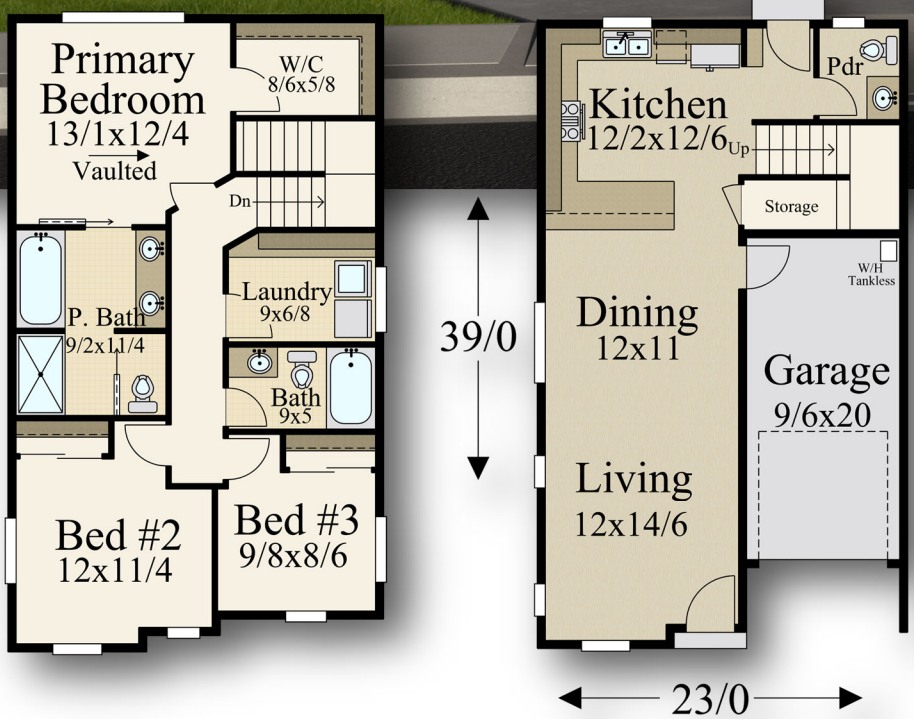

# "Peaches"

## MF-1455-B

Main Floor	638	sq. ft.
Upper Floor	817	sq. ft.
<b>Total</b>	<b>1,455</b>	<b>sq. ft.</b>
<b>23/0 Width</b>	<b>x</b>	<b>39/0 Depth</b>