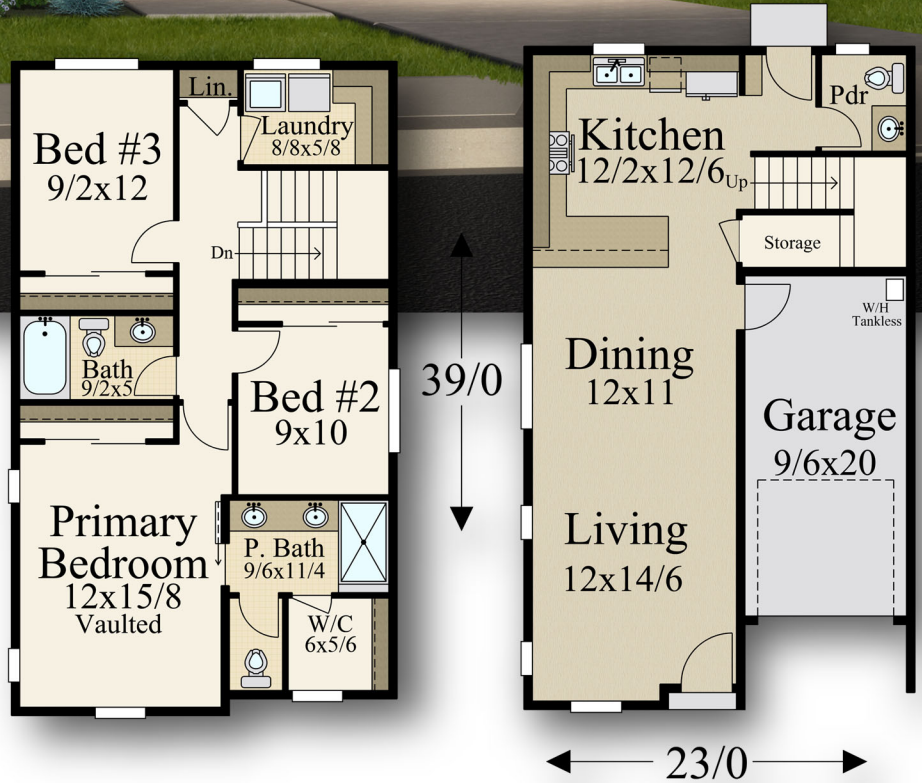

# "Evergreen"

## M-1469

Main Floor	638	sq. ft.
Upper Floor	831	sq. ft.
<b>Total</b>	<b>1,469</b>	<b>sq. ft.</b>
<b>23/0 Width</b>	<b>x</b>	<b>39/0 Depth</b>