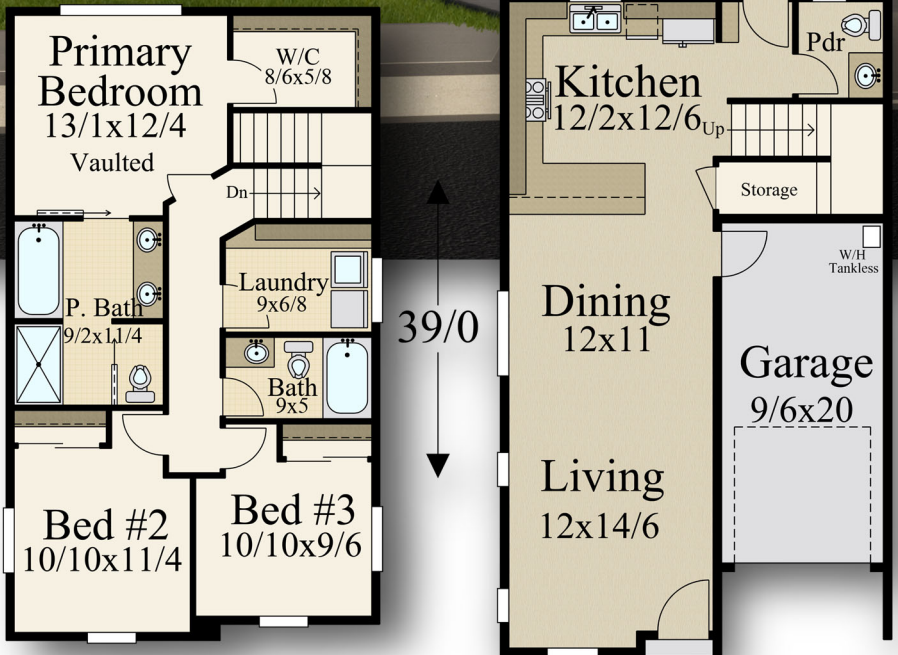

"Evergreen"
M-1469-B

Main Floor	638	sq. ft.
Upper Floor	831	sq. ft.
Total	1,469	sq. ft.
23/0 Width	x	39/0 Depth

39/0

23/0