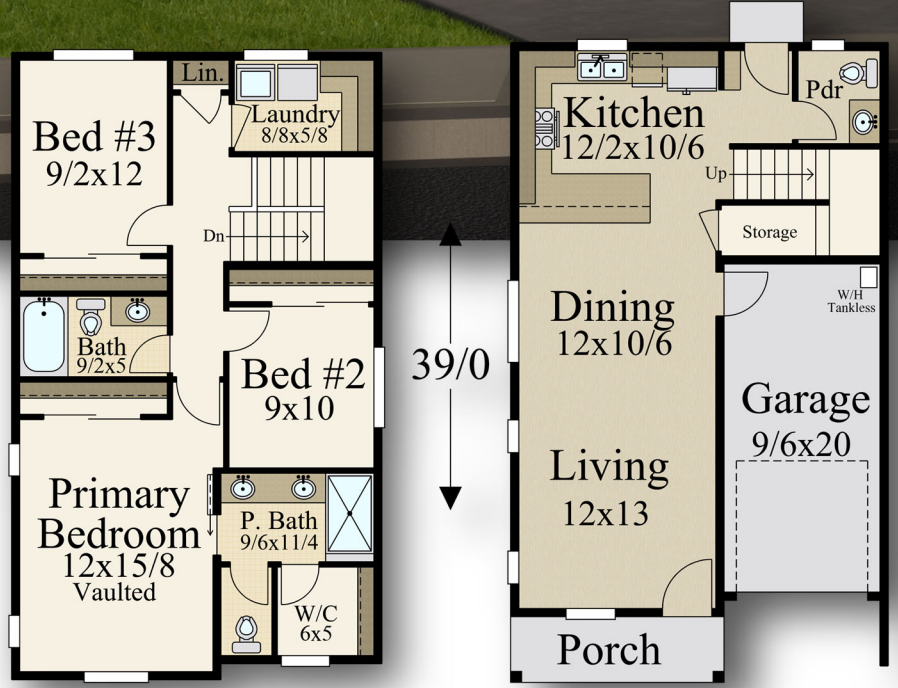

"Country Cottage"

MF-1421

Main Floor	590 sq. ft.
Upper Floor	831 sq. ft.
Total	1,421 sq. ft.
23/0 Width	x 39/0 Depth

39/0

23/0