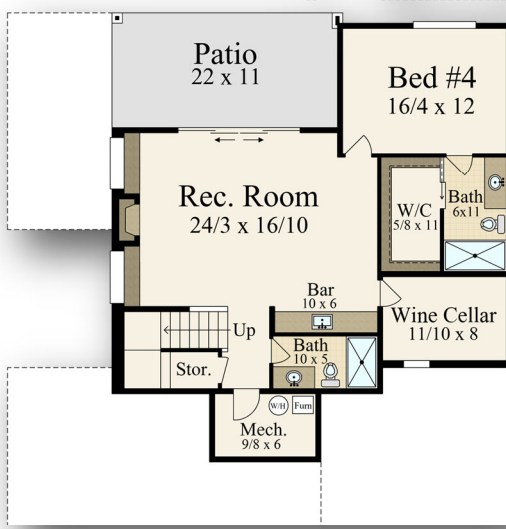

# "Summer Skye"

## MM-4498

64/0

50/0

Main Floor	1,675 sq. ft.
Upper Floor	1,620 sq. ft.
Lower Floor	1,203 sq. ft.
<b>Total</b>	<b>4,498 sq. ft.</b>
<b>50/0 Width</b>	<b>x 64/0 Depth</b>