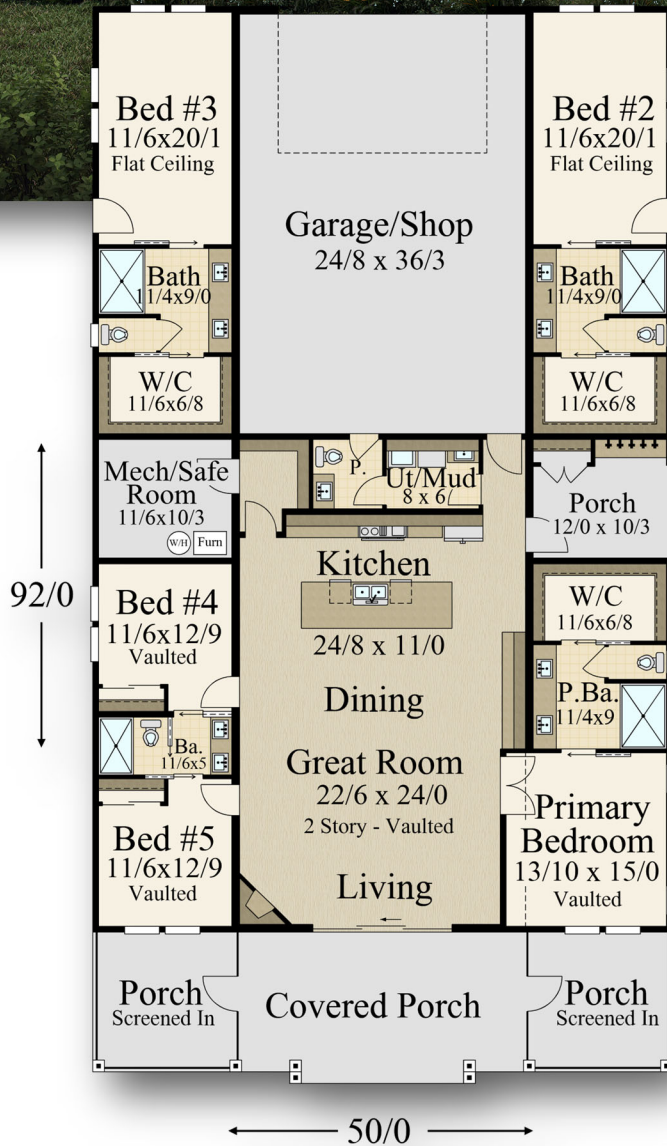

"Open Sky"

MB-2843

Main Floor	2,843 sq. ft.
Total	2,843 sq. ft.
50/0 Width	x 92/0 Depth