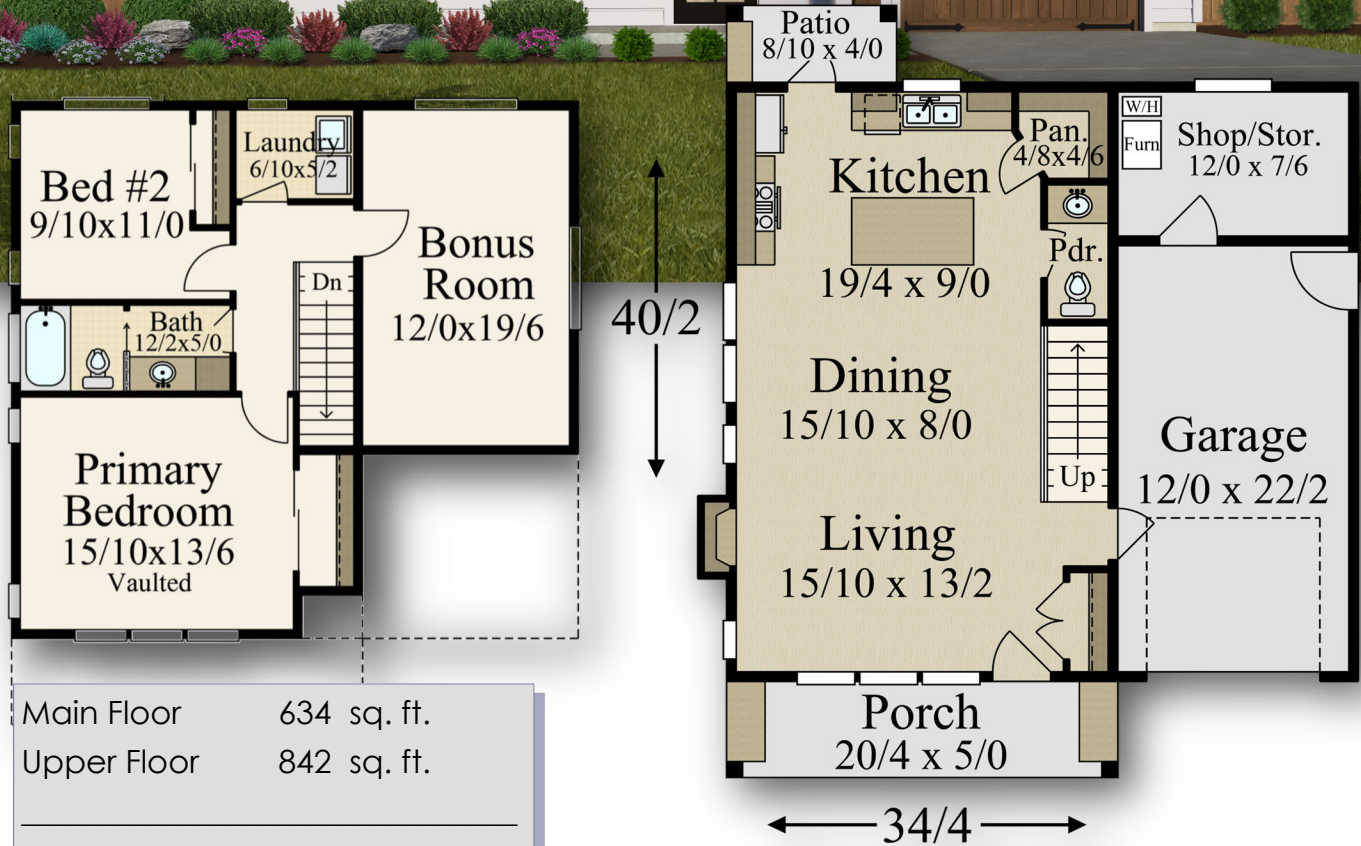

"Gemstone"

MF-1443

Main Floor	634 sq. ft.
Upper Floor	842 sq. ft.
Total	1,476 sq. ft.
34/4 Width	x 40/2 Depth

Main Floor - 634 Sq. Ft.
 Upper Floor - 842 Sq. Ft.
Total - 1,476 Sq. Ft.

"Gemstone"

MF-1443

Main Floor	634 sq. ft.
Upper Floor	842 sq. ft.
Total	1,476 sq. ft.
34/4 Width	x 40/2 Depth

Main Floor - 634 Sq. Ft.
 Upper Floor - 842 Sq. Ft.
 Total - 1,476 Sq. Ft.