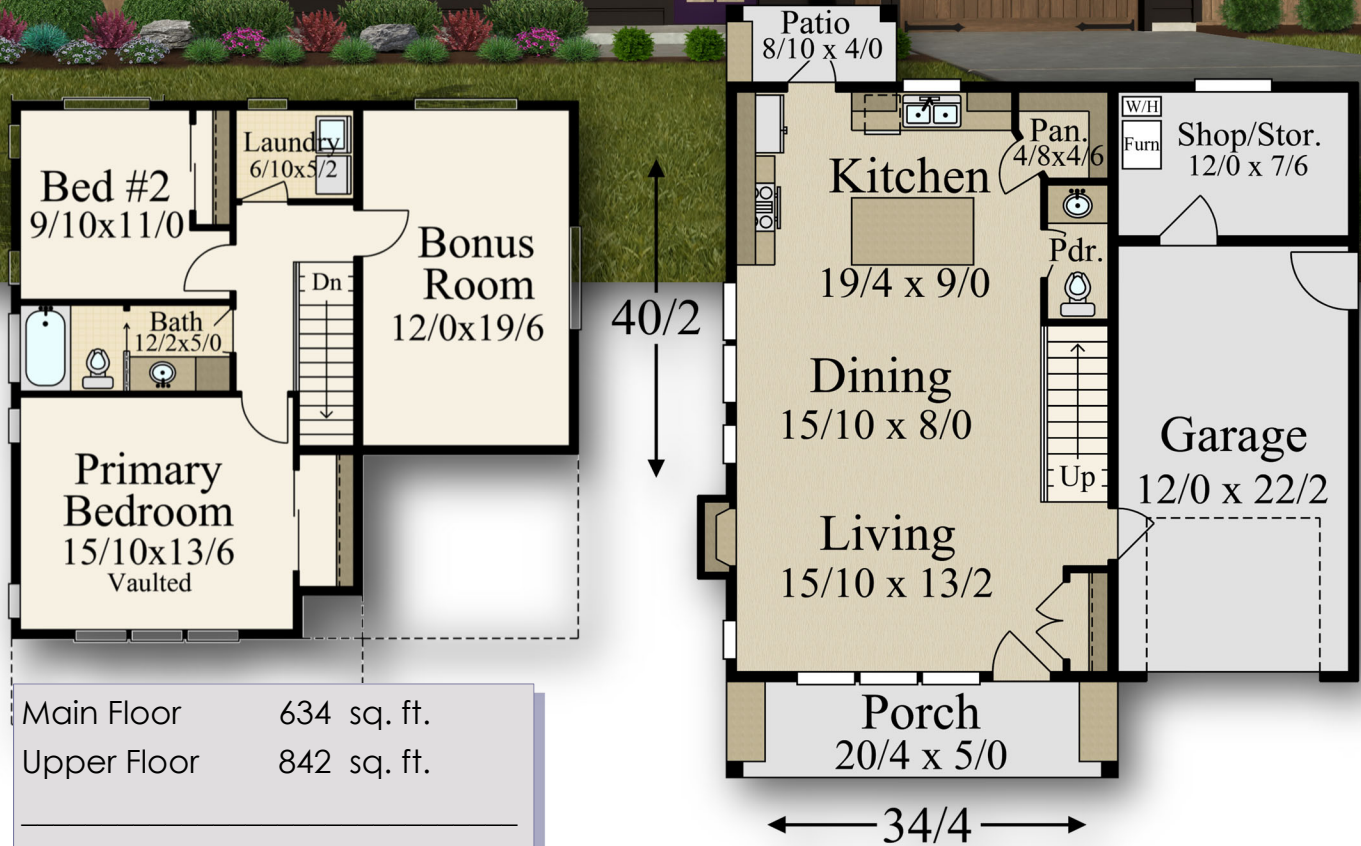

"Gemstone"

MF-1443

Main Floor	634 sq. ft.
Upper Floor	842 sq. ft.
Total	1,476 sq. ft.
34/4 Width	x 40/2 Depth

Main Floor - 634 Sq. Ft.
 Upper Floor - 842 Sq. Ft.
Total - 1,476 Sq. Ft.

"Gemstone"

MF-1443

Main Floor	634 sq. ft.
Upper Floor	842 sq. ft.
Total	1,476 sq. ft.
34/4 Width	x 40/2 Depth

Main Floor - 634 Sq. Ft.
 Upper Floor - 842 Sq. Ft.
 Total - 1,476 Sq. Ft.