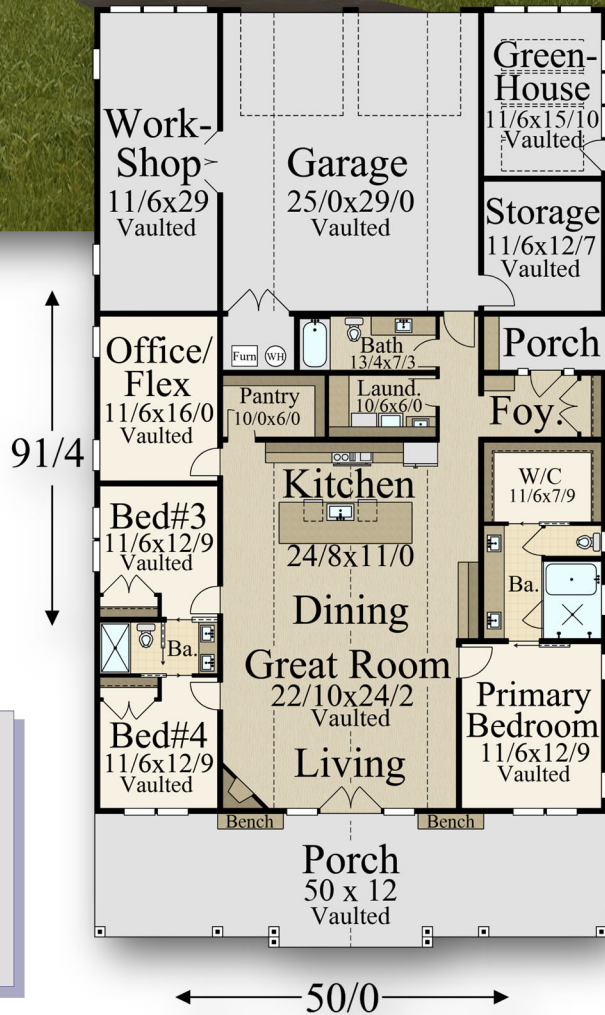

Main Floor	2332 sq. ft.
Total	2332 sq. ft.
50/0 Width	x 91/4 Depth

Main Floor	2332sq. ft.
Total	2332sq. ft.
50/0 Width	x 91/4 Depth

Main Floor	2332sq. ft.
Total	2332 sq. ft.
50/0 Width	x 91/4 Depth