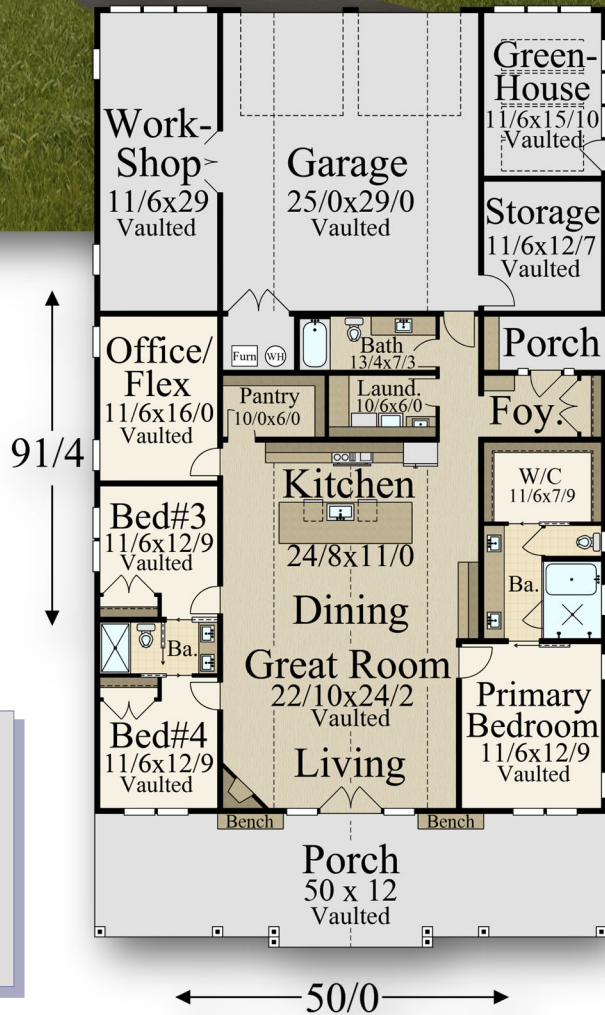

Main Floor	2332 sq. ft.
Total	2332 sq. ft.
50/0 Width	x 91/4 Depth

Main Floor	2332sq. ft.
Total	2332sq. ft.
50/0 Width	x 91/4 Depth

Main Floor	2332sq. ft.
Total	2332 sq. ft.
50/0 Width	x 91/4 Depth