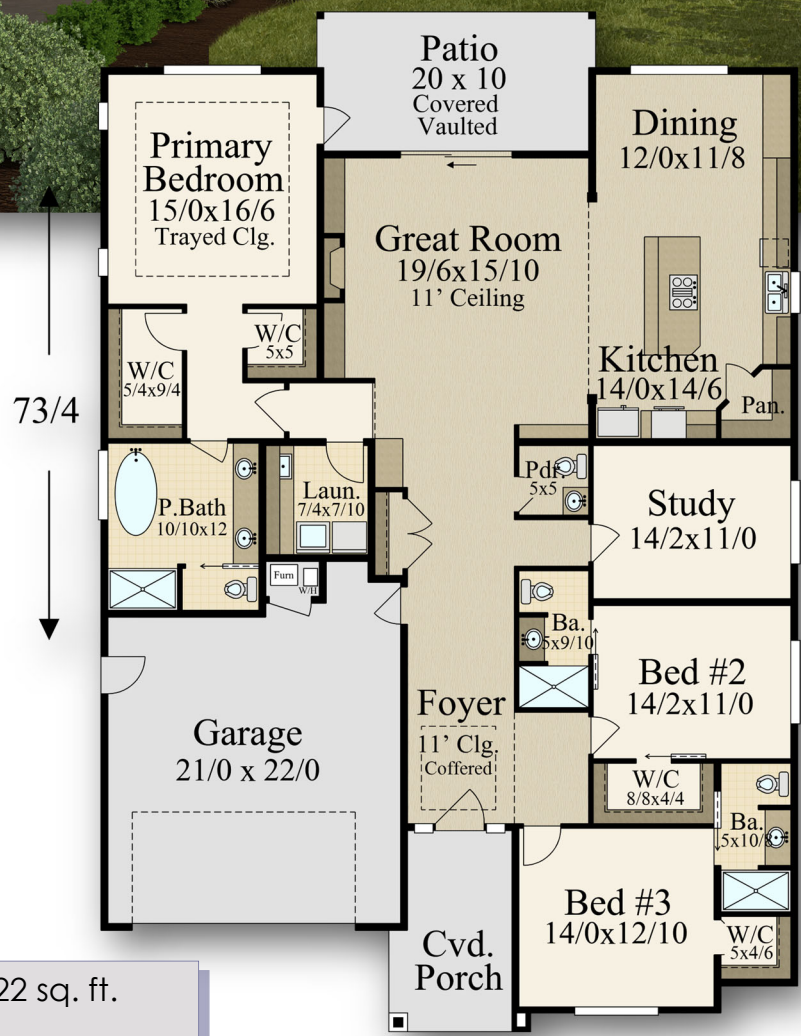

"SUITE SERENITY"

MM-2522

73/4

50/0

Main Floor	2,522 sq. ft.
Total	2,522 sq. ft.
50'0" Width	x 73'4" Depth

Main Floor - 2,522 Sq. Ft.