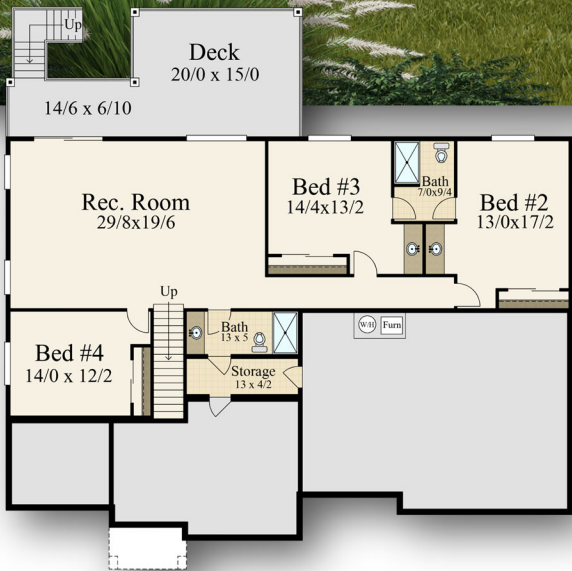

"Marseille"

M-3930

65/4

66/0

Lower Floor - 1,717 Sq. Ft
 Main Floor - 2,213 Sq. Ft
 Total - 3,930 Sq. Ft

Main Floor	2,213 sq. ft.
Lower Floor	1,717 sq. ft.
Total	3,930 sq. ft.
66/0 Width	x 65/4 Depth