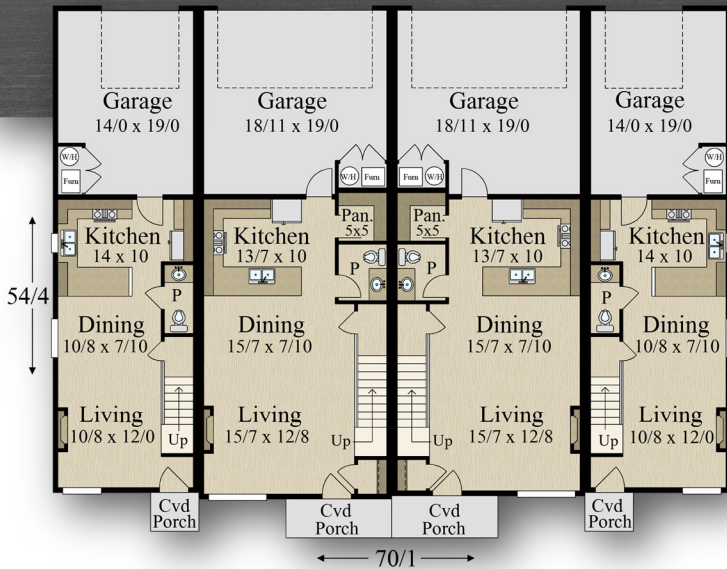

## MM-5560

1176 sq. ft. each for Left and Right End Homes  
 1604 sq. ft. each for the two Center Homes

Main	2870	sq. ft
Upper	2690	sq. ft
Total	5560	sq. ft
70/1 W X 54/4 D		