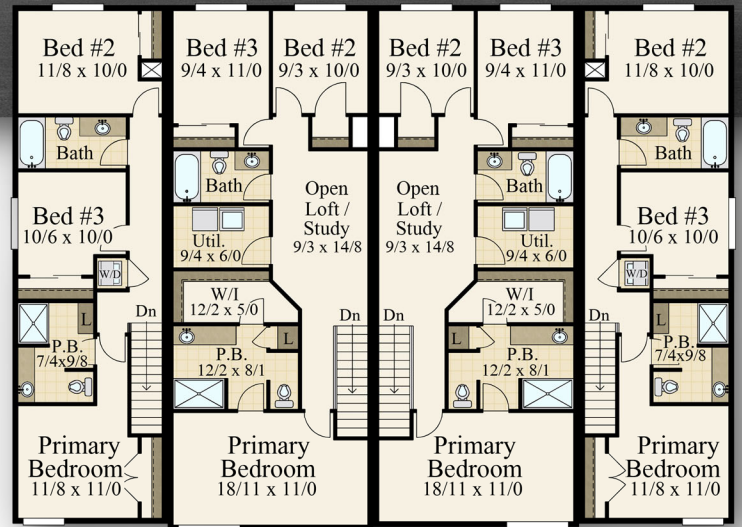

## MM-5560

1176 sq. ft. each for Left and Right End Homes  
 1604 sq. ft. each for the two Center Homes

Main	2870	sq. ft
Upper	2690	sq. ft
Total	5560	sq. ft
70/1 W X 54/4 D		