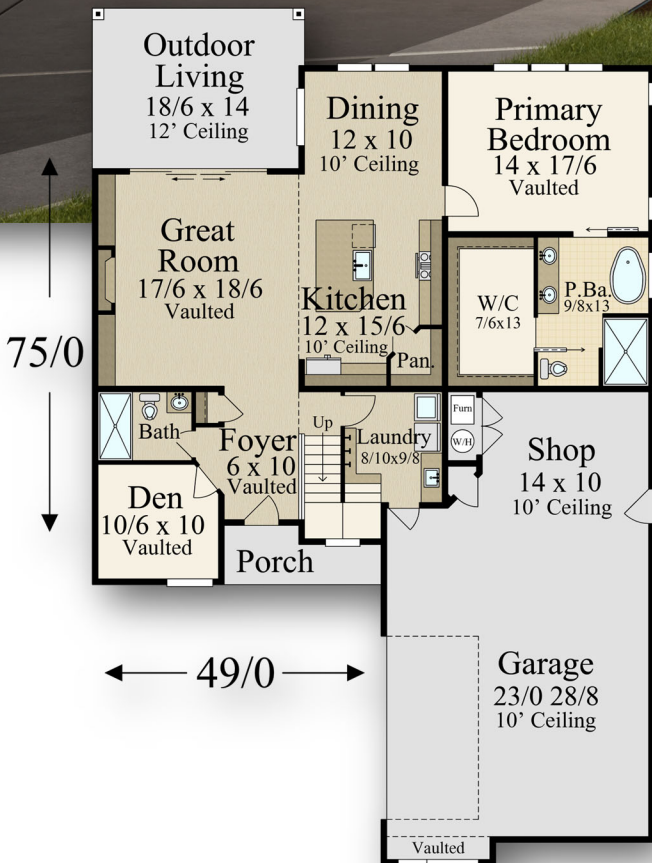

# "Dove" MM-2334

Main Floor - 1,659 Sq. Ft.  
 Upper Floor - 675 Sq. Ft.  
 Total - 2,334 Sq. Ft.

Main 1659 sq. ft.  
 Upper 675 sq. ft.

---

**Total Sq. ft 2334 sq. ft.**  
**49/0 wide x 75/0 deep**