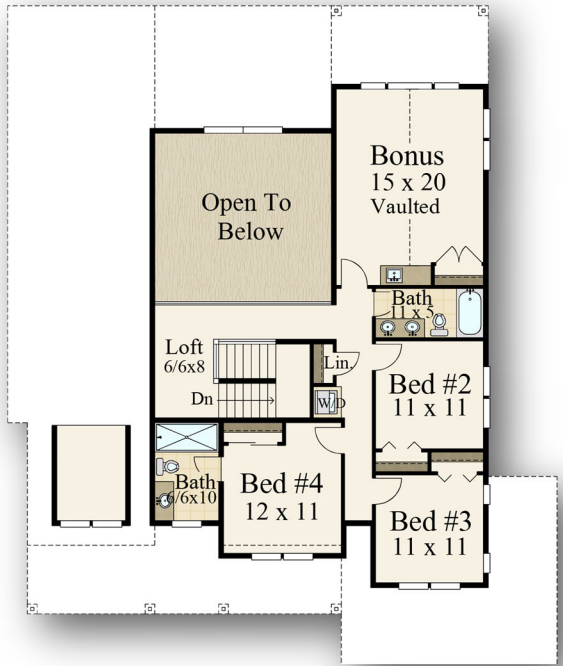

"Grand Junction"

MF-3387

Main Floor	2210 sq. ft.
Upper Floor	1177 sq. ft.
Total	3,387 sq. ft.
56/0 Width	x 111/6 Depth

"Grand Junction" MF-3387

Main Floor	2210 sq. ft.
Upper Floor	1177 sq. ft.
Total	3,387 sq. ft.
56/0 Width	x 111/6 Depth