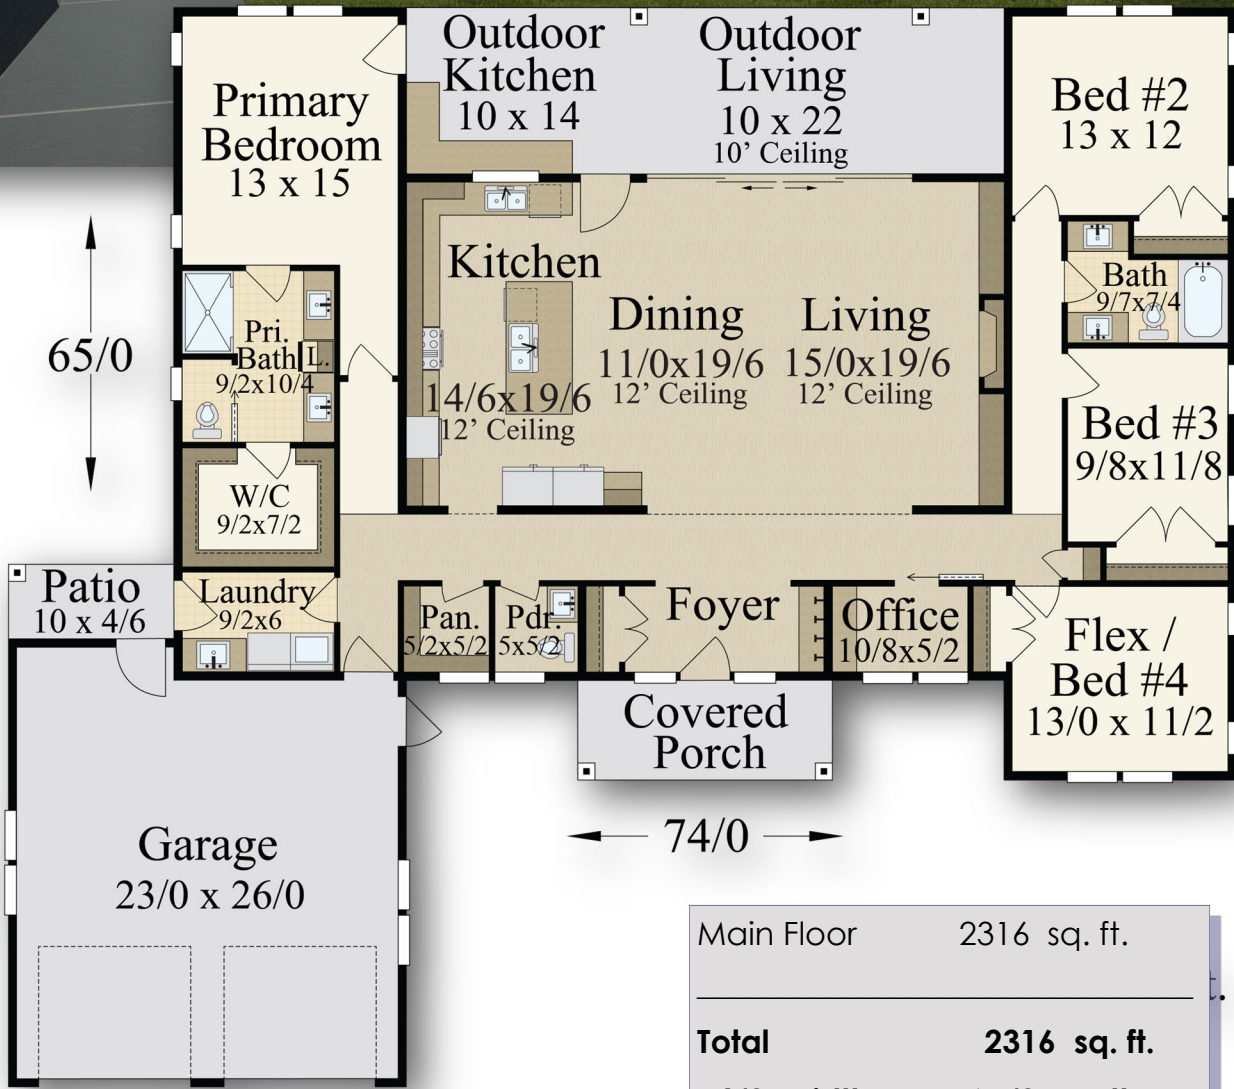

MARK STEWART
HOME DESIGN

Mark Stewart

"PRAIRIE BREEZE"

MSAP-2316

Main Floor	2316 sq. ft.
Total	2316 sq. ft.
74/0 Width	x 65/0 Depth

Main Floor	2316 sq. ft.
Total	2316 sq. ft.
74/0 Width	x 65/0 Depth