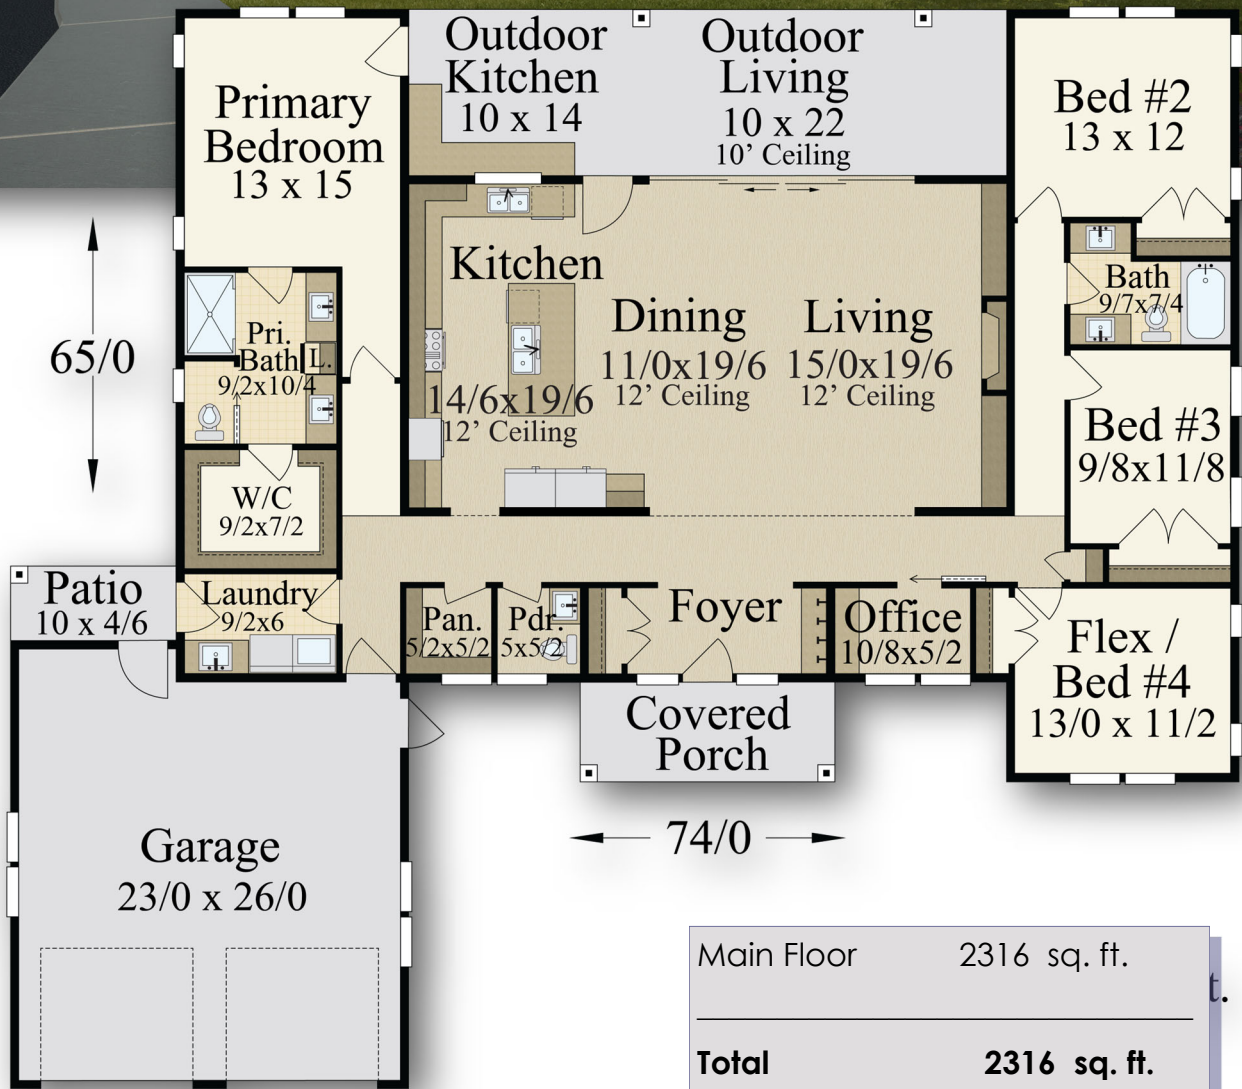

MARK STEWART
HOME DESIGN

Mark Stewart

"PRAIRIE BREEZE"

MSAP-2316

Main Floor	2316 sq. ft.
Total	2316 sq. ft.
74/0 Width	x 65/0 Depth

Main Floor	2316 sq. ft.
Total	2316 sq. ft.
74/0 Width	x 65/0 Depth