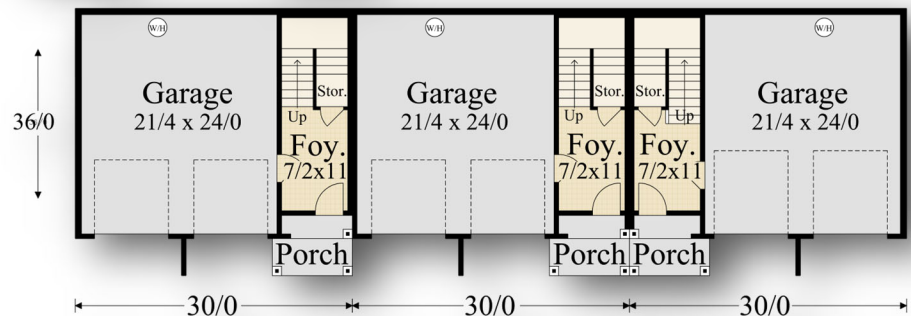

Main 793 sq. ft.
Upper 711 sq. ft.
Lower 184 sq. ft.

Total Per Unit 1688 sq. ft.
Total Sq. ft 5064 sq. ft.
30/0 wide x 36/0 deep

Square Footage Per Unit
Lower Floor - 184 Sq. Ft.
Main Floor - 793 Sq. Ft.
Upper Floor - 711 Sq. Ft.
Total - 1,688 Sq. Ft.