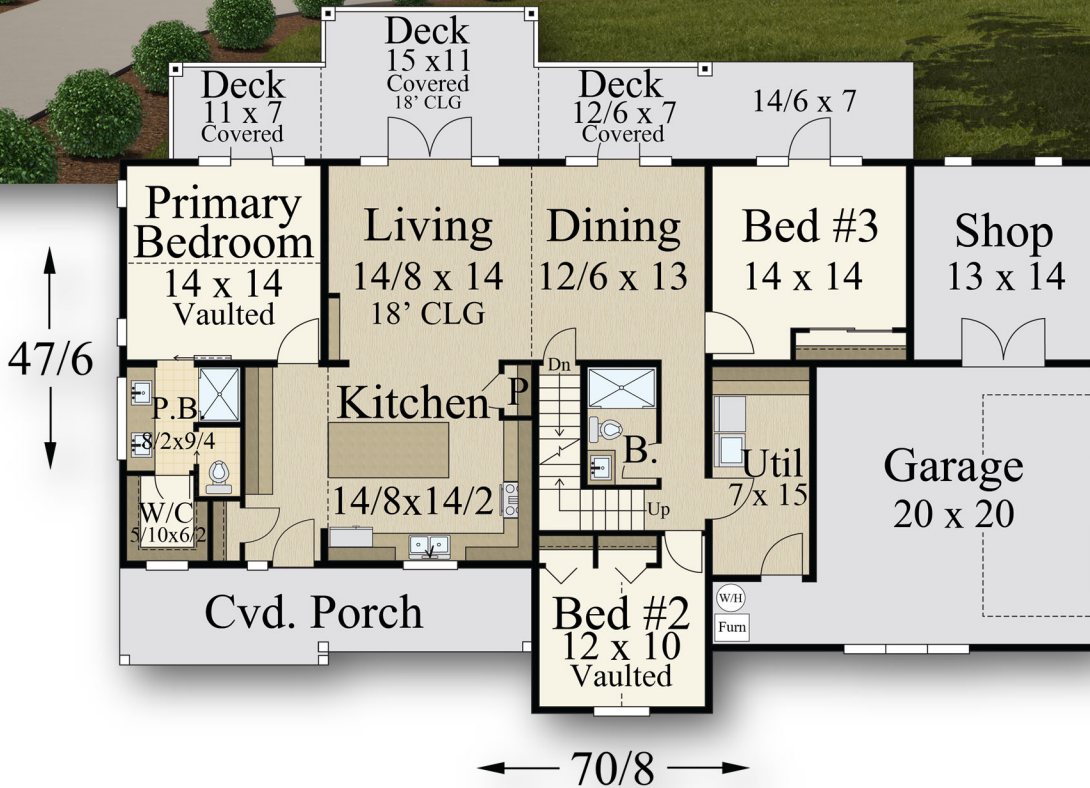

MARK STEWART
HOME DESIGN

"Endless Progress"

MF-2206

Main Floor	1613 sq. ft.
Upper Floor	593 sq. ft.
Basement	1555 sq. ft.

Total Finished 2206 sq. ft.
70/8 wide x 47/6 deep