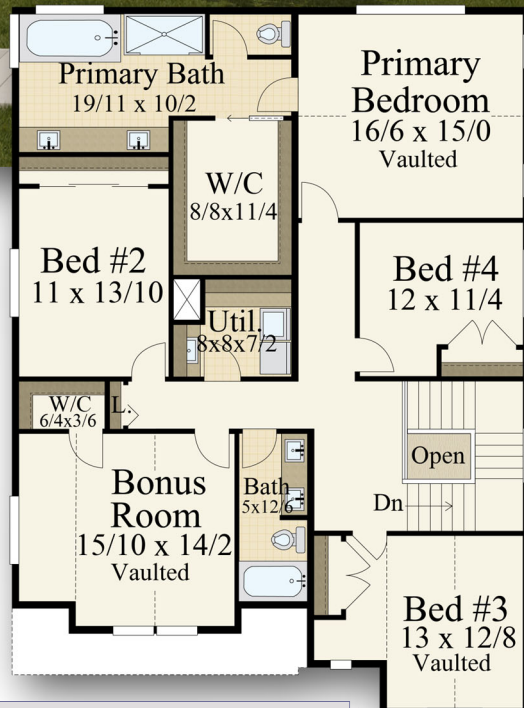

"Westfall"

MF-3289

| | |
|-------------------|----------------------|
| Main Floor | 1,533 sq. ft. |
| Upper Floor | 1,756 sq. ft. |
| Total | 3,289 sq. ft. |
| 38/0 Width | x 68/0 Depth |