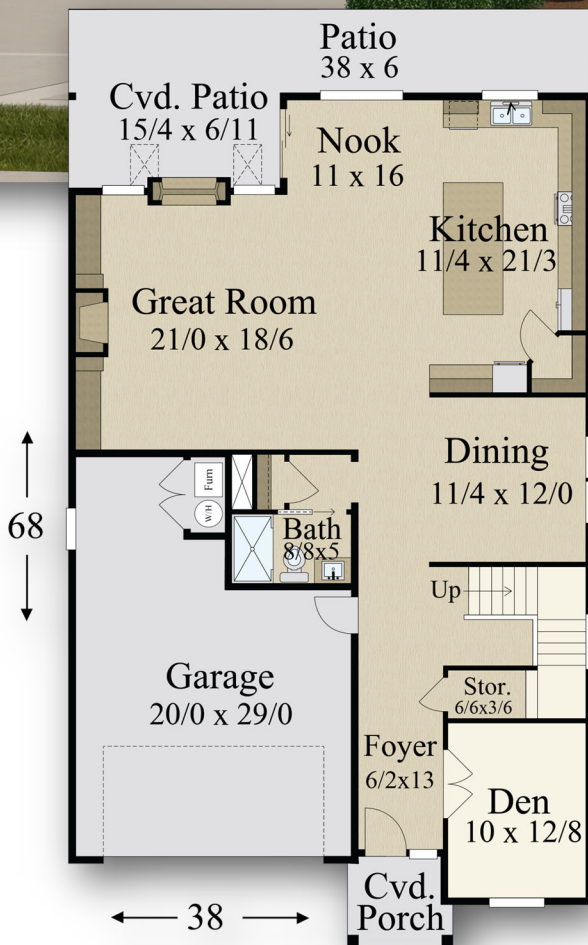

"Westfall"

MF-3289

| | |
|-------------------|----------------------|
| Main Floor | 1,533 sq. ft. |
| Upper Floor | 1,756 sq. ft. |
| Total | 3,289 sq. ft. |
| 38/0 Width | x 68/0 Depth |