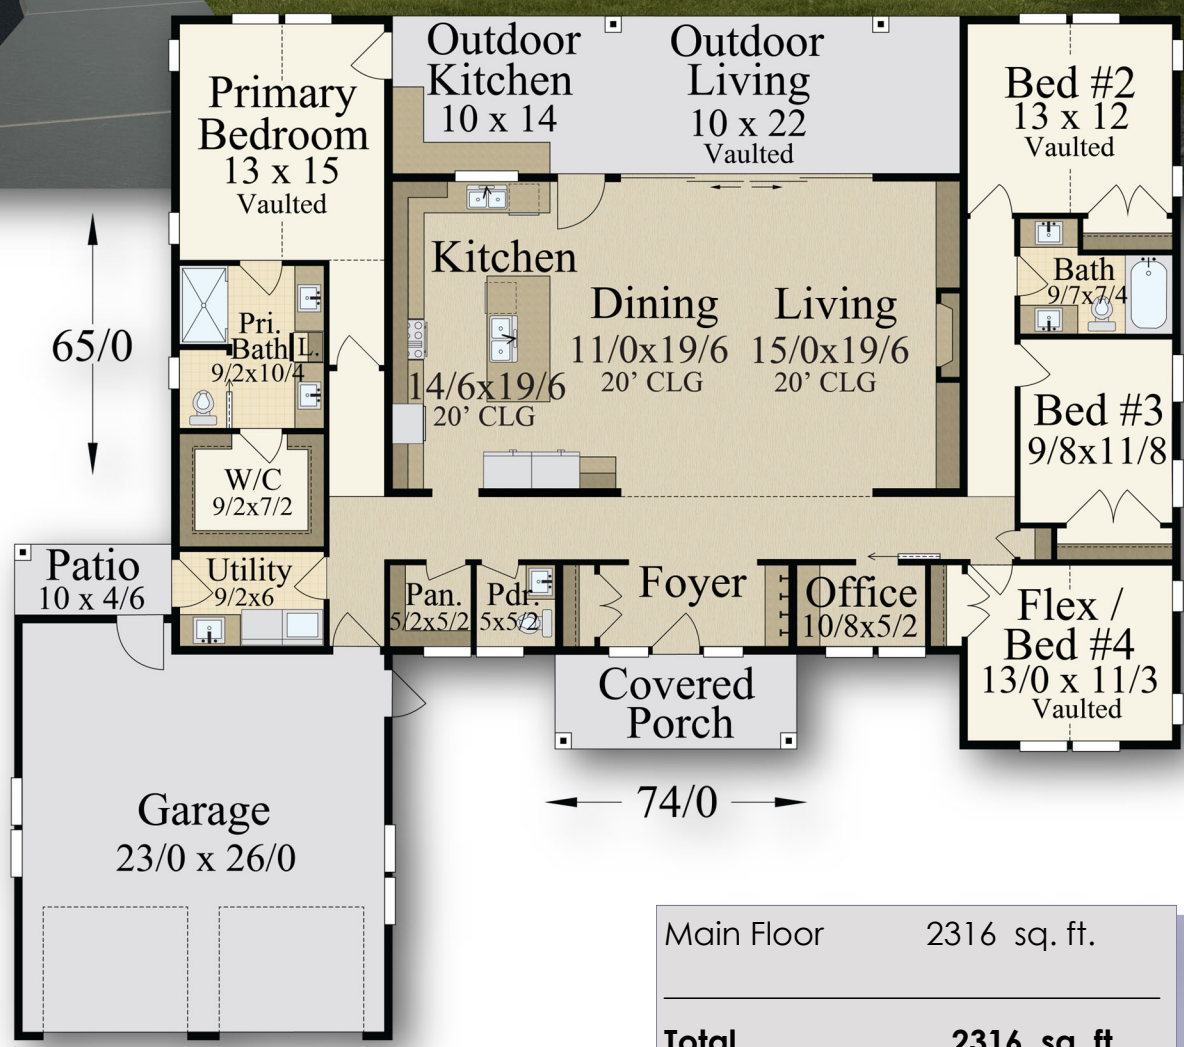

“Texas”
MB-2316

Main Floor	2316 sq. ft.
Total	2316 sq. ft.
74/0 Width	x 65/0 Depth

"Texas"
MB-2316

Main Floor	2316 sq. ft.
Total	2316 sq. ft.
74/0 Width	x 65/0 Depth