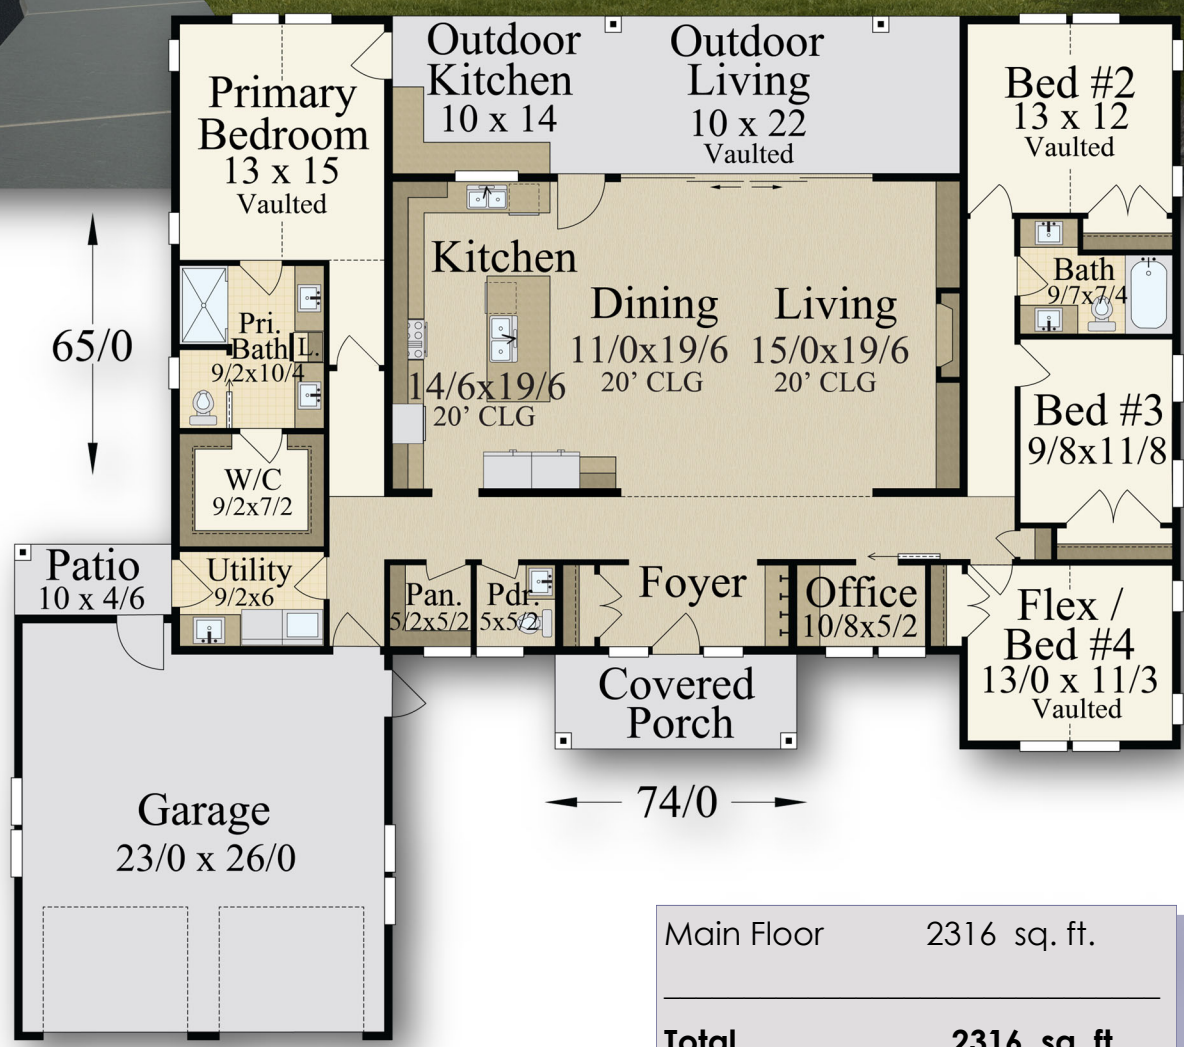

“Texas”
MB-2316

Main Floor	2316 sq. ft.
Total	2316 sq. ft.
74/0 Width	x 65/0 Depth

"Texas"
MB-2316

Main Floor	2316 sq. ft.
Total	2316 sq. ft.
74/0 Width	x 65/0 Depth