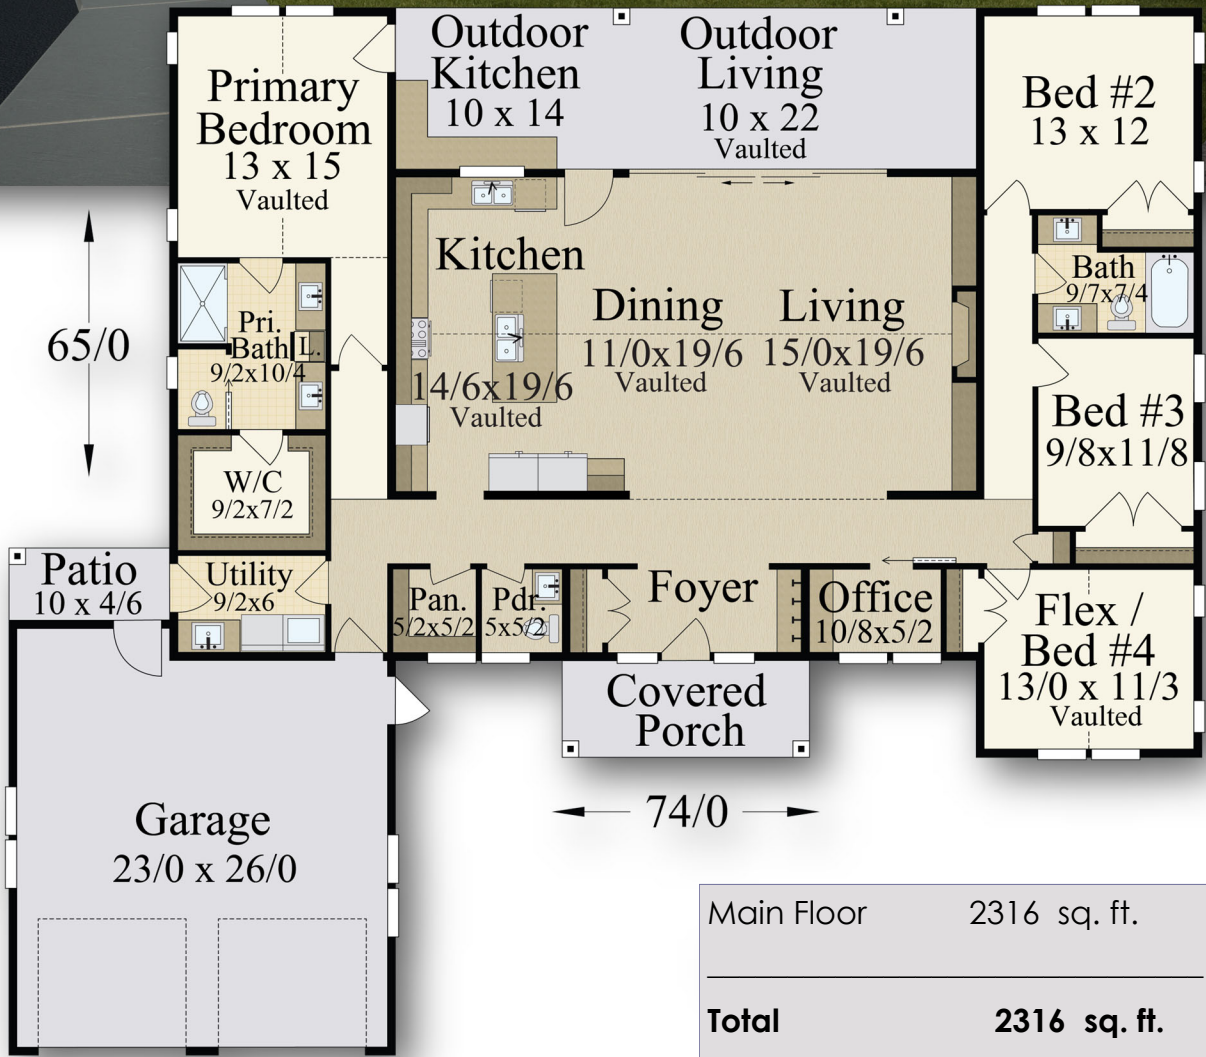

"Family Time"

MF-2316

Main Floor	2316 sq. ft.
Total	2316 sq. ft.
74/0 Width	x 65/0 Depth