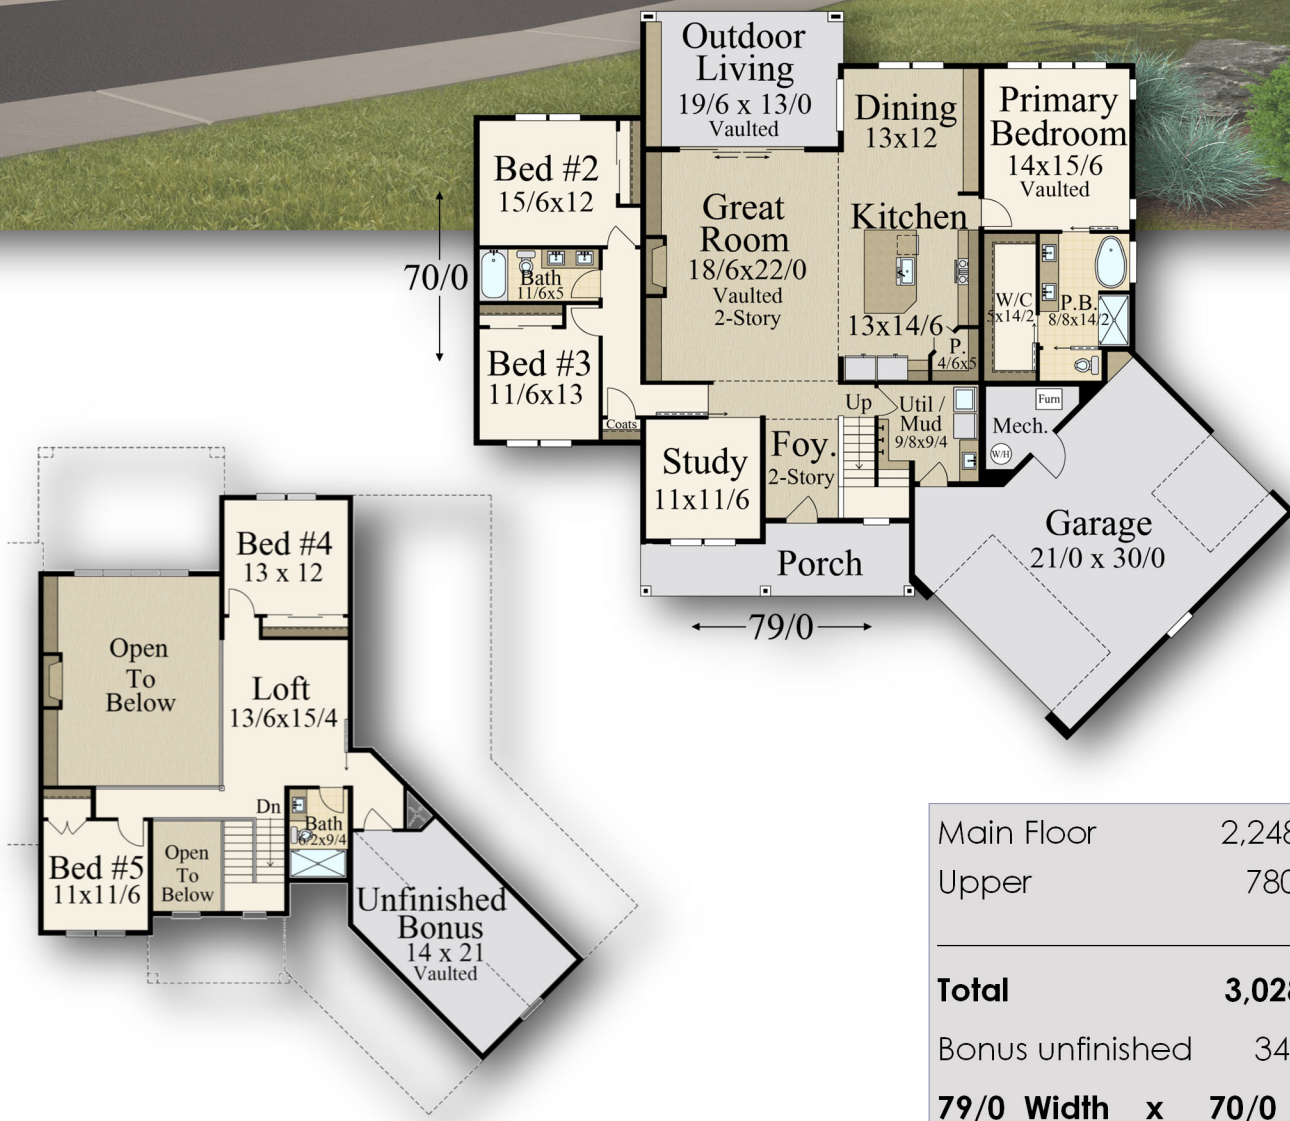

Main Floor	2,248	sq. ft.
Upper	780	sq. ft.
Total	3,028	sq. ft.
Bonus unfinished	349	sq. ft.
79/0 Width x 70/0 Depth		

Main Floor	2,248	sq. ft.
Upper	780	sq. ft.
Total	3,028	sq. ft.
Bonus unfinished	349	sq. ft.
79/0 Width	x	70/0 Depth