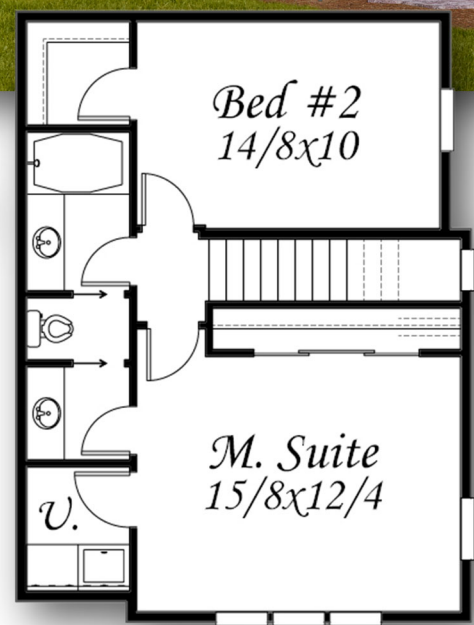

Main = 413  
Upper = 586  
Total = 999 Sq. Ft.

Main Floor	413 sq. ft.
Upper Floor	586 sq. ft.
<b>Total</b>	<b>999 sq. ft.</b>
<b>22/0 Width</b>	<b>x 29/6 Depth</b>

**“Blue Bird”  
MF-999**