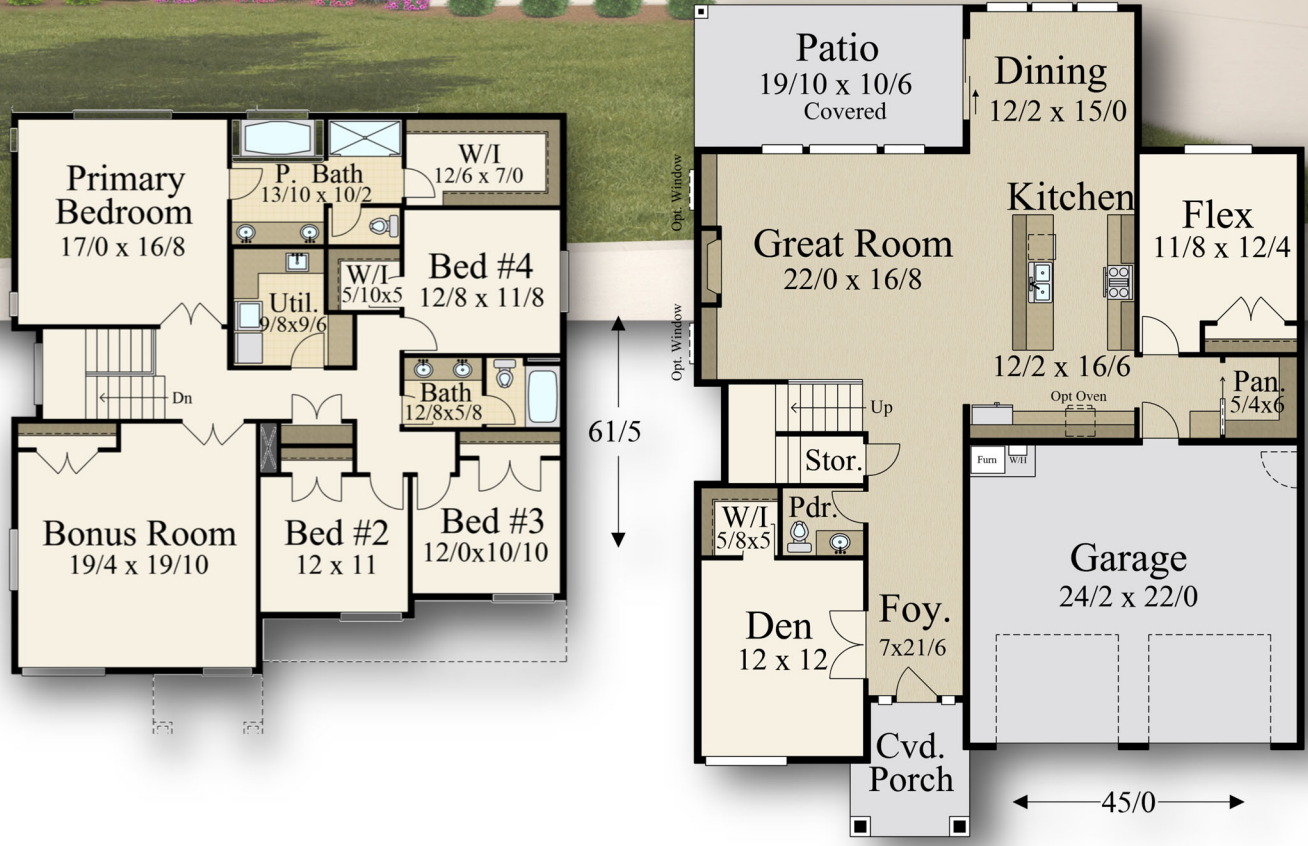

"Maple Leaf"

MM-3460 WC

Main Floor	1,619 sq. ft.
Upper Floor	1,841 sq. ft.
Total	3,460 sq. ft.
45/0 Width	x 61/5 Depth

Main Floor - 1,619 Sq. Ft.
Upper Floor - 1,841 Sq. Ft.
Total - 3,460 Sq. Ft.