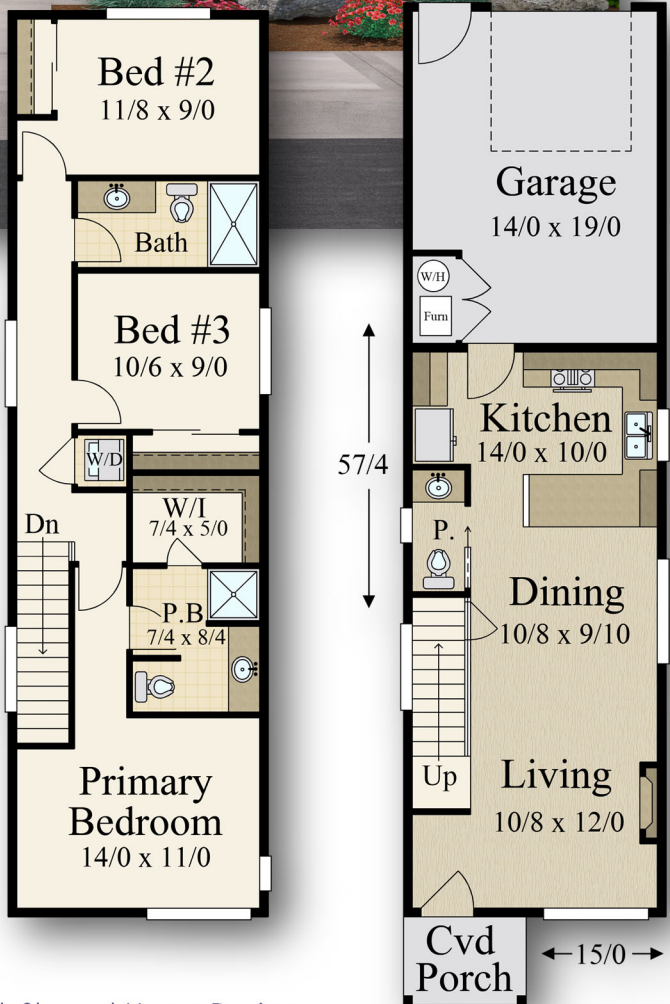

**“ARROW”
MM-1163**

Main Floor	493 sq. ft.
Upper Floor	748 sq. ft.
Total	1,241 sq. ft.
15/0 Width	x 57/4 Depth