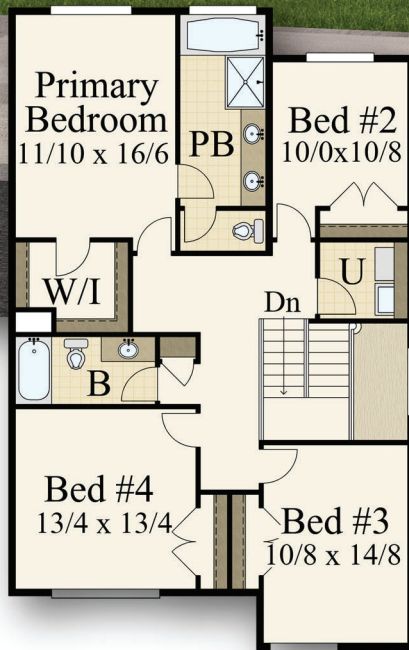

"Violet"
MM-2092-B

Main Floor 875 sq. ft.
Upper Floor 1,217 sq. ft.
Total 2,092 sq. ft.

Brookside Lots 322 & 341

"Violet"
MM-2092-B

Main - 875 Sq. Ft.
Upper - 1,217 Sq. Ft.
Total - 2,092 Sq. Ft.