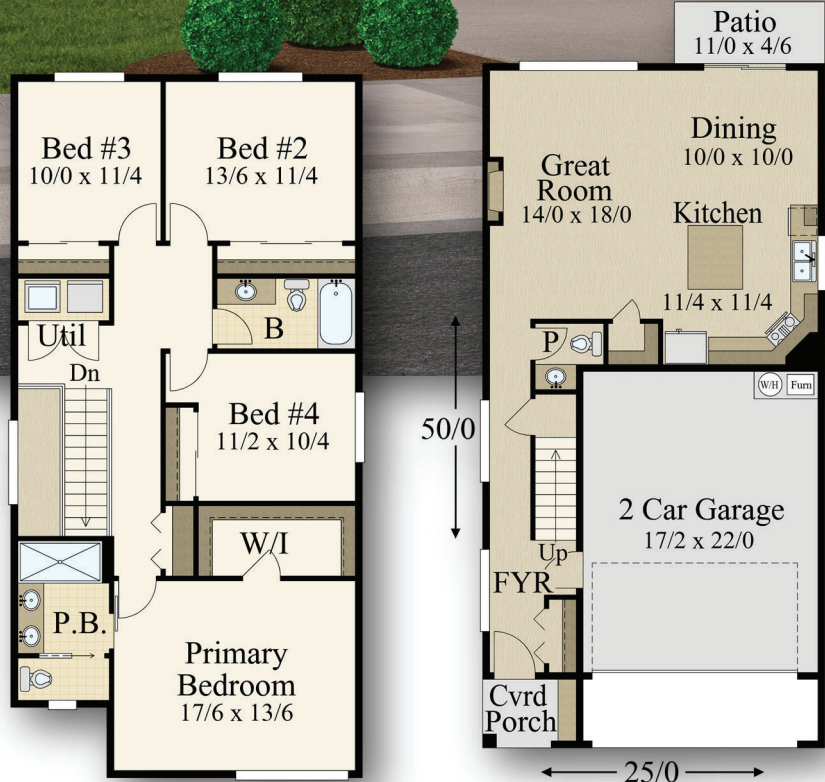

"Vitality"
MM-1869-A

MARK STEWART
HOME DESIGN
Mark Stewart

Main Floor 727 sq. ft.
Upper Floor 1,142 sq. ft.
Total 1,869 Sq. ft.
Brookside Lots 325,327,331

"Vitality"
MM-1869-A

Main - 727 Sq. Ft.
Upper - 1,142 Sq. Ft.
Total - 1,869 Sq. Ft.