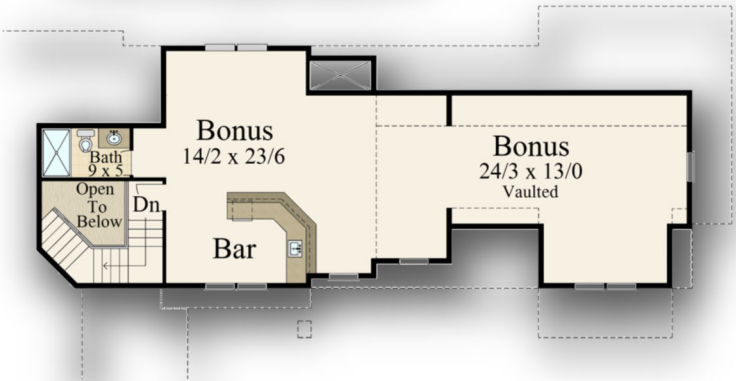

"Illuminate"

MB-4903

MARK STEWART
HOME DESIGN

Mark Stewart

Main Floor - 3,770 Sq. Ft.
 Upper Floor - 1,133 Sq. Ft.
 Total - 4,903 Sq. Ft.

Main Floor	3,770 sq. ft.
Upper Floor	1,133 sq. ft.
Total	4,903.00 sq. ft.
76/10 Width	x 128/8 Depth

"Illuminate"

MB-4903

MARK STEWART
HOME DESIGN

Mark Stewart

Main Floor - 3,770 Sq. Ft.
 Upper Floor - 1,133 Sq. Ft.
 Total - 4,903 Sq. Ft.

Main Floor	3,770 sq. ft.
Upper Floor	1,133 sq. ft.
Total	4,903 sq. ft.
76/10 Width	x 128/8 Depth

"Illuminate"

MB-4903

Main Floor - 3,770 Sq. Ft.
 Upper Floor - 1,133 Sq. Ft.
 Total - 4,903 Sq. Ft.

Main Floor	3,770 sq. ft.
Upper Floor	1,133 sq. ft.
Total	4,903 sq. ft.
76/10 Width	x 128/8 Depth