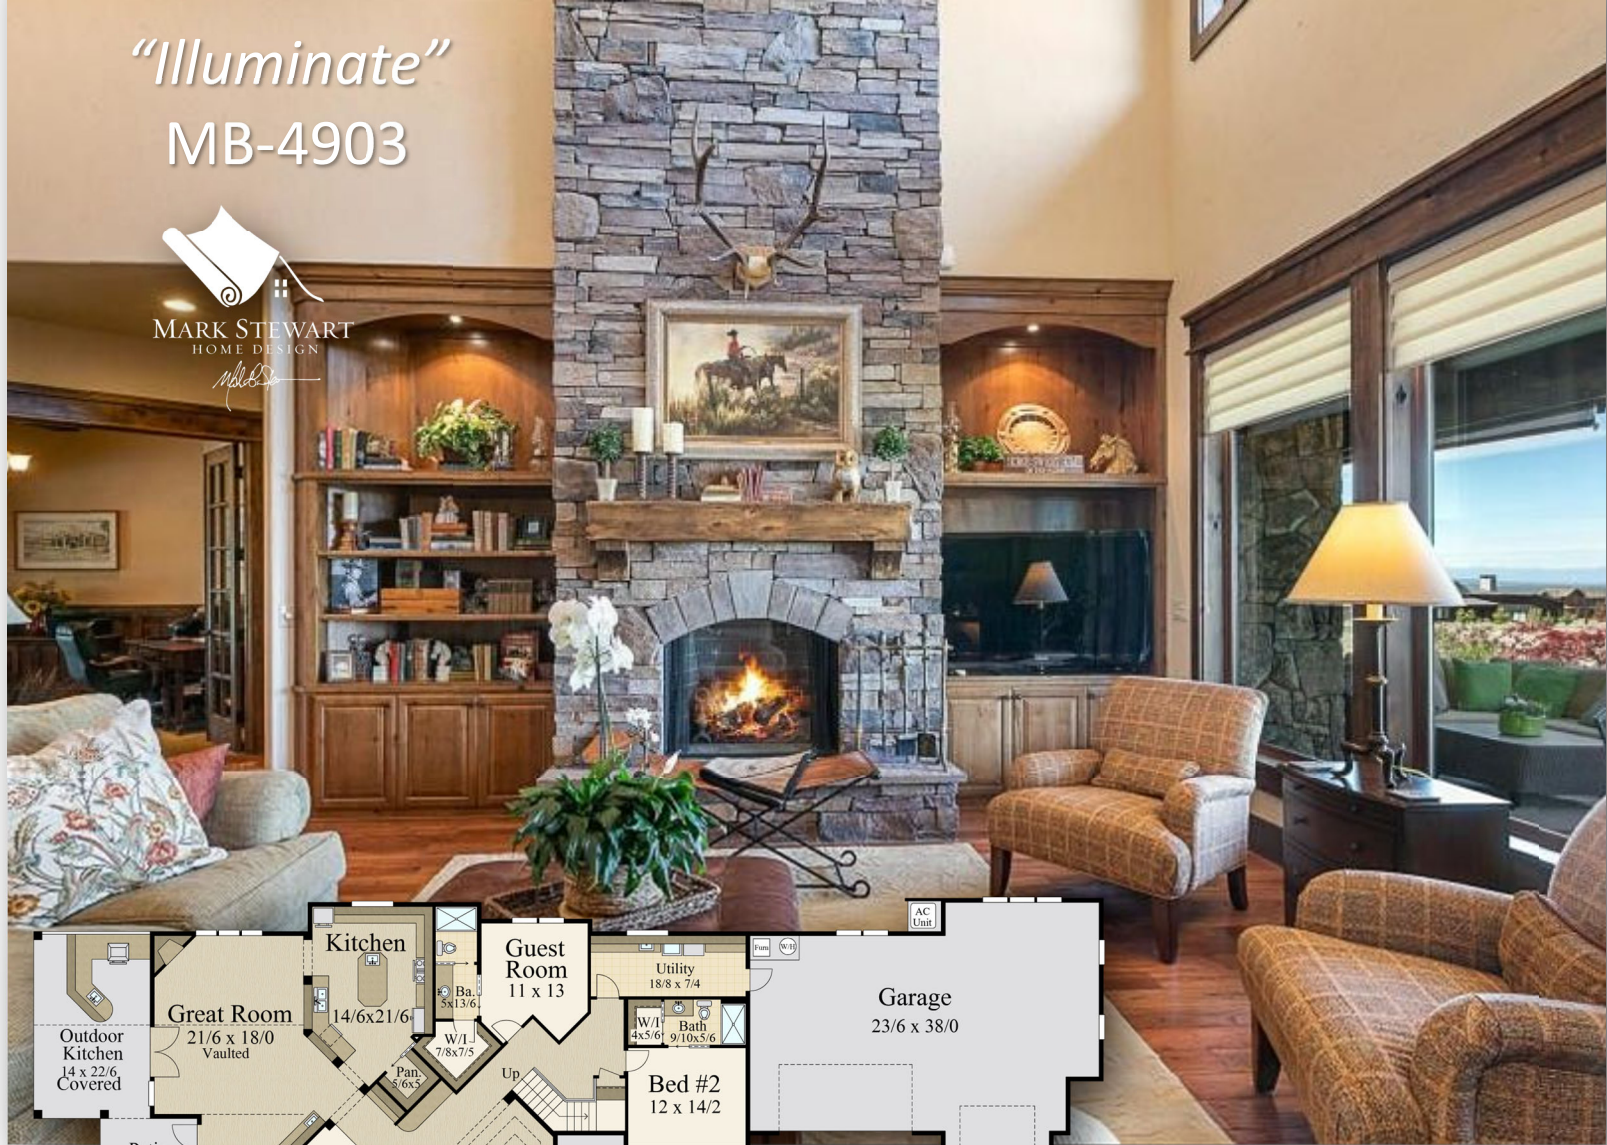

"Illuminate"

MB-4903

MARK STEWART
HOME DESIGN

Mark Stewart

Main Floor - 3,770 Sq. Ft.
 Upper Floor - 1,133 Sq. Ft.
 Total - 4,903 Sq. Ft.

Main Floor	3,770 sq. ft.
Upper Floor	1,133 sq. ft.
Total	4,903.00 sq. ft.
76/10 Width	x 128/8 Depth

"Illuminate"

MB-4903

MARK STEWART
HOME DESIGN

Mark Stewart

Main Floor - 3,770 Sq. Ft.
 Upper Floor - 1,133 Sq. Ft.
 Total - 4,903 Sq. Ft.

Main Floor	3,770 sq. ft.
Upper Floor	1,133 sq. ft.
Total	4,903 sq. ft.
76/10 Width	x 128/8 Depth