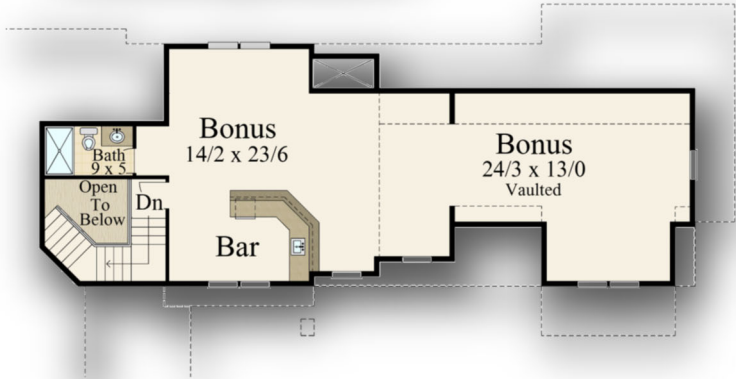

"Illuminate"

MB-4903

MARK STEWART
HOME DESIGN

Mark Stewart

Main Floor - 3,770 Sq. Ft.
 Upper Floor - 1,133 Sq. Ft.
 Total - 4,903 Sq. Ft.

Main Floor	3,770 sq. ft.
Upper Floor	1,133 sq. ft.
Total	4,903.00 sq. ft.
76/10 Width	x 128/8 Depth

"Illuminate"

MB-4903

MARK STEWART
HOME DESIGN

Mark Stewart

Main Floor - 3,770 Sq. Ft.
 Upper Floor - 1,133 Sq. Ft.
 Total - 4,903 Sq. Ft.

Main Floor	3,770 sq. ft.
Upper Floor	1,133 sq. ft.
Total	4,903 sq. ft.
76/10 Width	x 128/8 Depth

"Illuminate"

MB-4903

Main Floor - 3,770 Sq. Ft.
 Upper Floor - 1,133 Sq. Ft.
 Total - 4,903 Sq. Ft.

Main Floor	3,770 sq. ft.
Upper Floor	1,133 sq. ft.
Total	4,903 sq. ft.
76/10 Width	x 128/8 Depth