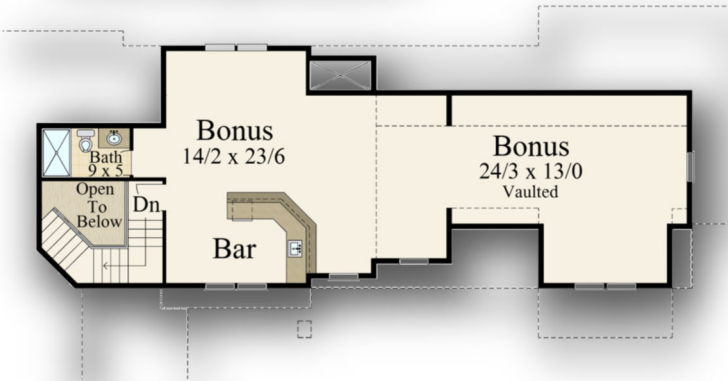

"Illuminate"

MB-4903

MARK STEWART
HOME DESIGN

Mark Stewart

Main Floor - 3,770 Sq. Ft.
 Upper Floor - 1,133 Sq. Ft.
 Total - 4,903 Sq. Ft.

Main Floor	3,770 sq. ft.
Upper Floor	1,133 sq. ft.
Total	4,903.00 sq. ft.
76/10 Width	x 128/8 Depth

"Illuminate"

MB-4903

MARK STEWART
HOME DESIGN

Mark Stewart

Main Floor - 3,770 Sq. Ft.
 Upper Floor - 1,133 Sq. Ft.
 Total - 4,903 Sq. Ft.

Main Floor	3,770 sq. ft.
Upper Floor	1,133 sq. ft.
Total	4,903 sq. ft.
76/10 Width	x 128/8 Depth

"Illuminate"

MB-4903

Main Floor - 3,770 Sq. Ft.
 Upper Floor - 1,133 Sq. Ft.
 Total - 4,903 Sq. Ft.

Main Floor	3,770 sq. ft.
Upper Floor	1,133 sq. ft.
Total	4,903 sq. ft.
76/10 Width	x 128/8 Depth