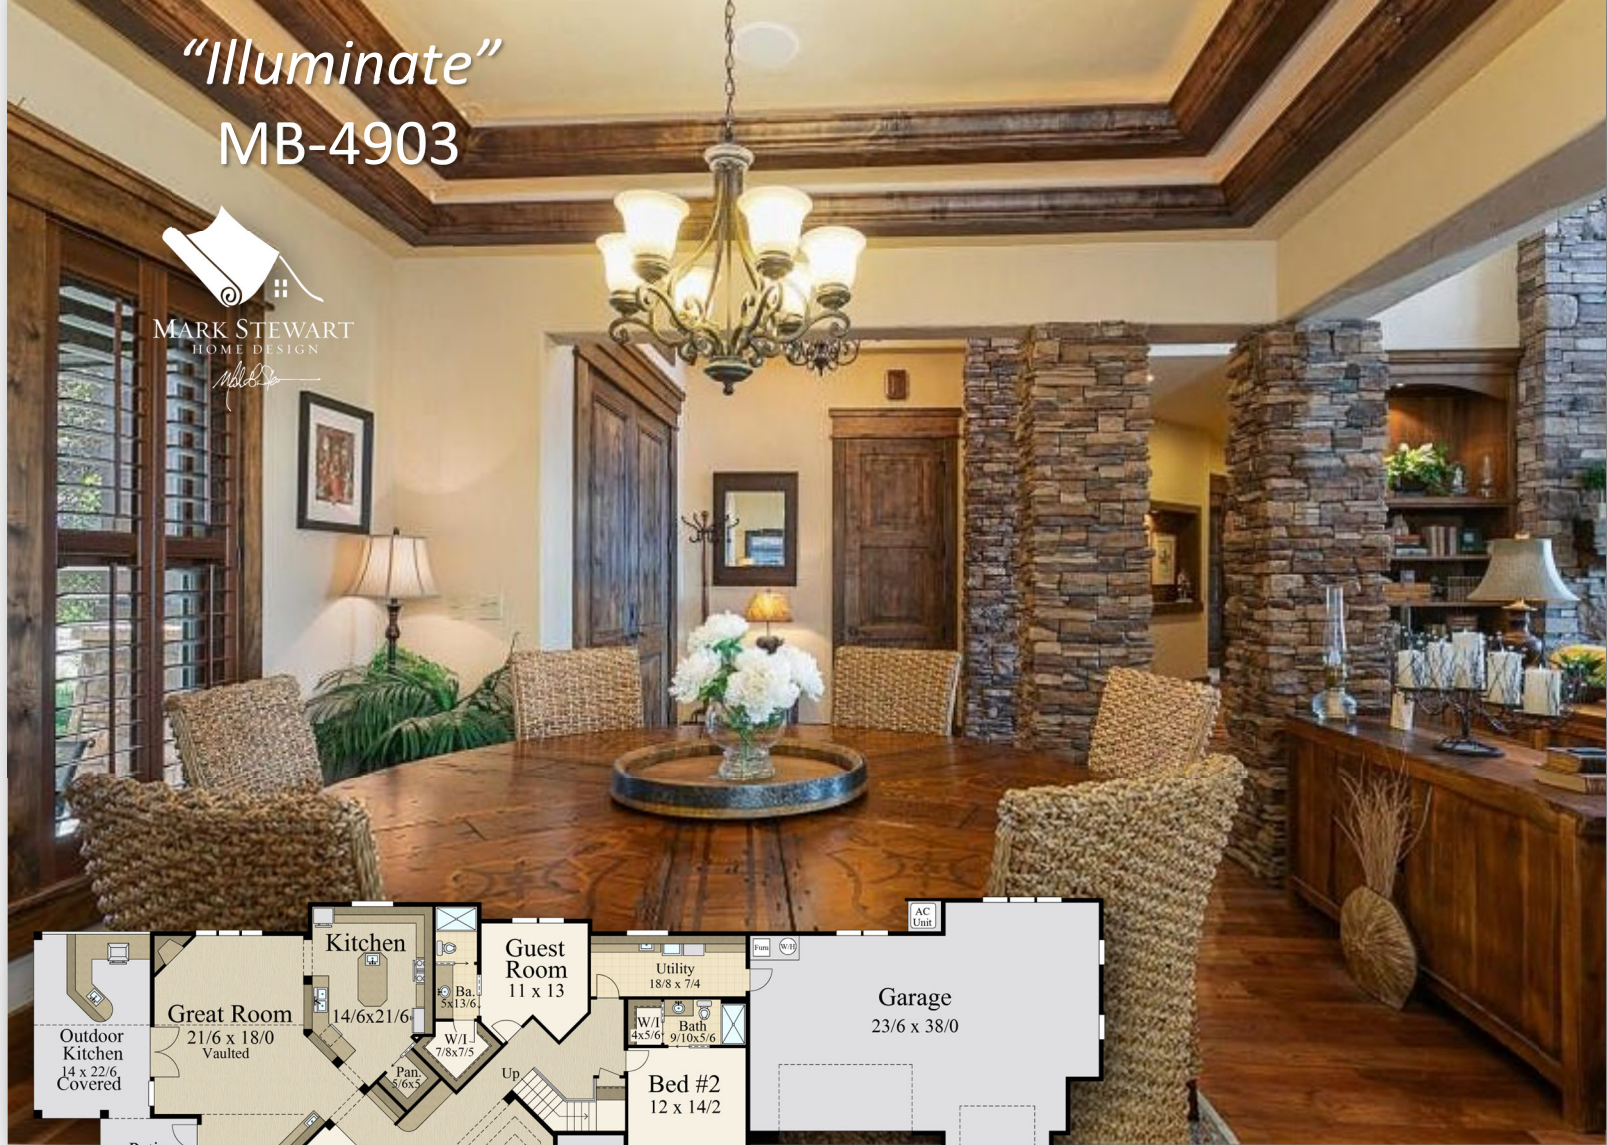

"Illuminate"

MB-4903

Main Floor - 3,770 Sq. Ft.
Upper Floor - 1,133 Sq. Ft.
Total - 4,903 Sq. Ft.