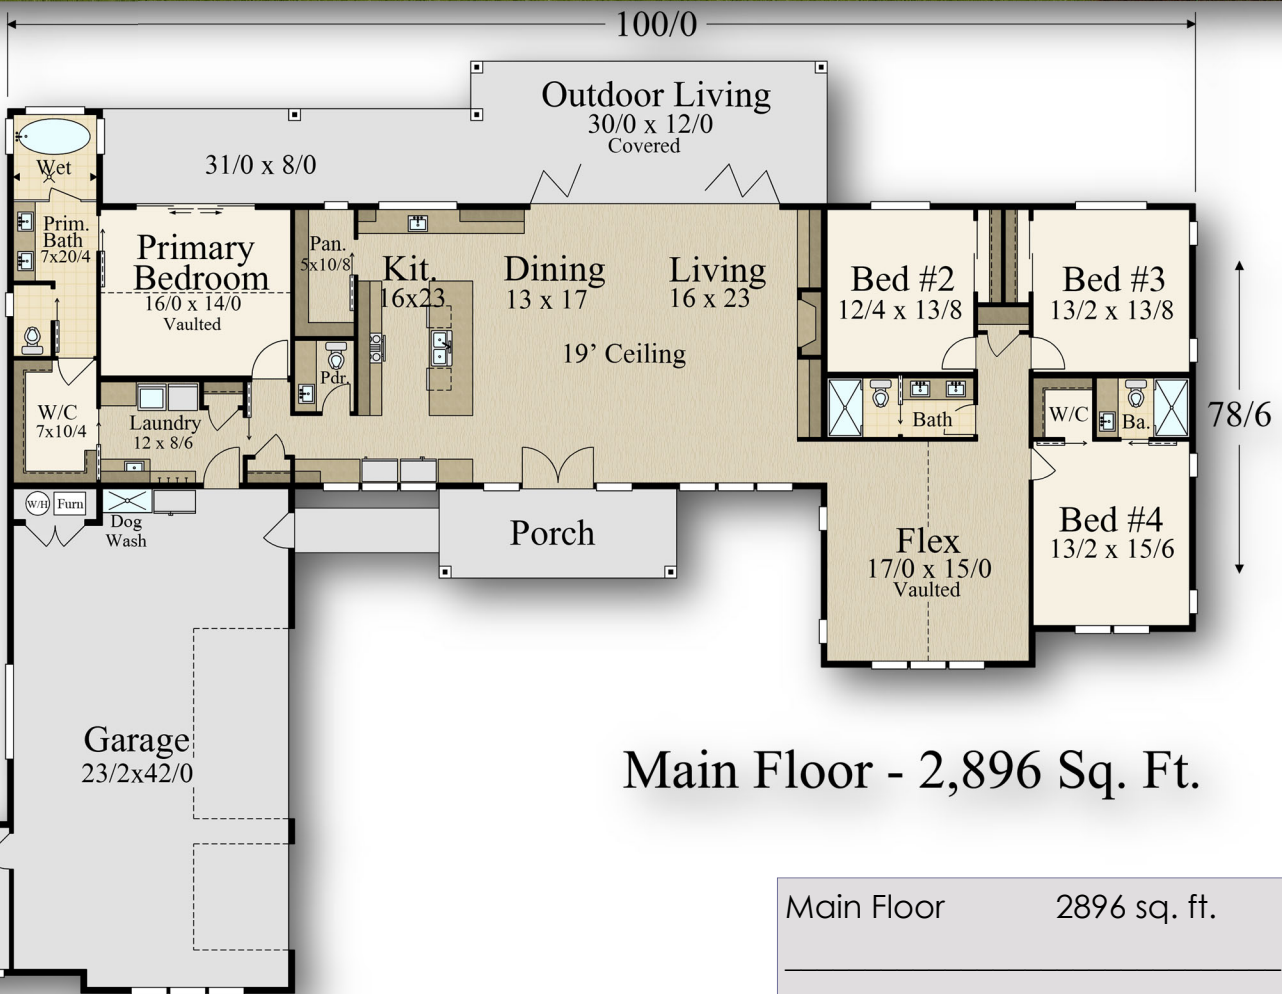

*"MM-2896-H"
Oak Park*

Main Floor - 2,896 Sq. Ft.

Main Floor	2896 sq. ft.
Total	2896 sq. ft.
100/0 Width	x 78/6 Depth