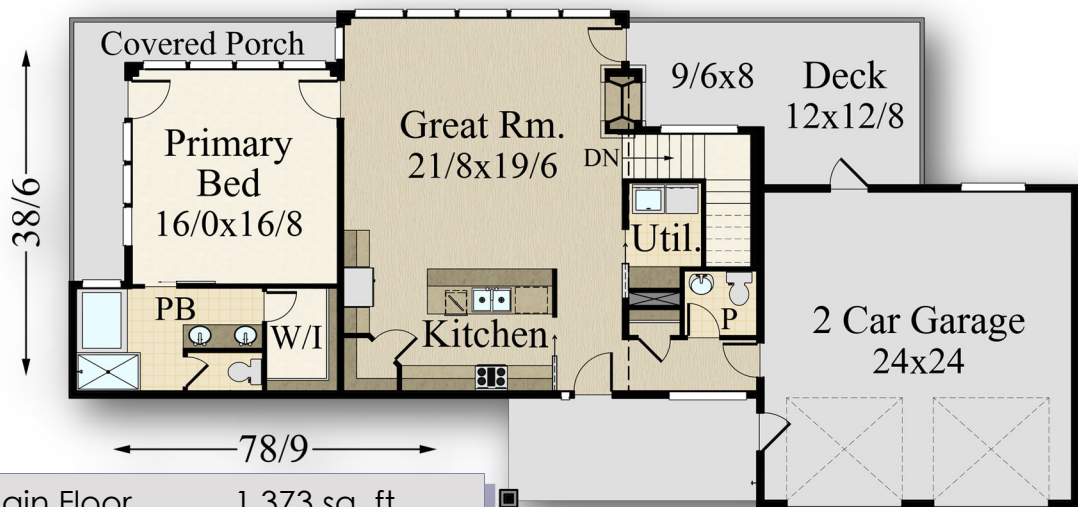

"Silver"

MM-2618

Main Floor	1,373 sq. ft.
Upper	1,245 sq. ft.
Total	2,618 sq. ft.
78/9 Width	x 38/6 Depth