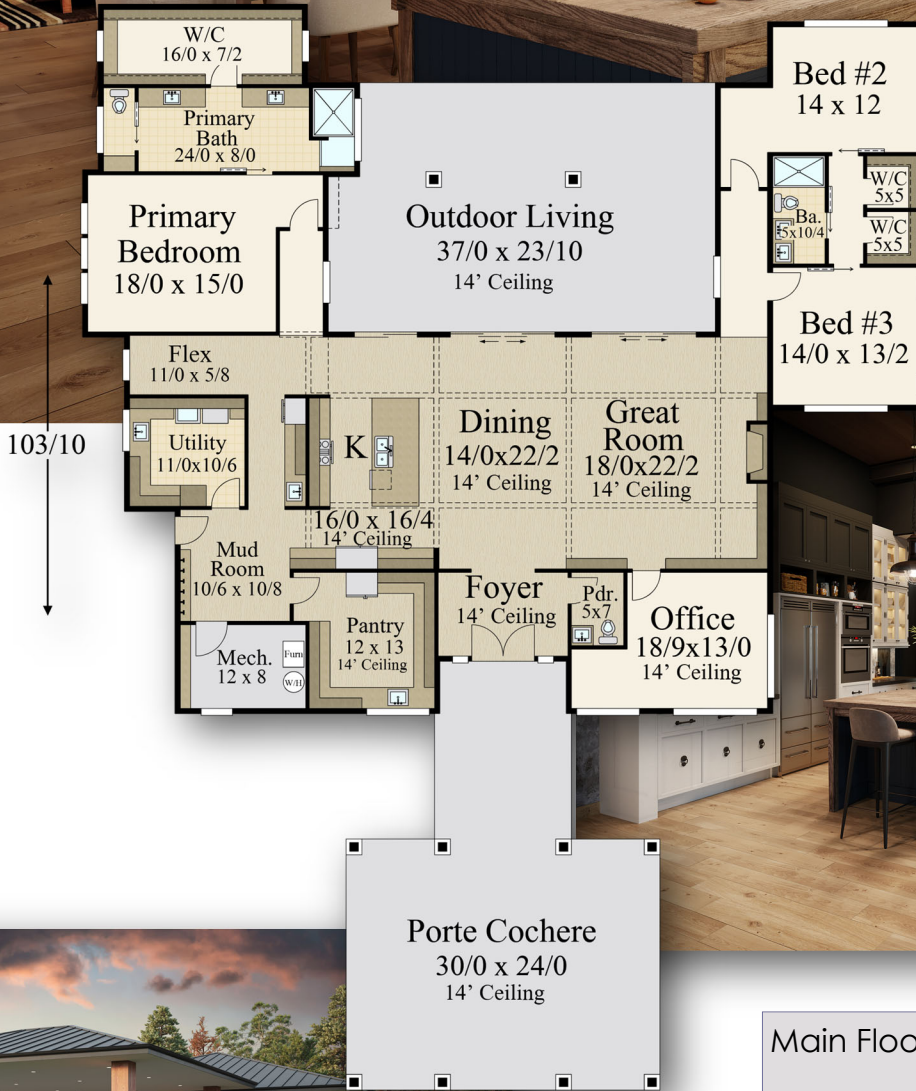

"Jasper"
MM-3506

Main Floor	3506 sq. ft.
Total	3506 sq. ft.
80/6 Width	x 103/10

"Jasper"
MM-3506

Main Floor	3506 sq. ft.
Total	3506 sq. ft.
80/6 Width	x 103/10

"Jasper"
MM-3506

Main Floor	3506 sq. ft.
Total	3506 sq. ft.
80/6 Width	x 103/10

"Jasper"
MM-3506

Main Floor	3506 sq. ft.
Total	3506 sq. ft.
80/6 Width	x 103/10