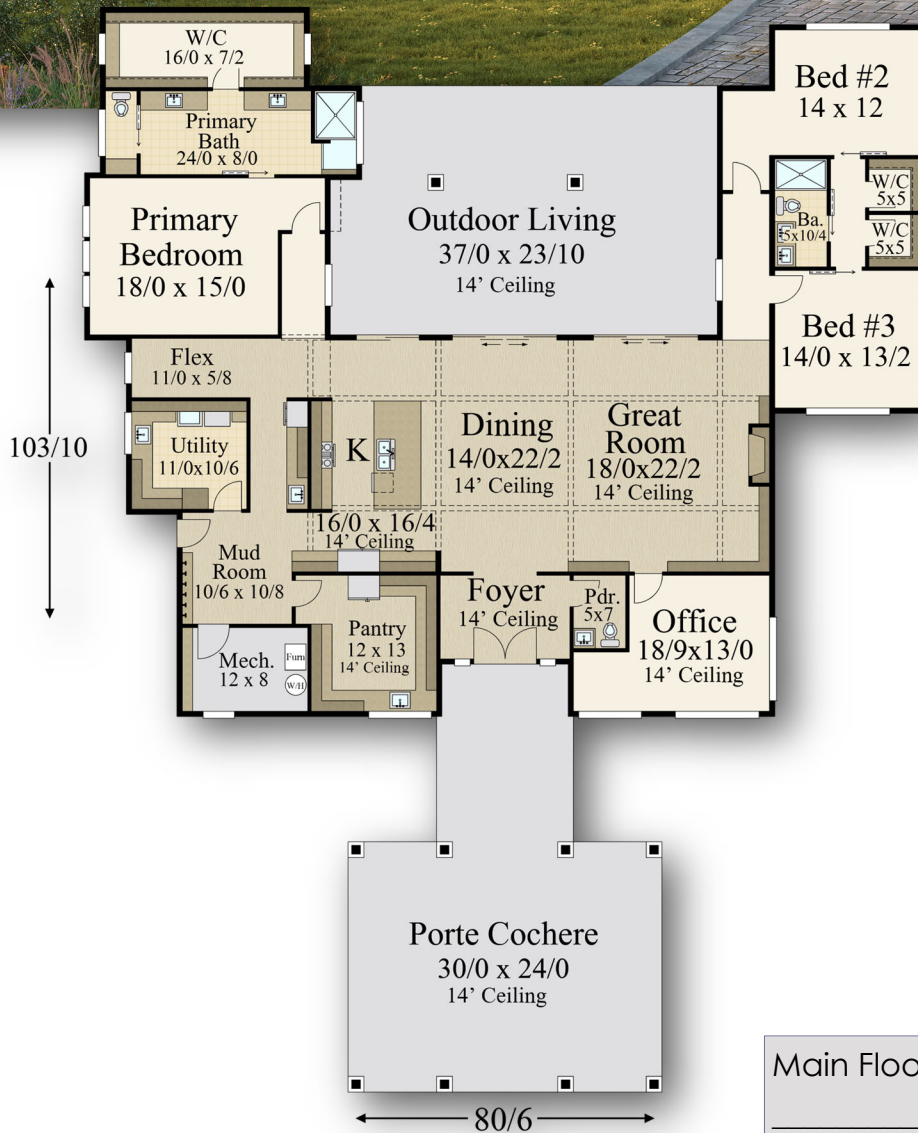

"Jasper"
MM-3506

Main Floor	3506 sq. ft.
Total	3506 sq. ft.
80/6 Width	x 103/10

"Jasper"
MM-3506

Main Floor	3506 sq. ft.
Total	3506 sq. ft.
80/6 Width	x 103/10

"Jasper"
MM-3506

Main Floor	3506 sq. ft.
Total	3506 sq. ft.
80/6 Width	x 103/10

"Jasper"
MM-3506

Main Floor	3506 sq. ft.
Total	3506 sq. ft.
80/6 Width	x 103/10