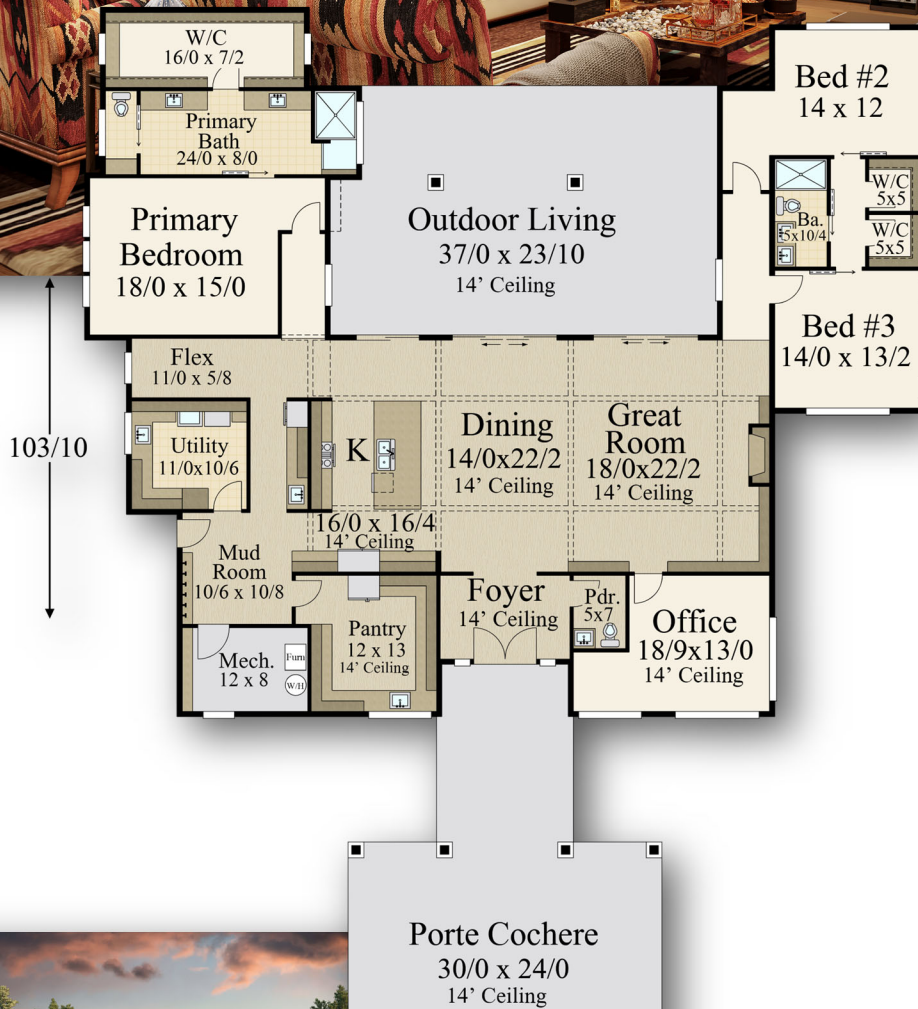

"Jasper"
MM-3506

Main Floor	3506 sq. ft.
Total	3506 sq. ft.
80/6 Width	x 103/10

"Jasper"
MM-3506

Main Floor	3506 sq. ft.
Total	3506 sq. ft.
80/6 Width	x 103/10

"Jasper"
MM-3506

Main Floor	3506 sq. ft.
Total	3506 sq. ft.
80/6 Width	x 103/10

"Jasper"
MM-3506

Main Floor	3506 sq. ft.
Total	3506 sq. ft.
80/6 Width	x 103/10