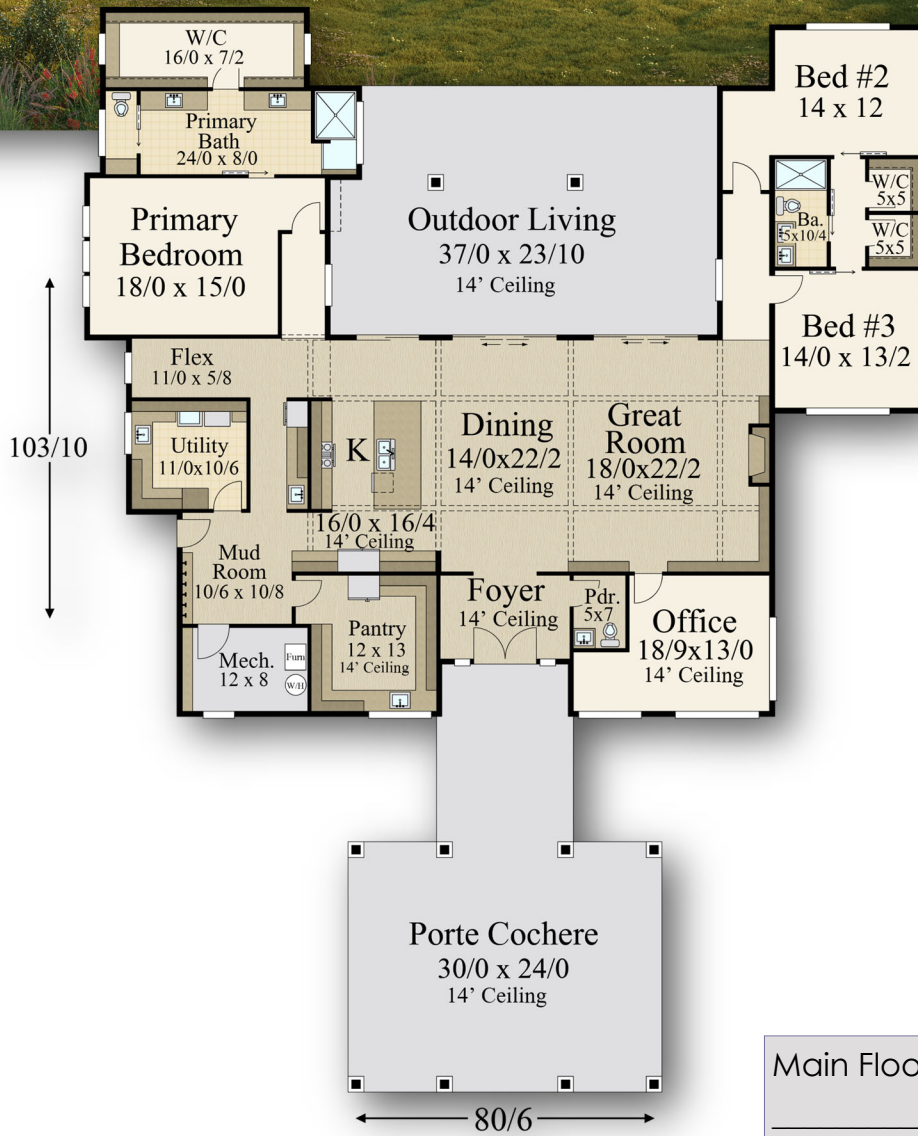

"Jasper"
MM-3506

Main Floor	3506 sq. ft.
Total	3506 sq. ft.
80/6 Width	x 103/10

"Jasper"
MM-3506

Main Floor	3506 sq. ft.
Total	3506 sq. ft.
80/6 Width	x 103/10

"Jasper"
MM-3506

Main Floor	3506 sq. ft.
Total	3506 sq. ft.
80/6 Width	x 103/10

"Jasper"
MM-3506

Main Floor	3506 sq. ft.
Total	3506 sq. ft.
80/6 Width	x 103/10