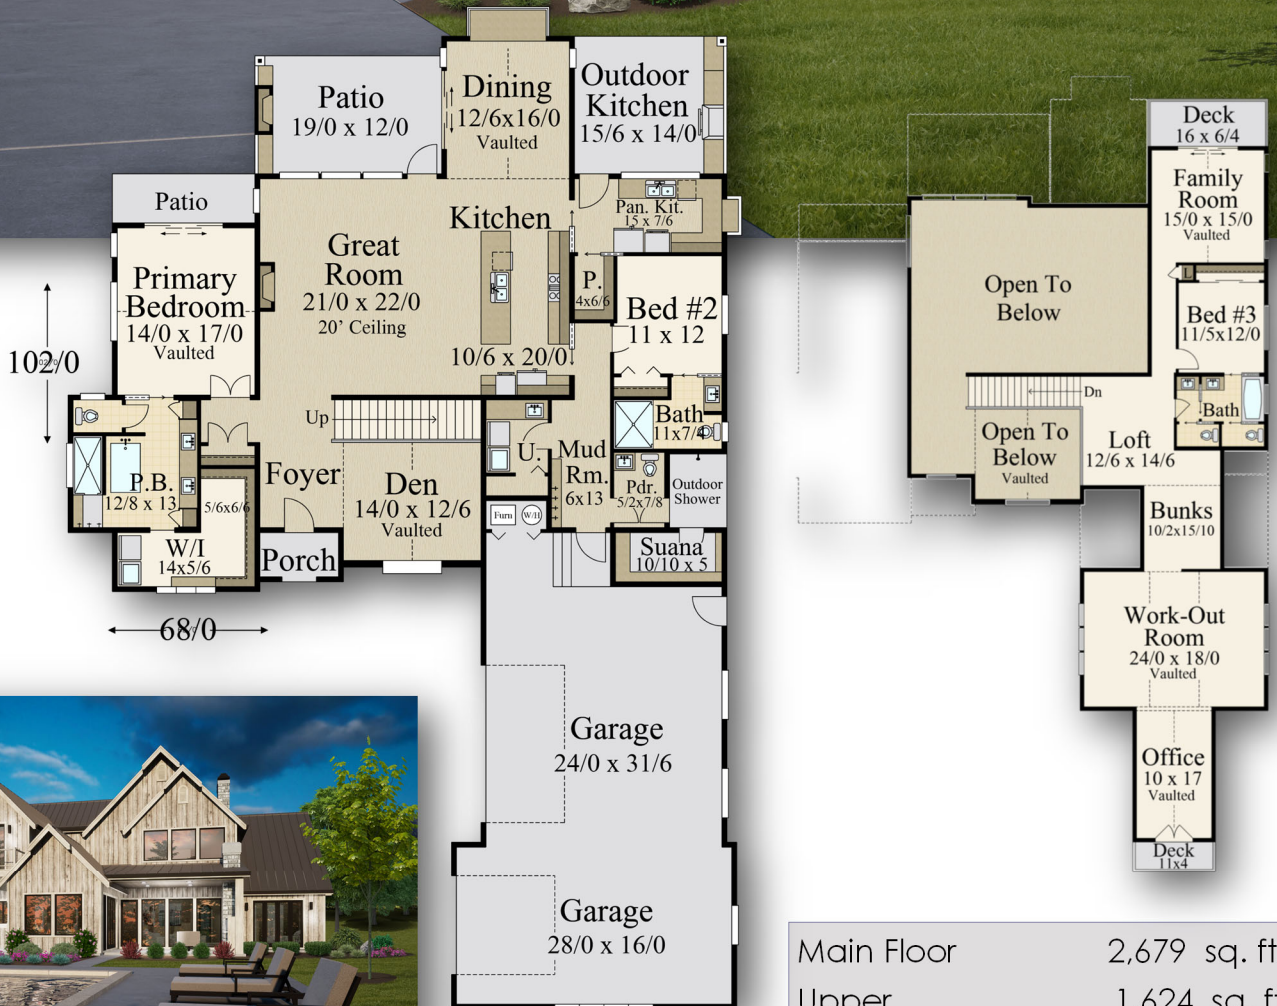

"Boise"  
MB-4303

MARK STEWART  
HOME DESIGN

*Mark Stewart*

Main Floor 2,679 sq. ft.  
Upper 1,624 sq. ft.

**Total 4,303 sq. ft.**  
**68/0 Width x 102/0 Depth**

*"Boise"*  
MB-4303

Main Floor	2,679 sq. ft.
Upper	1,624 sq. ft.
<b>Total</b>	<b>4,303 sq. ft.</b>
<b>68/0 Width</b>	<b>x 102/0 Depth</b>

"Boise"  
MB-4303

Main Floor	2,679 sq. ft.
Upper	1,624 sq. ft.
<b>Total</b>	<b>4,303 sq. ft.</b>
<b>68'0" Width</b>	<b>x 102'0" Depth</b>

"Boise"  
MB-4303

Main Floor	2,679 sq. ft.
Upper	1,624 sq. ft.
<b>Total</b>	<b>4,303 sq. ft.</b>
<b>68/0 Width</b>	<b>x 102/0 Depth</b>