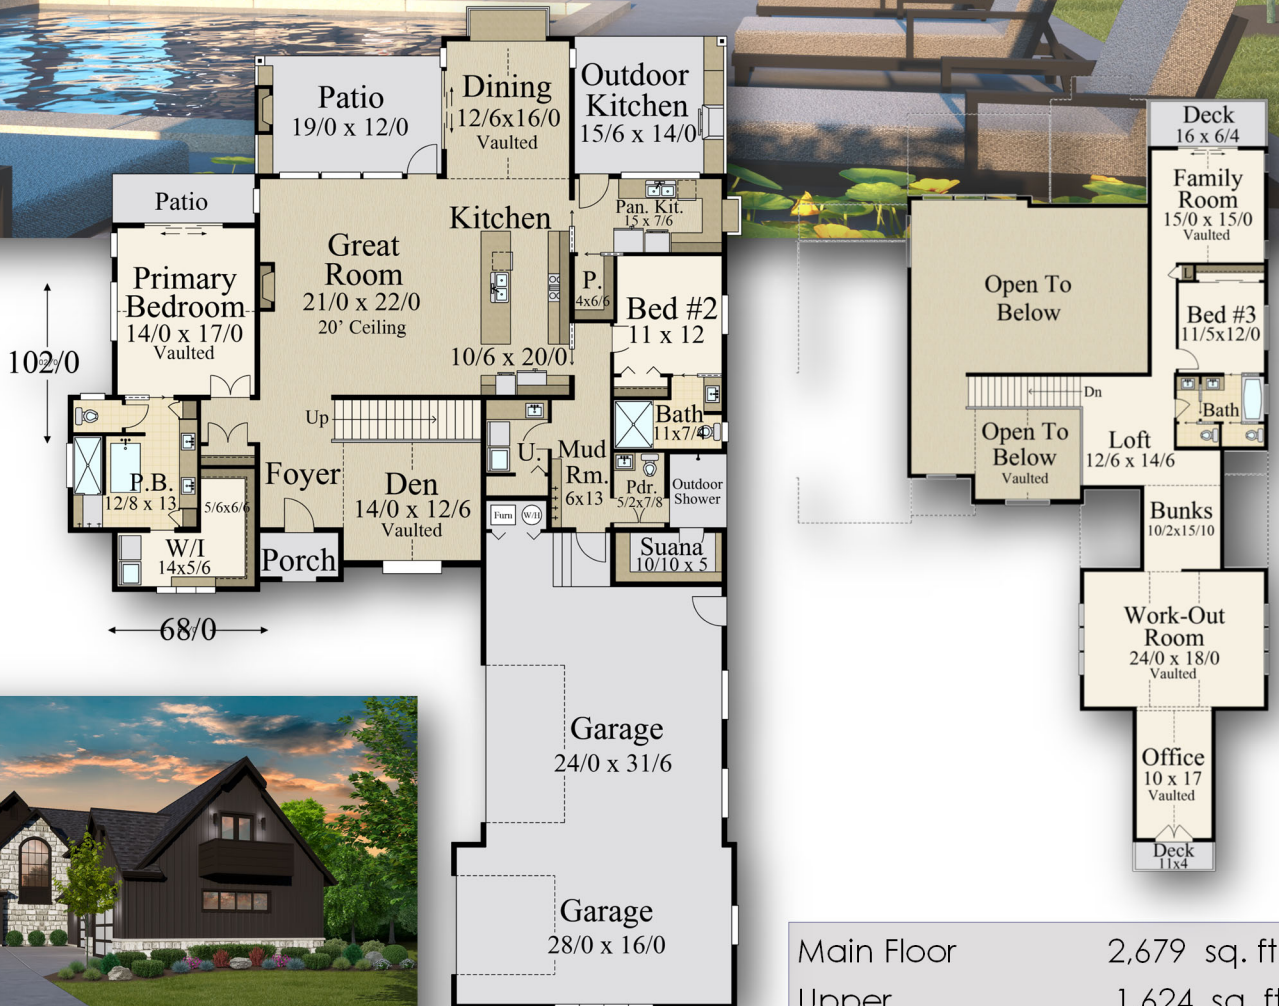

"Boise"  
MB-4303

MARK STEWART  
HOME DESIGN

*Mark Stewart*

Main Floor 2,679 sq. ft.  
Upper 1,624 sq. ft.

**Total 4,303 sq. ft.**  
**68/0 Width x 102/0 Depth**

*"Boise"*  
MB-4303

Main Floor	2,679 sq. ft.
Upper	1,624 sq. ft.
<b>Total</b>	<b>4,303 sq. ft.</b>
<b>68/0 Width</b>	<b>x 102/0 Depth</b>

"Boise"  
MB-4303

Main Floor	2,679 sq. ft.
Upper	1,624 sq. ft.
<b>Total</b>	<b>4,303 sq. ft.</b>
<b>68'0" Width</b>	<b>x 102'0" Depth</b>

"Boise"  
MB-4303

Main Floor	2,679 sq. ft.
Upper	1,624 sq. ft.
<b>Total</b>	<b>4,303 sq. ft.</b>
<b>68/0 Width</b>	<b>x 102/0 Depth</b>