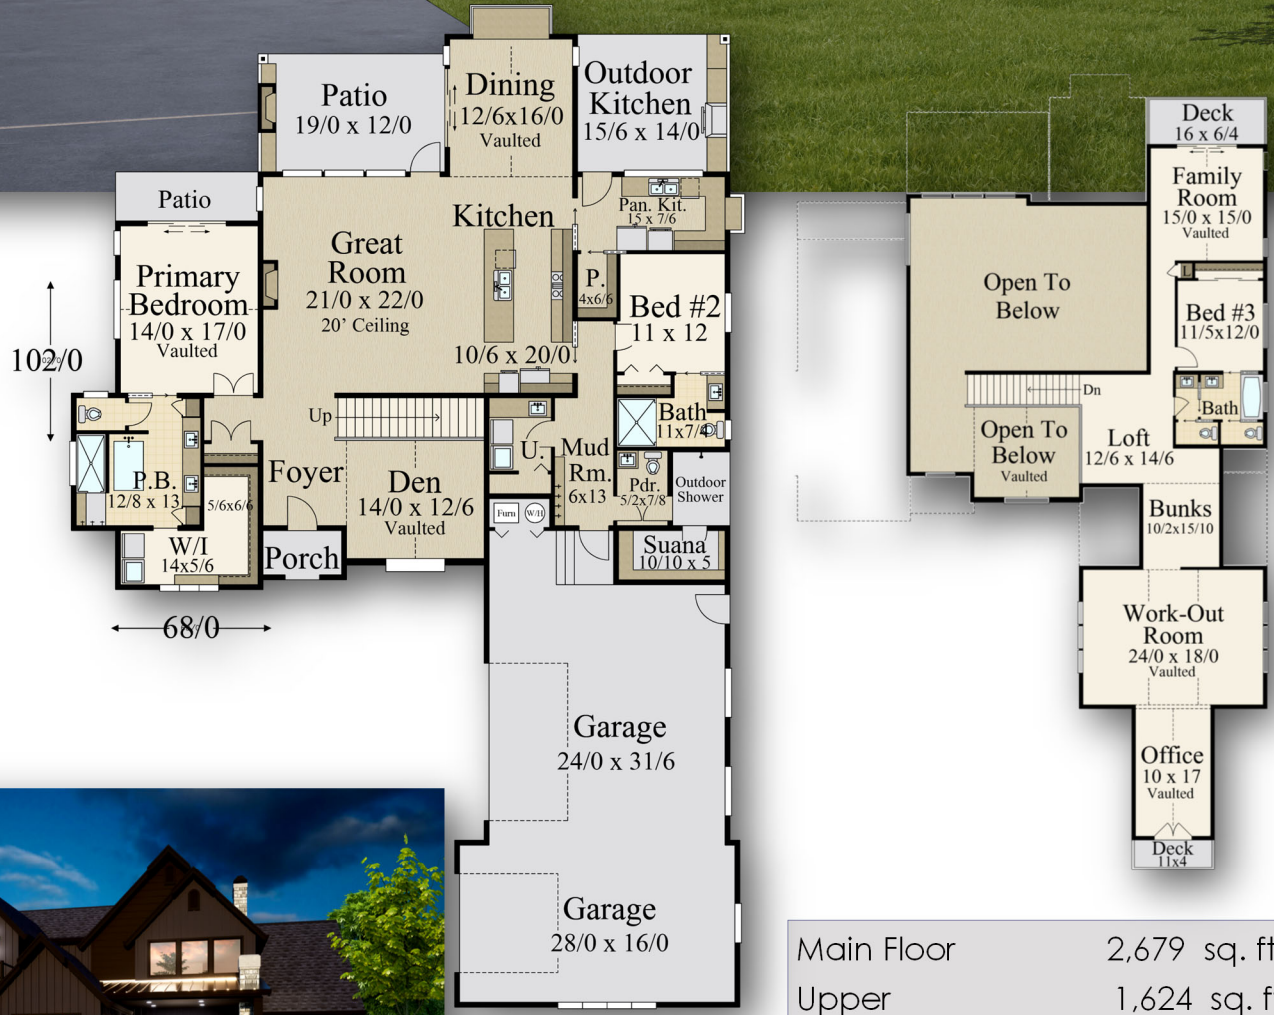

"Boise"  
MB-4303

MARK STEWART  
HOME DESIGN

*Mark Stewart*

Main Floor 2,679 sq. ft.  
Upper 1,624 sq. ft.

**Total 4,303 sq. ft.**  
**68/0 Width x 102/0 Depth**

*"Boise"*  
MB-4303

Main Floor	2,679 sq. ft.
Upper	1,624 sq. ft.
<b>Total</b>	<b>4,303 sq. ft.</b>
<b>68/0 Width</b>	<b>x 102/0 Depth</b>

"Boise"  
MB-4303

Main Floor	2,679 sq. ft.
Upper	1,624 sq. ft.
<b>Total</b>	<b>4,303 sq. ft.</b>
<b>68'0" Width</b>	<b>x 102'0" Depth</b>

"Boise"  
MB-4303

Main Floor	2,679 sq. ft.
Upper	1,624 sq. ft.
<b>Total</b>	<b>4,303 sq. ft.</b>
<b>68/0 Width</b>	<b>x 102/0 Depth</b>