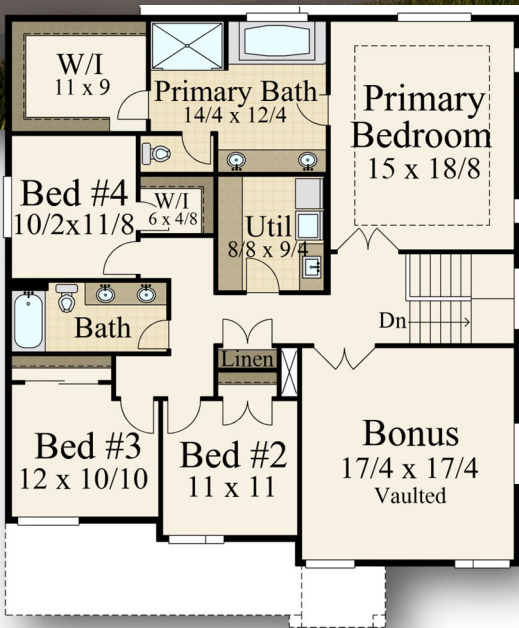

“Sunset 8”
MM-3298

Main Floor	1,529 sq. ft
Lower Floor	1,769 sq. ft
Total	3,289 sq. ft.
42/0 Width	x 57/0 Depth

Main Floor - 1,529 Sq. Ft.
Upper Floor - 1,769 Sq. Ft.
Total - 3,298 Sq. Ft.