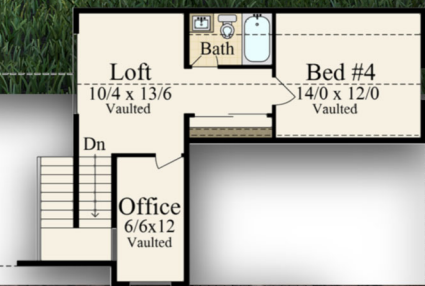

"Natural Beauty"

MF-2652

MARK STEWART
HOME DESIGN

Mark Stewart

Main Floor	2,102 sq. ft.
Upper	550 sq. ft.
Total	2,652 sq. ft.
78/0 Width	x 97/6 Depth

"Natural Beauty"

MF-2652

MARK STEWART
HOME DESIGN

Mark Stewart

Main Floor - 2,102 Sq. Ft.
 Upper Floor - 550 Sq. Ft.
 Total - 2,652 Sq. Ft.

Main Floor	2,102 sq. ft.
Upper	550 sq. ft.
Total	2,652 sq. ft.
78/0 Width	x 97/6 Depth

"Natural Beauty"

MF-2652

MARK STEWART
HOME DESIGN

Mark Stewart

Main Floor	2,102 sq. ft.
Upper	550 sq. ft.
Total	2,652 sq. ft.
78/0 Width	x 97/6 Depth

"Natural Beauty" MF-2652

Main Floor	2,102 sq. ft.
Upper	550 sq. ft.
Total	2,652 sq. ft.
78/0 Width	x 97/6 Depth