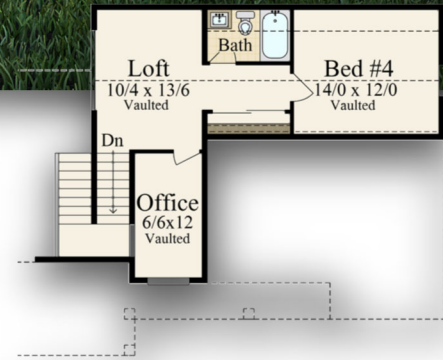

"Natural Beauty"

MF-2652

MARK STEWART
HOME DESIGN

Mark Stewart

Main Floor	2,102 sq. ft.
Upper	550 sq. ft.
Total	2,652 sq. ft.
78/0 Width	x 97/6 Depth

"Natural Beauty"

MF-2652

MARK STEWART
HOME DESIGN

Mark Stewart

Main Floor - 2,102 Sq. Ft.
 Upper Floor - 550 Sq. Ft.
 Total - 2,652 Sq. Ft.

Main Floor	2,102 sq. ft.
Upper	550 sq. ft.
Total	2,652 sq. ft.
78/0 Width	x 97/6 Depth

"Natural Beauty"

MF-2652

MARK STEWART
HOME DESIGN

Mark Stewart

Main Floor	2,102 sq. ft.
Upper	550 sq. ft.
Total	2,652 sq. ft.
78/0 Width	x 97/6 Depth

"Natural Beauty" MF-2652

Main Floor	2,102 sq. ft.
Upper	550 sq. ft.
Total	2,652 sq. ft.
78/0 Width	x 97/6 Depth