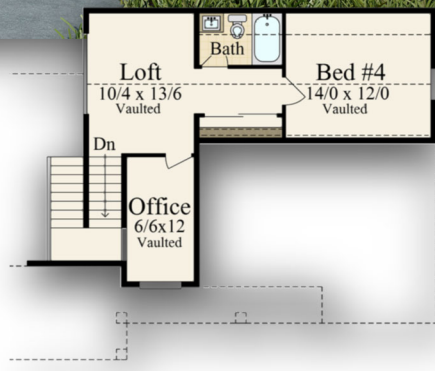

"Natural Beauty"

MF-2652

MARK STEWART
HOME DESIGN

Mark Stewart

Main Floor	2,102 sq. ft.
Upper	550 sq. ft.
Total	2,652 sq. ft.
78/0 Width	x 97/6 Depth

"Natural Beauty"

MF-2652

MARK STEWART
HOME DESIGN

Mark Stewart

Main Floor - 2,102 Sq. Ft.
 Upper Floor - 550 Sq. Ft.
 Total - 2,652 Sq. Ft.

Main Floor	2,102 sq. ft.
Upper	550 sq. ft.
Total	2,652 sq. ft.
78/0 Width	x 97/6 Depth

"Natural Beauty"

MF-2652

MARK STEWART
HOME DESIGN

Mark Stewart

Main Floor	2,102 sq. ft.
Upper	550 sq. ft.
Total	2,652 sq. ft.
78/0 Width	x 97/6 Depth

"Natural Beauty" MF-2652

Main Floor	2,102 sq. ft.
Upper	550 sq. ft.
Total	2,652 sq. ft.
78/0 Width	x 97/6 Depth