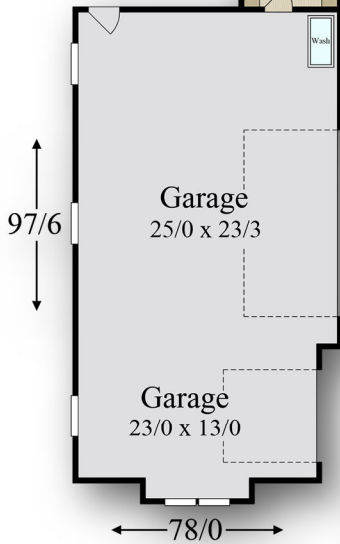

"Natural Beauty"

MF-2652

MARK STEWART
HOME DESIGN

Mark Stewart

Main Floor	2,102 sq. ft.
Upper	550 sq. ft.
Total	2,652 sq. ft.
78/0 Width	x 97/6 Depth

"Natural Beauty"

MF-2652

MARK STEWART
HOME DESIGN

Mark Stewart

Main Floor - 2,102 Sq. Ft.
 Upper Floor - 550 Sq. Ft.
 Total - 2,652 Sq. Ft.

Main Floor	2,102 sq. ft.
Upper	550 sq. ft.
Total	2,652 sq. ft.
78/0 Width	x 97/6 Depth

"Natural Beauty"

MF-2652

MARK STEWART
HOME DESIGN

Mark Stewart

Main Floor	2,102 sq. ft.
Upper	550 sq. ft.
Total	2,652 sq. ft.
78/0 Width	x 97/6 Depth

"Natural Beauty" MF-2652

Main Floor	2,102 sq. ft.
Upper	550 sq. ft.
Total	2,652 sq. ft.
78/0 Width	x 97/6 Depth