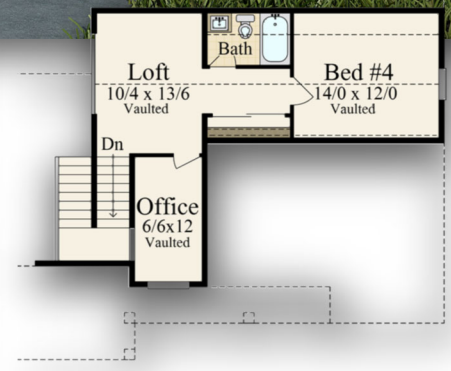

"Natural Beauty"

MF-2652

MARK STEWART
HOME DESIGN

Mark Stewart

Main Floor	2,102 sq. ft.
Upper	550 sq. ft.
Total	2,652 sq. ft.
78/0 Width	x 97/6 Depth

"Natural Beauty"

MF-2652

MARK STEWART
HOME DESIGN

Mark Stewart

Main Floor - 2,102 Sq. Ft.
 Upper Floor - 550 Sq. Ft.
 Total - 2,652 Sq. Ft.

Main Floor	2,102 sq. ft.
Upper	550 sq. ft.
Total	2,652 sq. ft.
78/0 Width	x 97/6 Depth

"Natural Beauty"

MF-2652

MARK STEWART
HOME DESIGN

Mark Stewart

Main Floor	2,102 sq. ft.
Upper	550 sq. ft.
Total	2,652 sq. ft.
78/0 Width	x 97/6 Depth

"Natural Beauty" MF-2652

Main Floor	2,102 sq. ft.
Upper	550 sq. ft.
Total	2,652 sq. ft.
78/0 Width	x 97/6 Depth