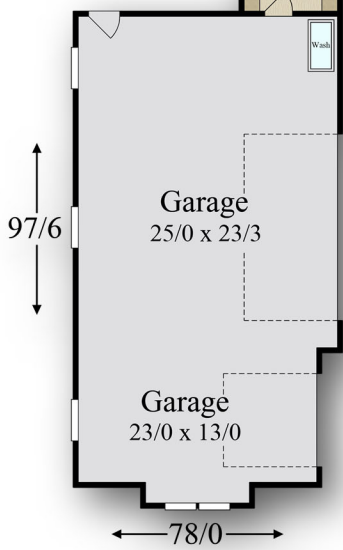

"Natural Beauty"

MF-2652

MARK STEWART
HOME DESIGN

Mark Stewart

Main Floor	2,102 sq. ft.
Upper	550 sq. ft.
Total	2,652 sq. ft.
78/0 Width	x 97/6 Depth

"Natural Beauty"

MF-2652

MARK STEWART
HOME DESIGN

Mark Stewart

Main Floor - 2,102 Sq. Ft.
 Upper Floor - 550 Sq. Ft.
 Total - 2,652 Sq. Ft.

Main Floor	2,102 sq. ft.
Upper	550 sq. ft.
Total	2,652 sq. ft.
78/0 Width	x 97/6 Depth

"Natural Beauty"

MF-2652

MARK STEWART
HOME DESIGN

Mark Stewart

Main Floor	2,102 sq. ft.
Upper	550 sq. ft.
Total	2,652 sq. ft.
78/0 Width	x 97/6 Depth

"Natural Beauty" MF-2652

Main Floor	2,102 sq. ft.
Upper	550 sq. ft.
Total	2,652 sq. ft.
78/0 Width	x 97/6 Depth