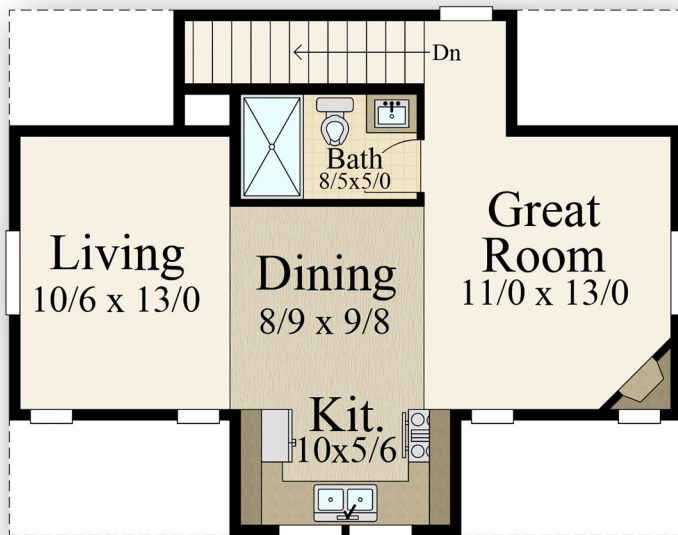

MARK STEWART
HOME DESIGN

Mark Stewart

"Corona"
M-497

ADU - 497 Sq. Ft

Garage - 744 Sq. Ft.

Garage	744 sq. ft
Upper Living	497 sq. ft.
Total	497 sq. ft.