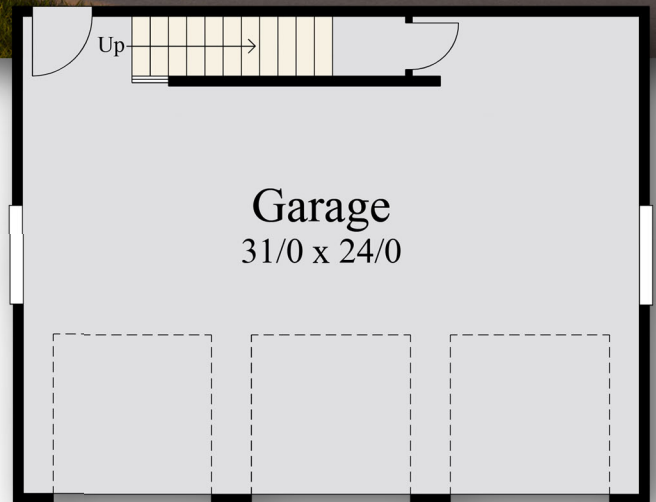

MARK STEWART
HOME DESIGN

Mark Stewart

"Corona"
M-497

ADU - 497 Sq. Ft

Garage - 744 Sq. Ft.

Garage	744 sq. ft
Upper Living	497 sq. ft.
Total	497 sq. ft.