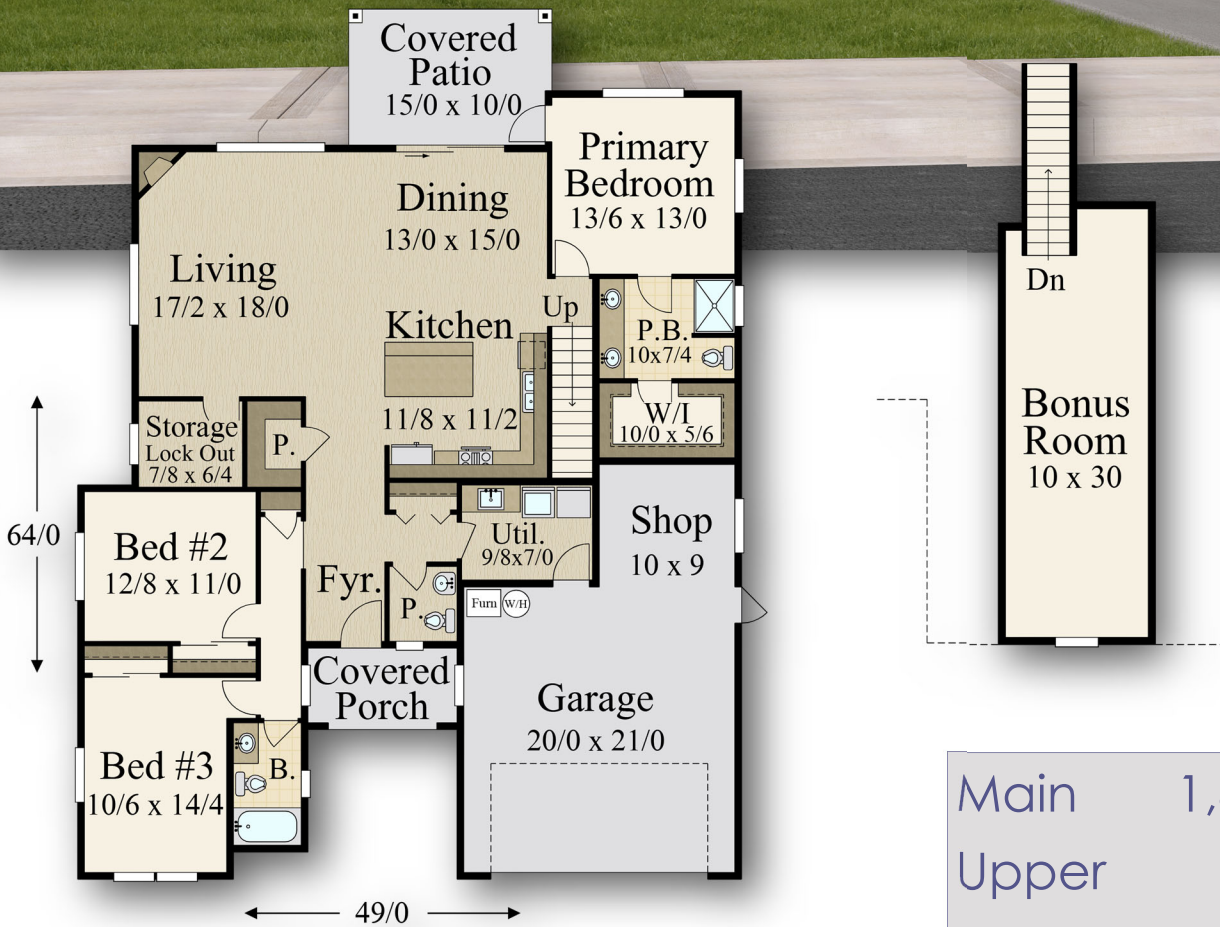

"Blue Mountain "
MF-2197-Rustic Barn

Main Floor - 1,862 Sq. Ft.
 Upper Floor - 335 Sq. Ft.
 Total - 2,197 Sq. Ft.

Main	1,862 sq. ft
Upper	335 sq. ft
Total	2,197 sq. ft
49/0 W X 64/0 D	

“Blue Mountain ”
MF-2197-Farm

Main Floor - 1,862 Sq. Ft.
Upper Floor - 335 Sq. Ft.
Total - 2,197 Sq. Ft.

Main	1,862 sq. ft
Upper	335 sq. ft
Total	2,197 sq. ft
49/0 W X 64/0 D	