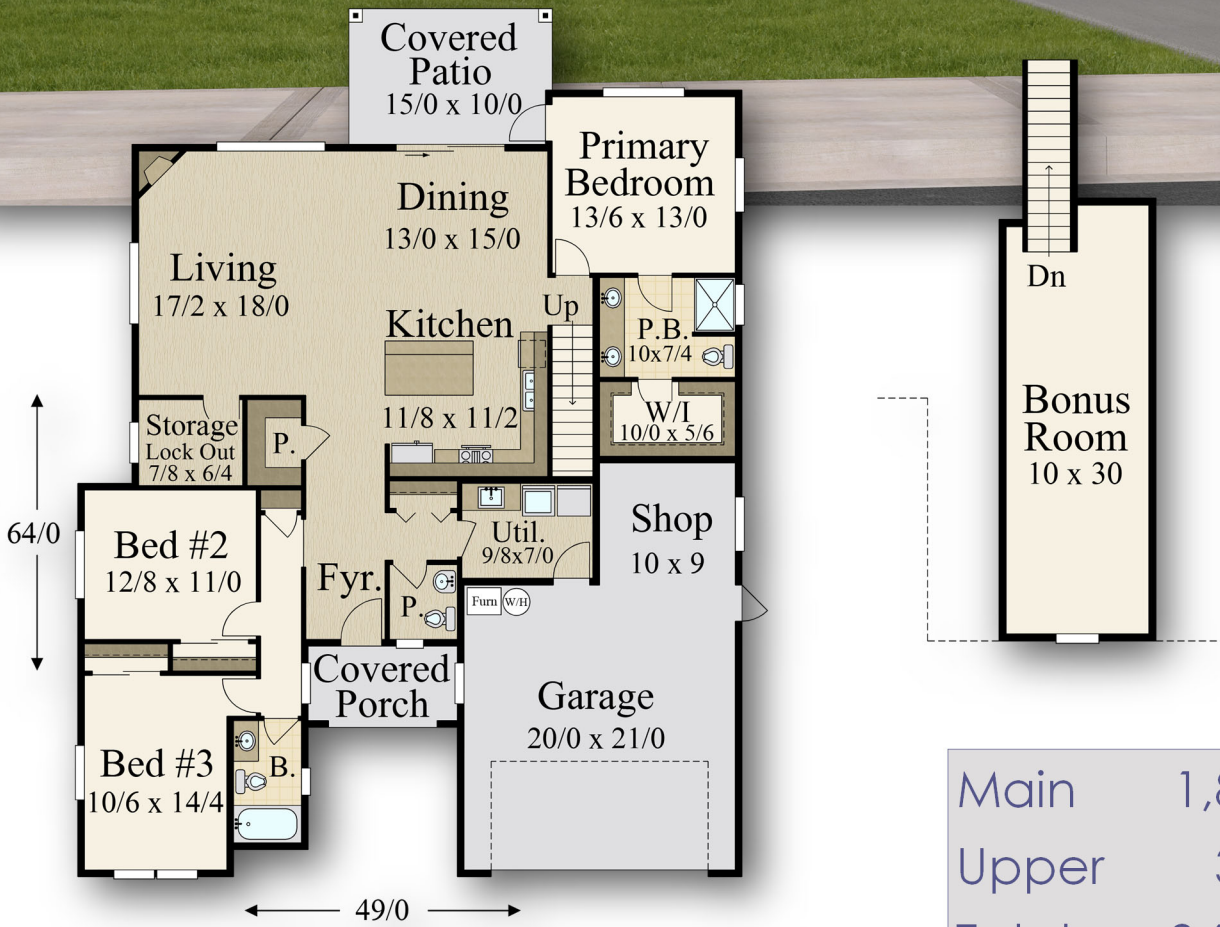

"Blue Mountain "
MF-2197-Rustic Barn

Main Floor - 1,862 Sq. Ft.
 Upper Floor - 335 Sq. Ft.
 Total - 2,197 Sq. Ft.

Main	1,862 sq. ft
Upper	335 sq. ft
Total	2,197 sq. ft
49/0 W X 64/0 D	

“Blue Mountain ”
MF-2197-Farm

Main Floor - 1,862 Sq. Ft.
Upper Floor - 335 Sq. Ft.
Total - 2,197 Sq. Ft.

Main	1,862 sq. ft
Upper	335 sq. ft
Total	2,197 sq. ft
49/0 W X 64/0 D	