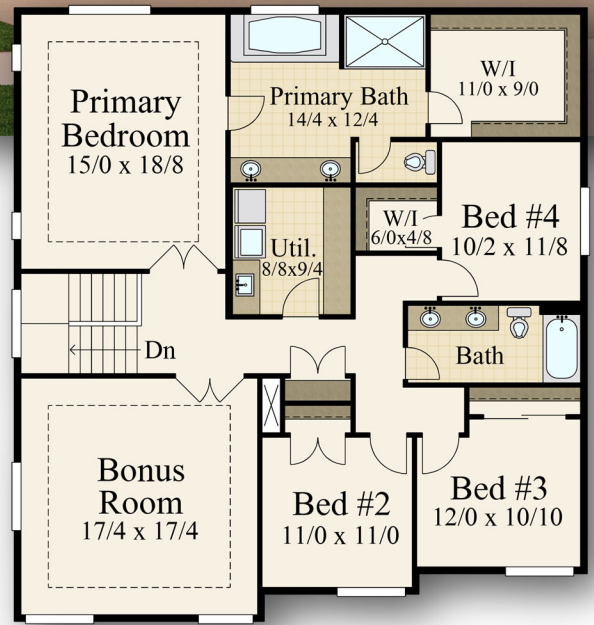

"Kiley"
MM-3297

Main Floor - 1,529 Sq. Ft.
Upper Floor - 1,768 Sq. Ft.
Total - 3,297 Sq. Ft.

Main 1529 sq. ft
Lower 1768 sq. ft
Total 3297 sq. ft
42/0 W X 60/6 D