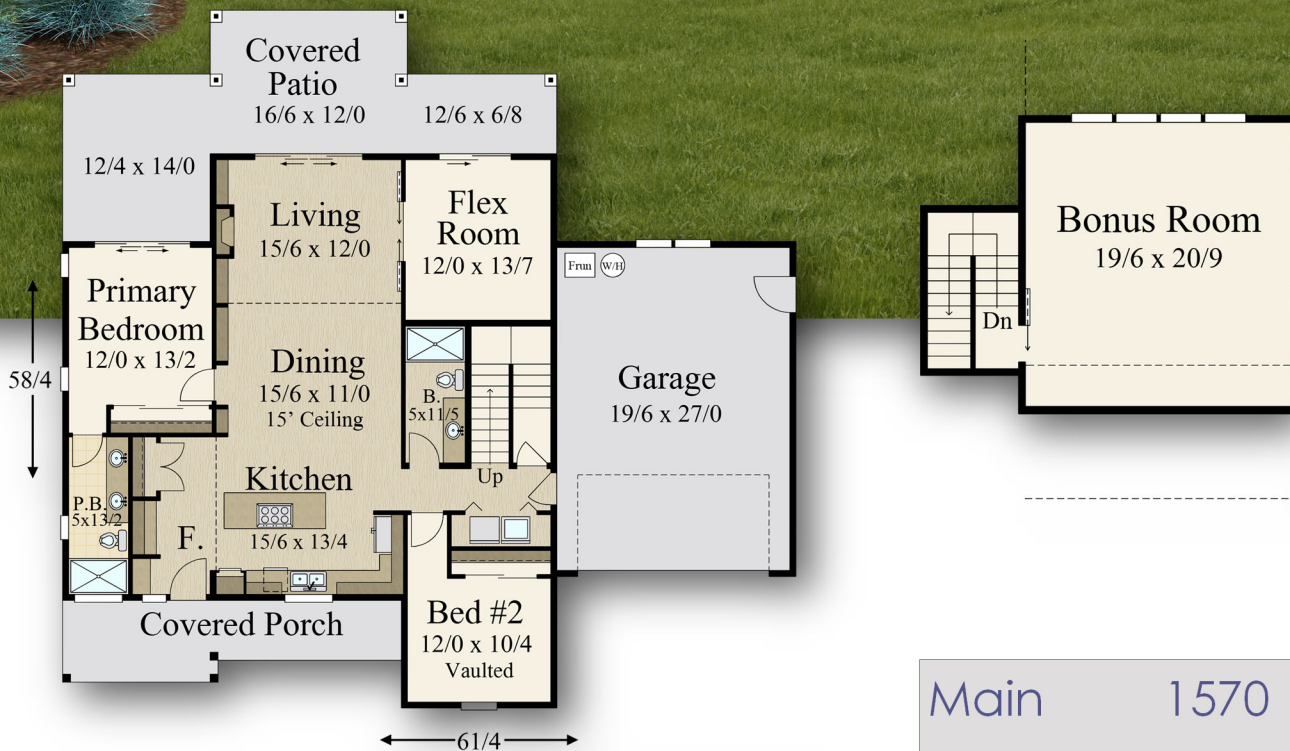

"Sunflower"
MF-2018

Main Floor - 1,570 Sq. Ft.
Upper Floor - 448 Sq. Ft.
Total - 2,018 Sq. Ft.

Main	1570	sq. ft
Lower	488	sq. ft
Total	2018	sq. ft
61/4 W X 58/4 D		

"Sunflower"
MF-2018

Main Floor - 1,570 Sq. Ft.
Upper Floor - 448 Sq. Ft.
Total - 2,018 Sq. Ft.

Main	1570	sq. ft
Lower	488	sq. ft
Total	2018	sq. ft
61/4 W X 58/4 D		