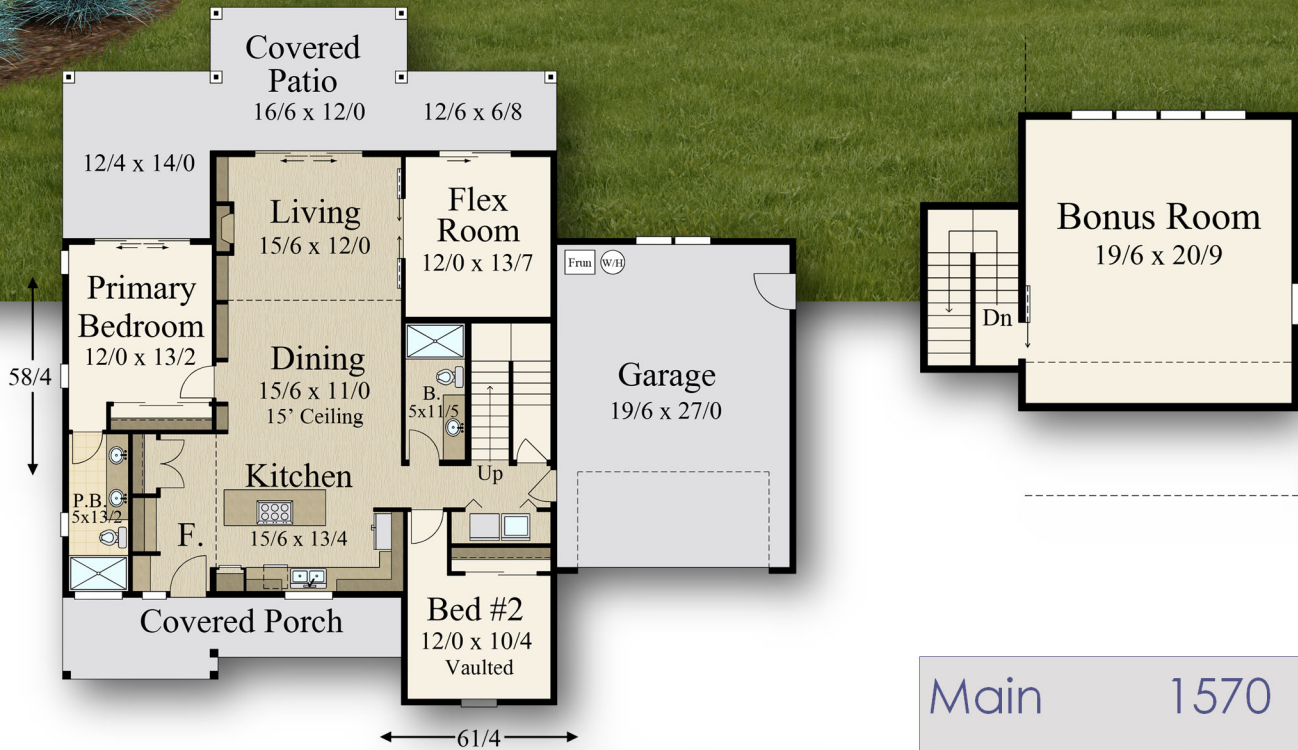

"Sunflower"
MF-2018

Main Floor - 1,570 Sq. Ft.
Upper Floor - 448 Sq. Ft.
Total - 2,018 Sq. Ft.

Main	1570	sq. ft
Lower	488	sq. ft
Total	2018	sq. ft
61/4 W X 58/4 D		

"Sunflower"
MF-2018

Main Floor - 1,570 Sq. Ft.
Upper Floor - 448 Sq. Ft.
Total - 2,018 Sq. Ft.

Main	1570	sq. ft
Lower	488	sq. ft
Total	2018	sq. ft
61/4 W X 58/4 D		