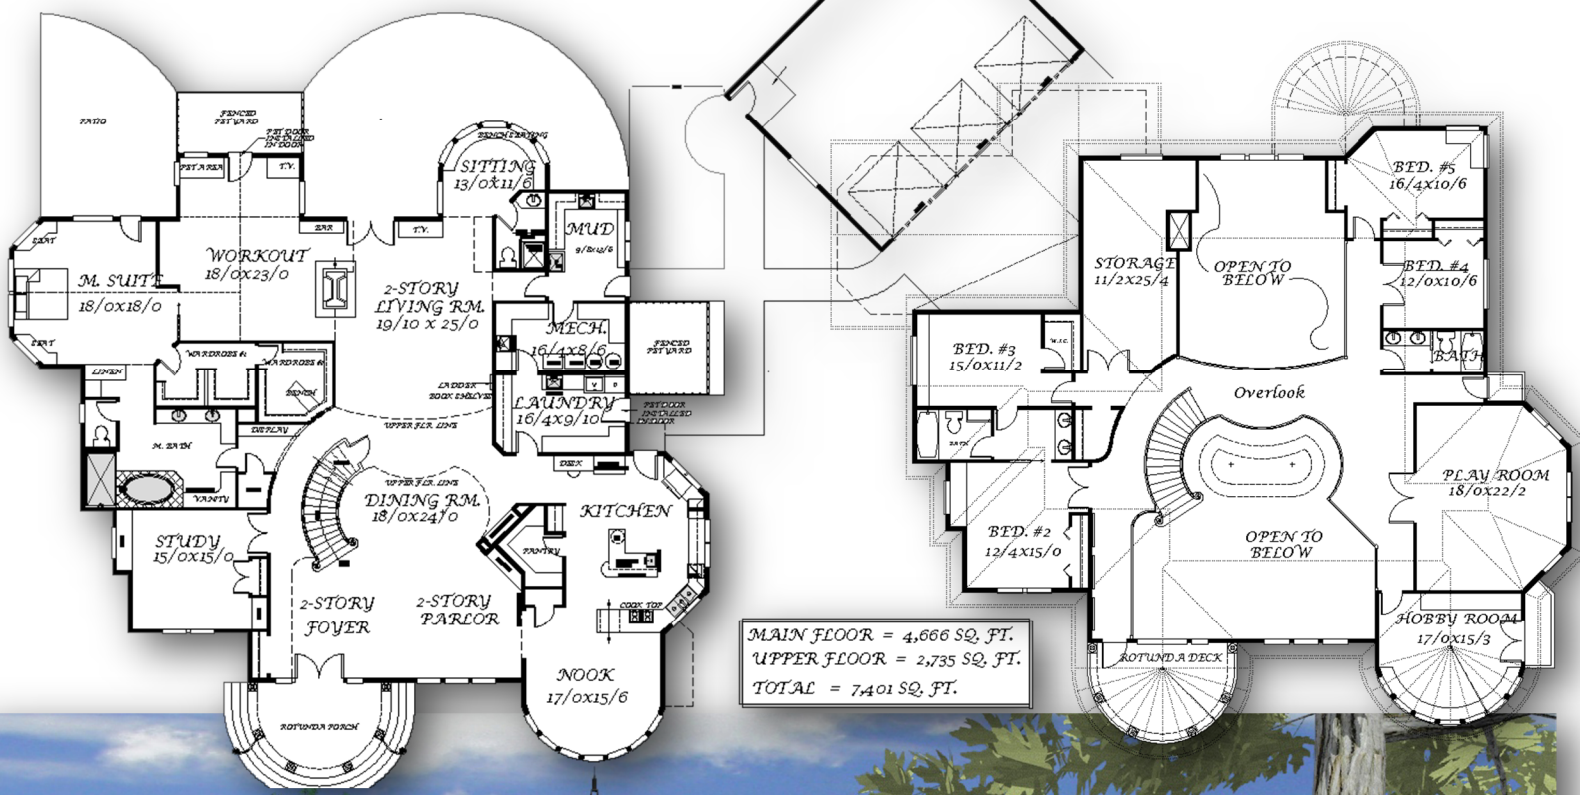

Main	4,666 sq. ft.
Upper	2,735 sq. ft.
Total	7,401 sq. ft.
89/10 W X 95/0 D	

"Versailles"  
 M-7401

Main	4,666 sq. ft.
Upper	2,735 sq. ft.
Total	7,401 sq. ft.
89/10 W X 95/0 D	