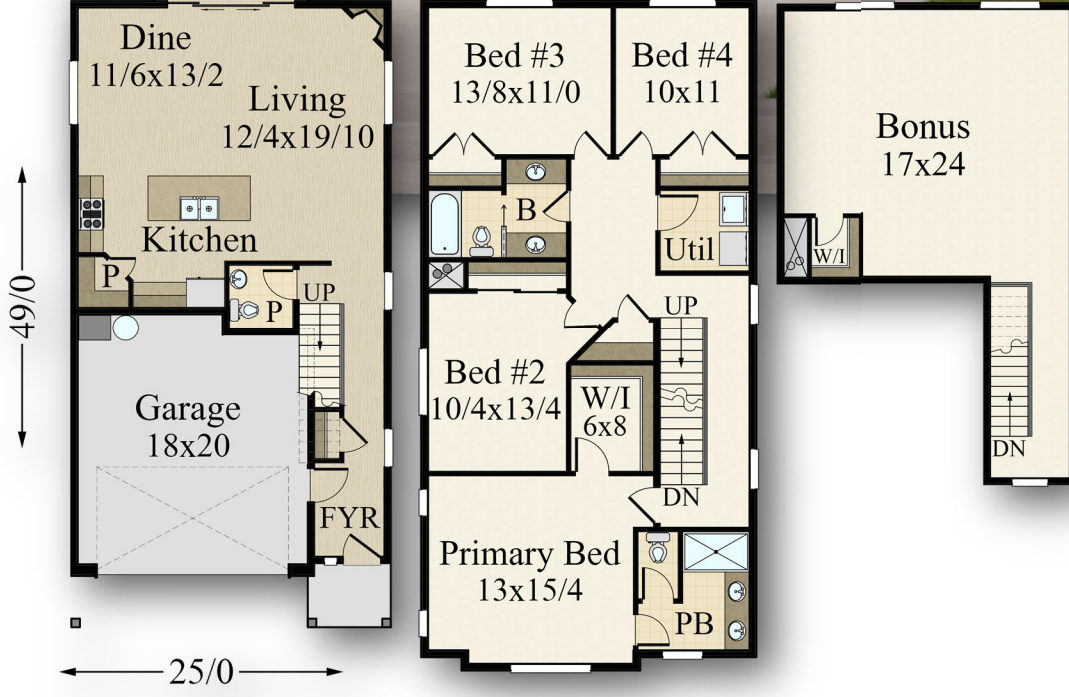

Patio
12x15

Farm Loft Willow
MF-2610

Main Floor	750 sq ft
Upper	1194 sq ft
Third floor	666 sq. ft
Total Finished	2,610 sq. ft.
25/0 W	x 49/0 D