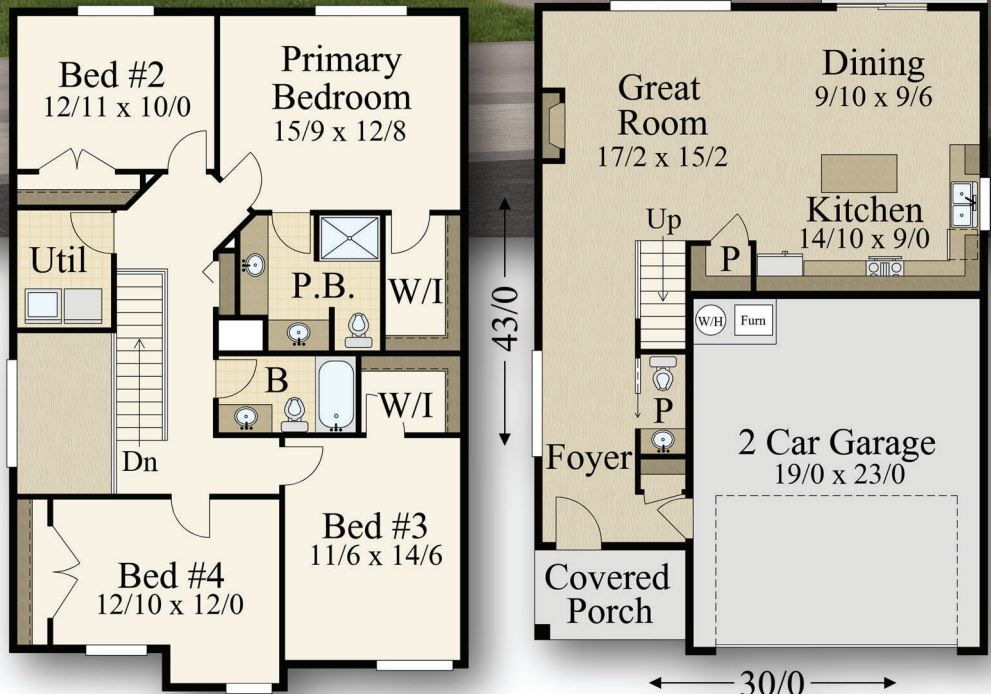

"Sunflower"
MM-1946-A

Patio
11/0 x 7/0

MARK STEWART
HOME DESIGN

Mark Stewart

Main Floor 759 sq. ft.
Upper Floor 1,187 sq. ft.
Total 1,946 Sq. ft.

Brookside Lots 317 & 336

"Sunflower"
MM-1946-A

Main - 759 Sq. Ft.
Upper - 1,187 Sq. Ft.
Total - 1,946 Sq. Ft.