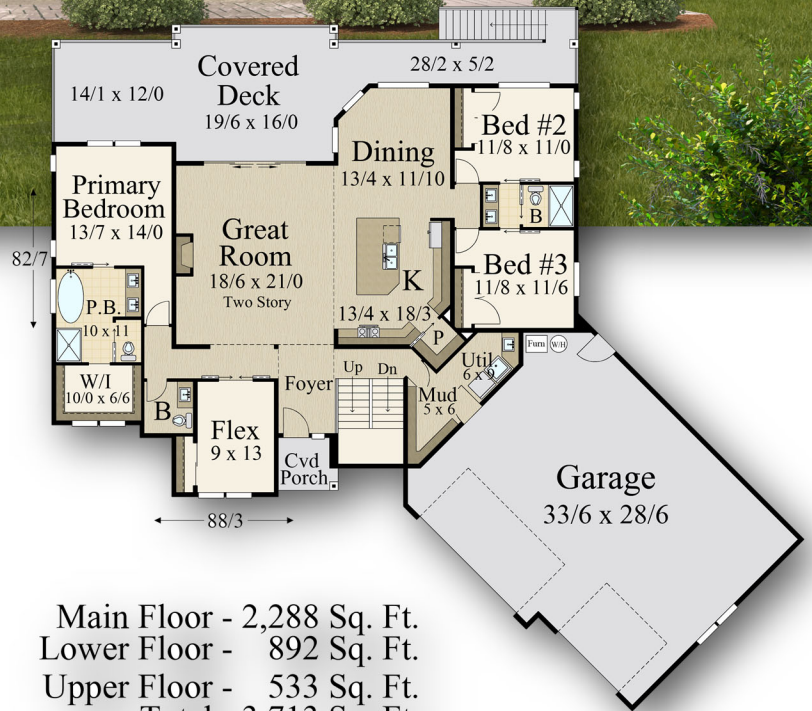

"Colorado" MF-3713

Main Floor - 2,288 Sq. Ft.
 Lower Floor - 892 Sq. Ft.
 Upper Floor - 533 Sq. Ft.
 Total - 3,713 Sq. Ft.

Main Floor 2,288 sq. ft.
 Upper Floor 533 sq. ft.
 Lower Floor 892 sq. ft.
Total 3,713 Sq. ft.
 88/3 W X 82/7 D

Main Floor - 2,288 Sq. Ft.
Lower Floor - 892 Sq. Ft.
Upper Floor - 533 Sq. Ft.
Total - 3,713 Sq. Ft.

Main Floor 2,288 sq. ft.
Upper Floor 533 sq. ft.
Lower Floor 892 sq. ft.
Total 3,713 Sq. ft.
88/3 W X 82/7 D