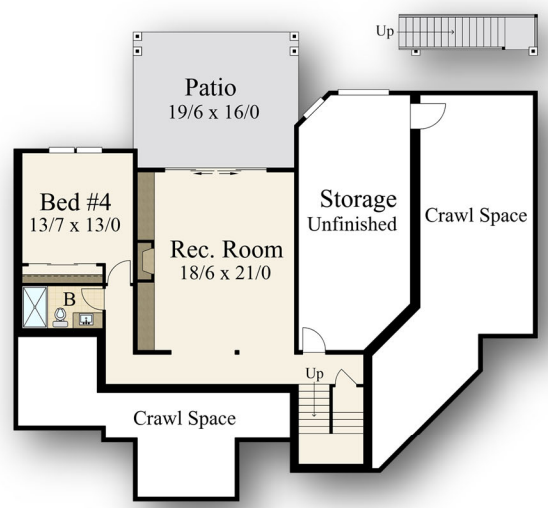

"Colorado" MF-3713

Main Floor - 2,288 Sq. Ft.
 Lower Floor - 892 Sq. Ft.
 Upper Floor - 533 Sq. Ft.
 Total - 3,713 Sq. Ft.

Main Floor 2,288 sq. ft.
 Upper Floor 533 sq. ft.
 Lower Floor 892 sq. ft.
Total 3,713 Sq. ft.
 88/3 W X 82/7 D

Main Floor - 2,288 Sq. Ft.
Lower Floor - 892 Sq. Ft.
Upper Floor - 533 Sq. Ft.
Total - 3,713 Sq. Ft.

Main Floor 2,288 sq. ft.
Upper Floor 533 sq. ft.
Lower Floor 892 sq. ft.
Total 3,713 Sq. ft.
88/3 W X 82/7 D