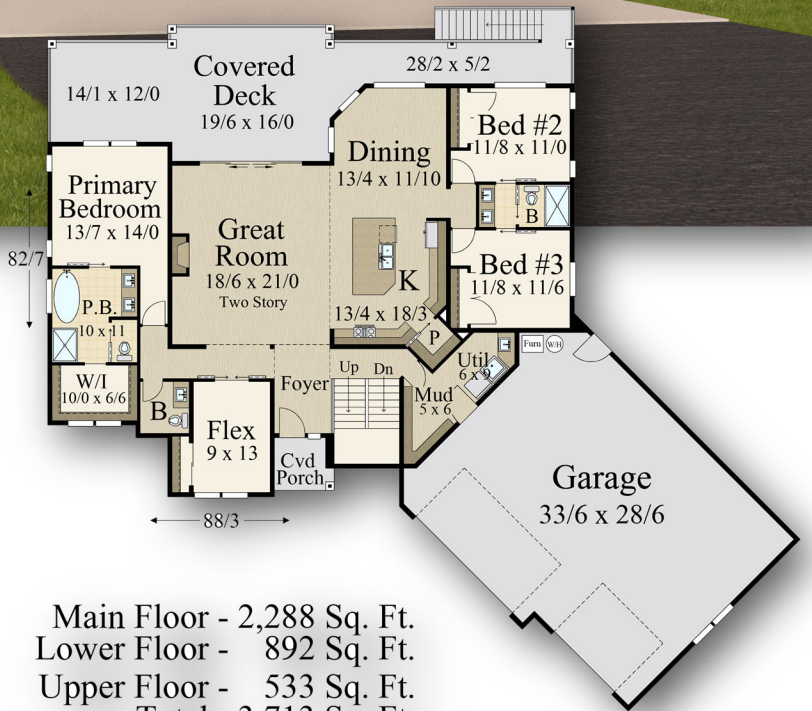

"Colorado" MF-3713

Main Floor - 2,288 Sq. Ft.
 Lower Floor - 892 Sq. Ft.
 Upper Floor - 533 Sq. Ft.
 Total - 3,713 Sq. Ft.

Main Floor 2,288 sq. ft.
 Upper Floor 533 sq. ft.
 Lower Floor 892 sq. ft.
Total 3,713 Sq. ft.
 88/3 W X 82/7 D

Main Floor - 2,288 Sq. Ft.
Lower Floor - 892 Sq. Ft.
Upper Floor - 533 Sq. Ft.
Total - 3,713 Sq. Ft.

Main Floor 2,288 sq. ft.
Upper Floor 533 sq. ft.
Lower Floor 892 sq. ft.
Total 3,713 Sq. ft.
88/3 W X 82/7 D