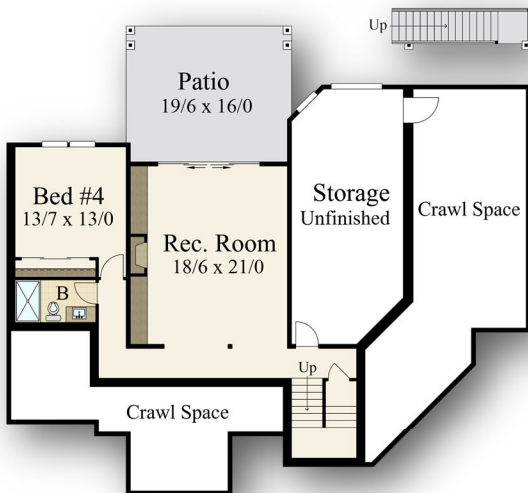

"Colorado" MF-3713

Main Floor - 2,288 Sq. Ft.
 Lower Floor - 892 Sq. Ft.
 Upper Floor - 533 Sq. Ft.
 Total - 3,713 Sq. Ft.

Main Floor 2,288 sq. ft.
 Upper Floor 533 sq. ft.
 Lower Floor 892 sq. ft.
Total 3,713 Sq. ft.
 88/3 W X 82/7 D

Main Floor - 2,288 Sq. Ft.
Lower Floor - 892 Sq. Ft.
Upper Floor - 533 Sq. Ft.
Total - 3,713 Sq. Ft.

Main Floor 2,288 sq. ft.
Upper Floor 533 sq. ft.
Lower Floor 892 sq. ft.
Total 3,713 Sq. ft.
88/3 W X 82/7 D