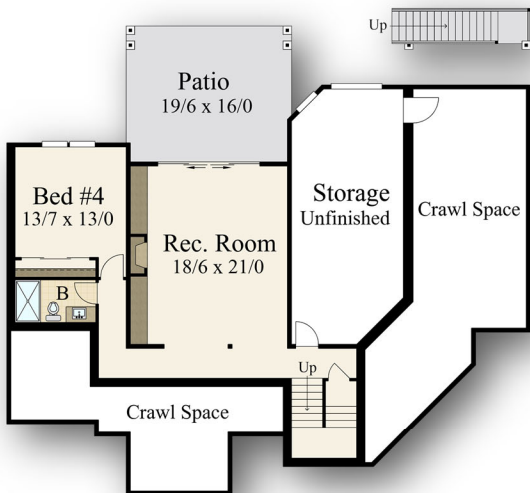

"Colorado" MF-3713

Main Floor - 2,288 Sq. Ft.
 Lower Floor - 892 Sq. Ft.
 Upper Floor - 533 Sq. Ft.
 Total - 3,713 Sq. Ft.

Main Floor 2,288 sq. ft.
 Upper Floor 533 sq. ft.
 Lower Floor 892 sq. ft.
Total 3,713 Sq. ft.
 88/3 W X 82/7 D

Main Floor - 2,288 Sq. Ft.
Lower Floor - 892 Sq. Ft.
Upper Floor - 533 Sq. Ft.
Total - 3,713 Sq. Ft.

Main Floor 2,288 sq. ft.
Upper Floor 533 sq. ft.
Lower Floor 892 sq. ft.
Total 3,713 Sq. ft.
88/3 W X 82/7 D