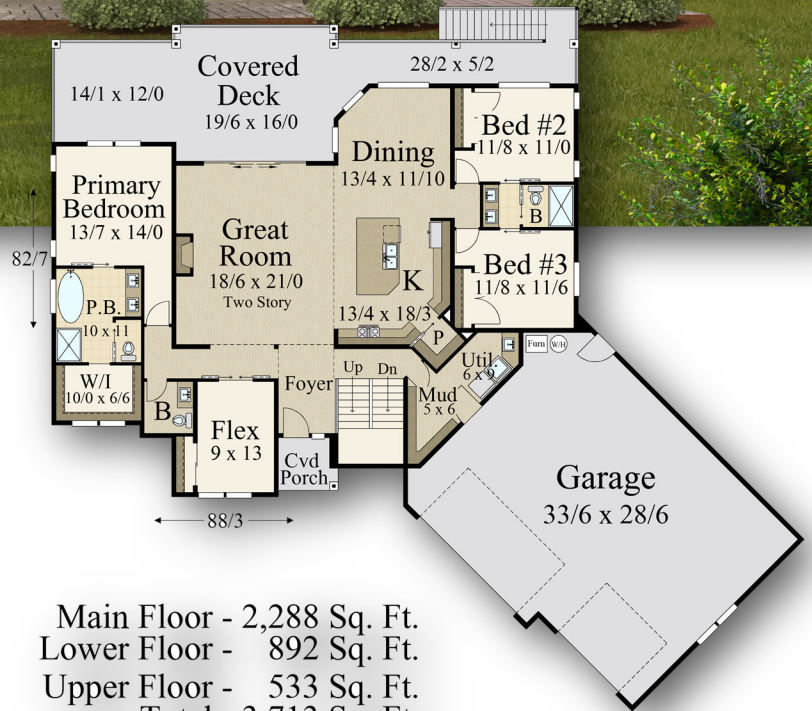

"Colorado" MF-3713

Main Floor - 2,288 Sq. Ft.
 Lower Floor - 892 Sq. Ft.
 Upper Floor - 533 Sq. Ft.
 Total - 3,713 Sq. Ft.

Main Floor 2,288 sq. ft.
 Upper Floor 533 sq. ft.
 Lower Floor 892 sq. ft.
Total 3,713 Sq. ft.
 88/3 W X 82/7 D

Main Floor - 2,288 Sq. Ft.
Lower Floor - 892 Sq. Ft.
Upper Floor - 533 Sq. Ft.
Total - 3,713 Sq. Ft.

Main Floor 2,288 sq. ft.
Upper Floor 533 sq. ft.
Lower Floor 892 sq. ft.
Total 3,713 Sq. ft.
88/3 W X 82/7 D