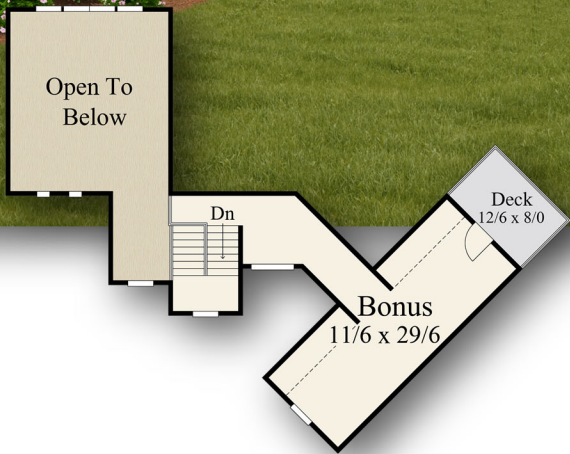

"Colorado" MF-3713

Main Floor - 2,288 Sq. Ft.
 Lower Floor - 892 Sq. Ft.
 Upper Floor - 533 Sq. Ft.
 Total - 3,713 Sq. Ft.

Main Floor 2,288 sq. ft.
 Upper Floor 533 sq. ft.
 Lower Floor 892 sq. ft.
Total 3,713 Sq. ft.
 88/3 W X 82/7 D

Main Floor - 2,288 Sq. Ft.
Lower Floor - 892 Sq. Ft.
Upper Floor - 533 Sq. Ft.
Total - 3,713 Sq. Ft.

Main Floor 2,288 sq. ft.
Upper Floor 533 sq. ft.
Lower Floor 892 sq. ft.
Total 3,713 Sq. ft.
88/3 W X 82/7 D