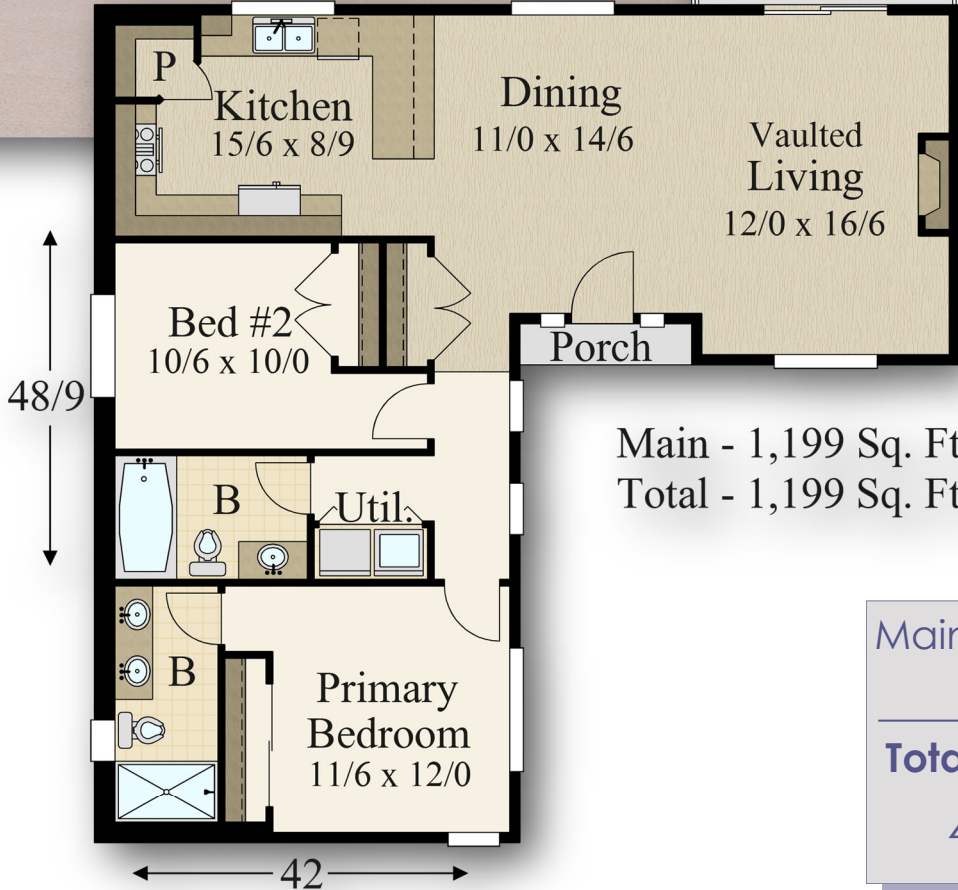

"Aviator"
MM-1199

Porch
13/0 x 8/0

Main - 1,199 Sq. Ft.
Total - 1,199 Sq. Ft.

Main Floor 1,199 sq. ft.

Total 1,199 Sq. ft.

42/0 W X 48/9 D