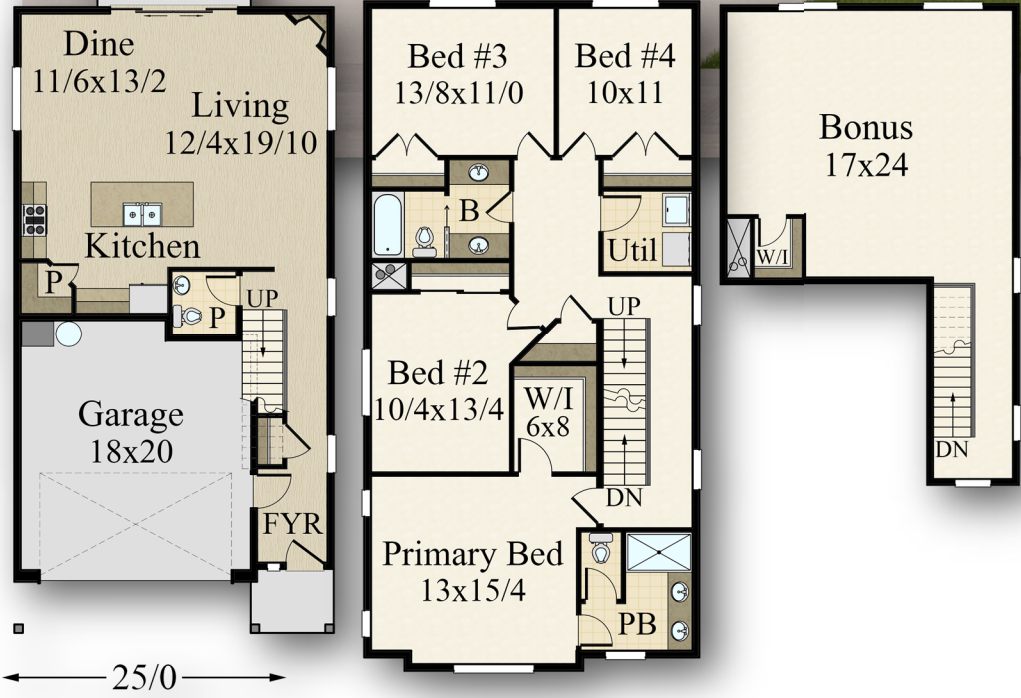

MARK STEWART  
HOME DESIGN

*Mark Stewart*

Patio  
12x15

49/0

25/0

## Green Loft Willow M-2610

Main Floor	750 sq ft
Upper	1194 sq ft
Third floor	666 sq. ft
<b>Total Finished</b>	<b>2,610 sq. ft.</b>
<b>25/0 W</b>	<b>x 49/0 D</b>