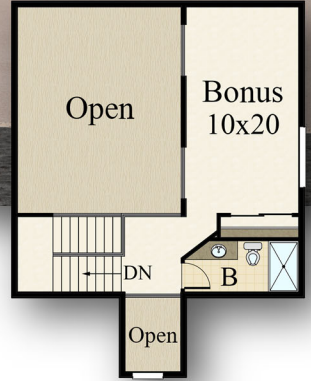

American Farm Fresh

MF-3168

Main Floor- 2,373 Sq. Ft.
 Upper Floor- 394 Sq. Ft.
 Apartment- 401 Sq. Ft.
TOTAL- 3,168 Sq. Ft.

Main Floor	2,373 sq ft
Upper	394 sq ft
Apartment	401 sq. ft
Total Finished	3,168 sq. ft.
70/6 W	x 79/9 D