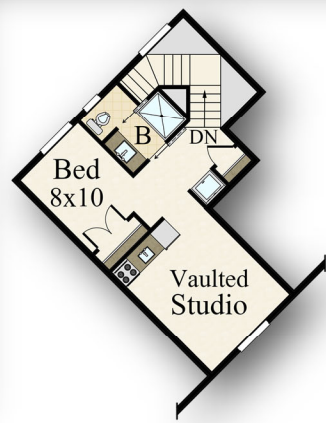

American Farm Fresh

MF-3168

Main Floor- 2,373 Sq. Ft.
 Upper Floor- 394 Sq. Ft.
 Apartment- 401 Sq. Ft.
TOTAL- 3,168 Sq. Ft.

Main Floor	2,373 sq ft
Upper	394 sq ft
Apartment	401 sq. ft
Total Finished	3,168 sq. ft.
70/6 W	x 79/9 D