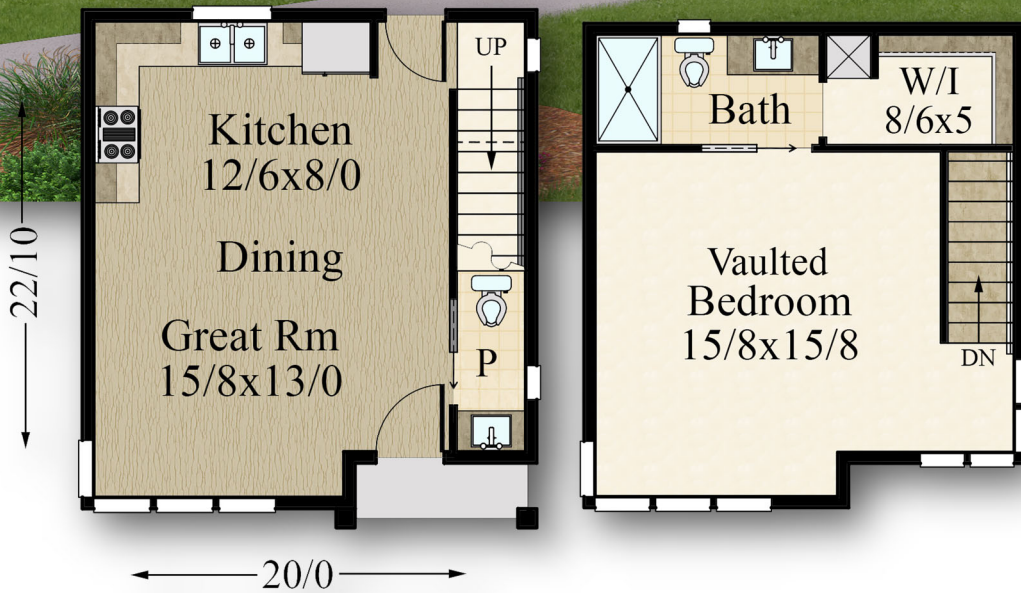

Jacko Senior  
MM-818

Main Floor	424 sq ft
Upper	394 sq ft
<b>Total Finished</b>	<b>818 sq. ft.</b>
<b>20/0 W</b>	<b>x 22/10 D</b>