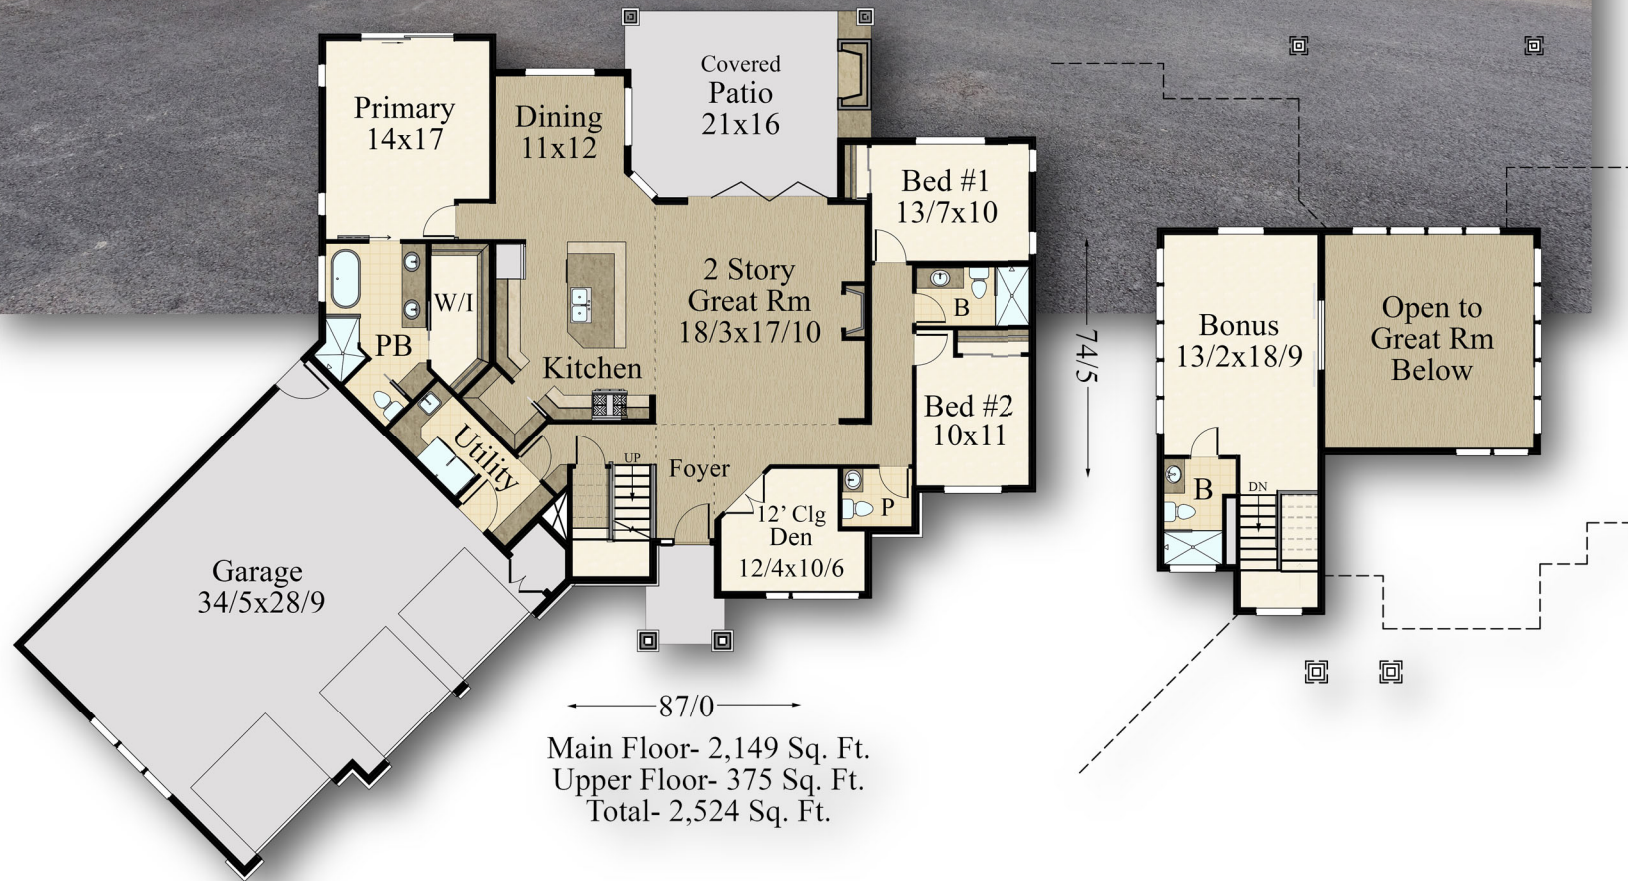

Haus 3

MM-2524

Haus 3

MM-2524

Main Floor	2149 sq. ft
Upper	375 sq. ft
Total Finished	2,524 sq. ft.
87/0 W	x 74/5 D

Haus 3
MM-2524

Haus 3
MM-2524

Main Floor	2149 sq. ft
Upper	375 sq. ft
Total Finished	2,524 sq. ft.
87/0 W	x 74/5 D