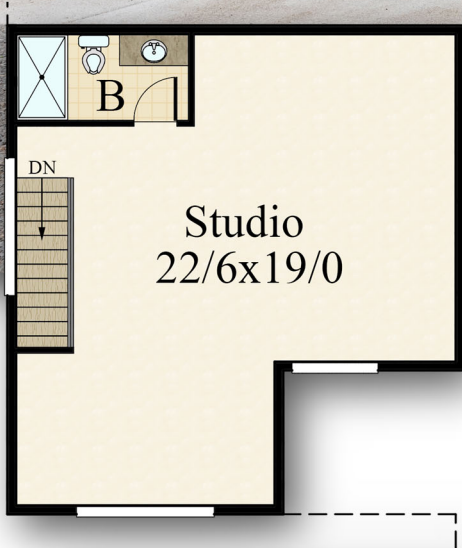

Studio 3  
MM-2295

Main Floor-1,686 Sq. Ft.  
Upper Floor- 609 Sq. Ft.  
Total- 2,295 Sq. Ft.

Main Floor	1686 sq. ft
Upper	609 sq. ft
<b>Total Space</b>	<b>2,295 sq. ft.</b>
<b>42/0 W</b>	<b>x 44/0D</b>