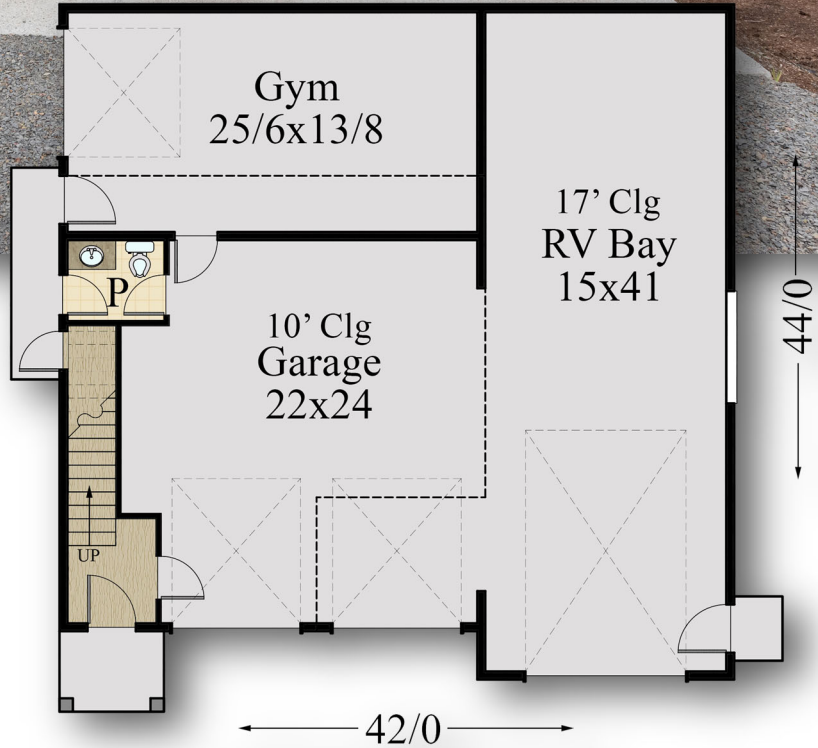

Studio 3  
MM-2295

Main Floor-1,686 Sq. Ft.  
Upper Floor- 609 Sq. Ft.  
Total- 2,295 Sq. Ft.

Main Floor	1686 sq. ft
Upper	609 sq. ft
<b>Total Space</b>	<b>2,295 sq. ft.</b>
<b>42/0 W</b>	<b>x 44/0D</b>