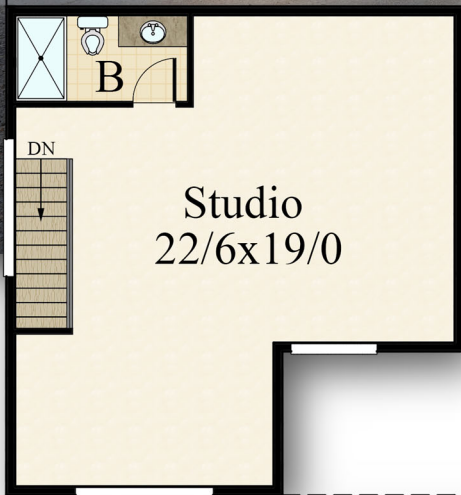

Studio 3  
MM-2295

Main Floor-1,686 Sq. Ft.  
Upper Floor- 609 Sq. Ft.  
Total- 2,295 Sq. Ft.

Main Floor	1686 sq. ft
Upper	609 sq. ft
<b>Total Space</b>	<b>2,295 sq. ft.</b>
<b>42/0 W</b>	<b>x 44/0D</b>