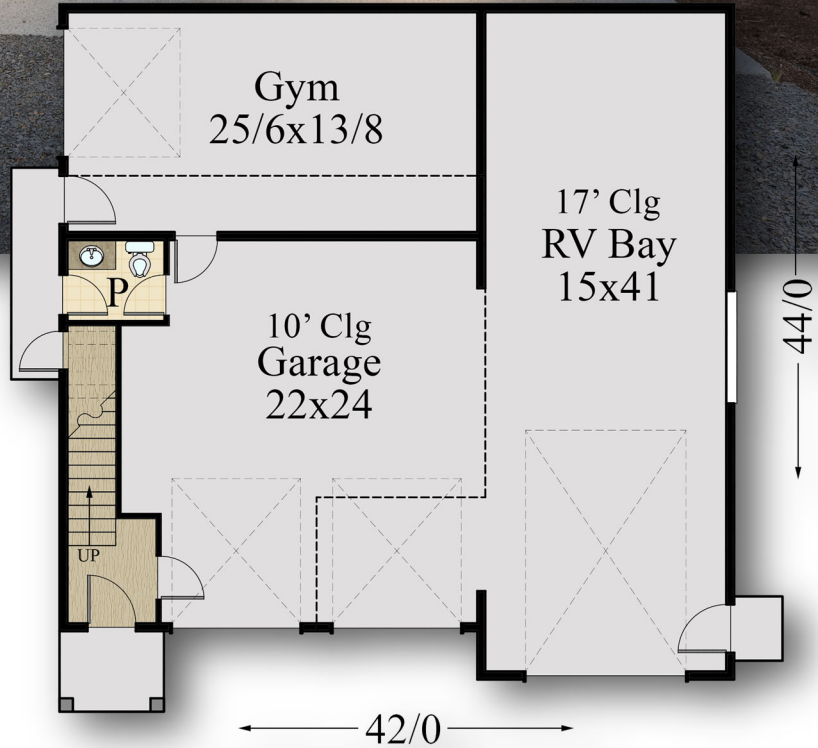

Studio 3  
MM-2295

Main Floor-1,686 Sq. Ft.  
Upper Floor- 609 Sq. Ft.  
Total- 2,295 Sq. Ft.

Main Floor	1686 sq. ft
Upper	609 sq. ft
<b>Total Space</b>	<b>2,295 sq. ft.</b>
<b>42/0 W</b>	<b>x 44/0D</b>