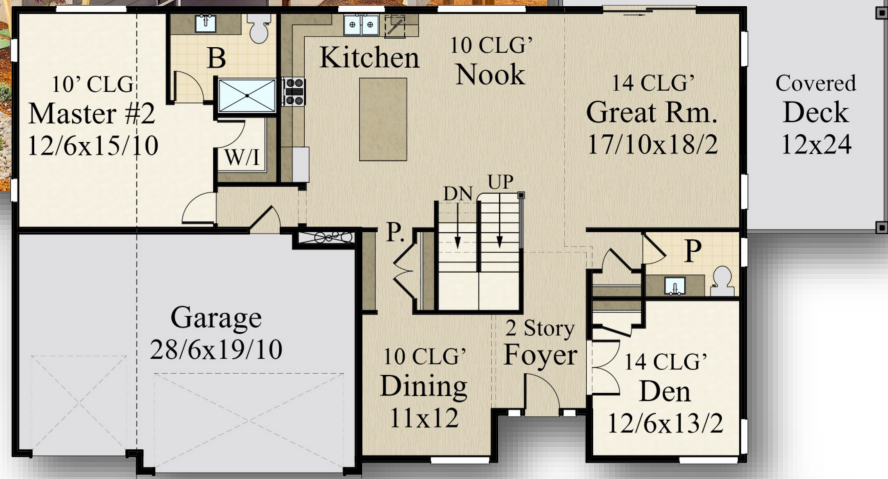

"Denali Seven" MM-4253

Main Floor	1803 sq. ft
Upper Floor	1280 sq. ft
Lower Floor	1170 sq. ft.
Total	4253 sq. ft.
62/0 W	x 39/6 D