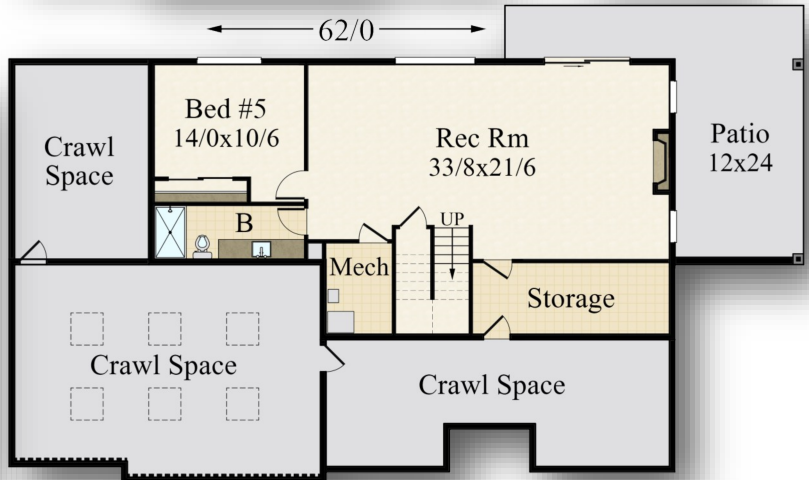

"Denali Seven" MM-4253

Main Floor	1803 sq. ft
Upper Floor	1280 sq. ft
Lower Floor	1170 sq. ft.
Total	4253 sq. ft.
62/0 W	x 39/6 D