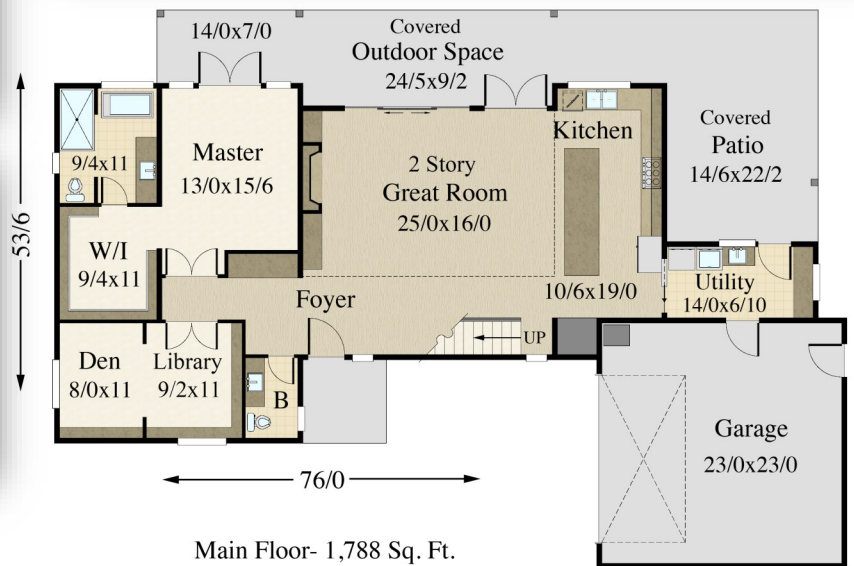

Main Floor- 1,788 Sq. Ft.
Upper Floor- 1,587 Sq. Ft.
Total- 3,381 Sq. Ft.

"Lavender"
MM-3381

| | |
|---------------|----------------------|
| Main Floor | 1788 sq. ft |
| Upper Floor | 1587 sq. ft |
| Total | 3,381 sq. ft. |
| 76/0 W | x 53/6 D |