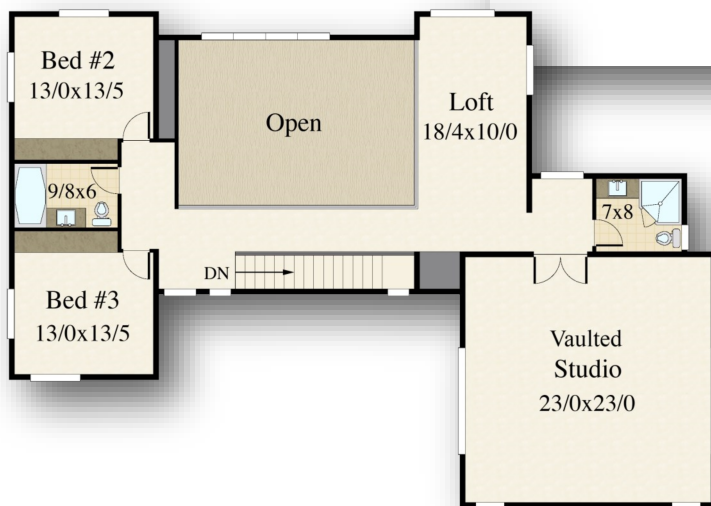

Main Floor- 1,788 Sq. Ft.
Upper Floor- 1,587 Sq. Ft.
Total- 3,381 Sq. Ft.

"Lavender"
MM-3381

| | |
|---------------|----------------------|
| Main Floor | 1788 sq. ft |
| Upper Floor | 1587 sq. ft |
| Total | 3,381 sq. ft. |
| 76/0 W | x 53/6 D |