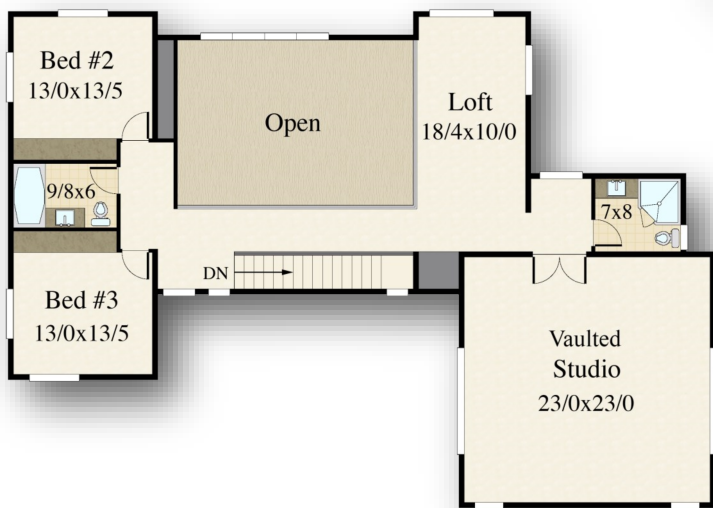

Main Floor- 1,788 Sq. Ft.
Upper Floor- 1,587 Sq. Ft.
Total- 3,381 Sq. Ft.

"Lavender"
MM-3381

| | |
|---------------|----------------------|
| Main Floor | 1788 sq. ft |
| Upper Floor | 1587 sq. ft |
| Total | 3,381 sq. ft. |
| 76/0 W | x 53/6 D |