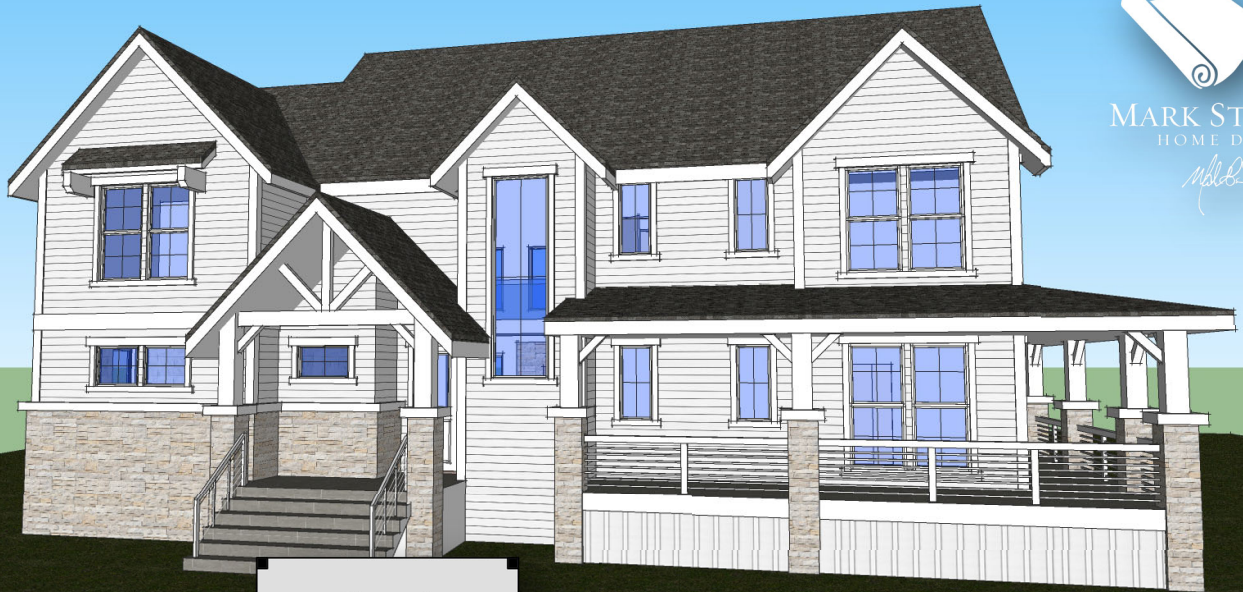

MARK STEWART  
HOME DESIGN

*Mark Stewart*

53/4

64/10

Main Floor- 1,964 Sq. Ft.  
Upper Floor- 1,146 Sq. Ft.  
Total- 3,110 Sq. Ft.

**"Mutual Joy"**  
**MF-3110**

Main Floor	1964sq. ft.
Upper Floor	1146 sq. ft.
<b>Total</b>	<b>3110 sq. ft.</b>
<b>64/10-Width</b>	<b>53/4-Depth</b>