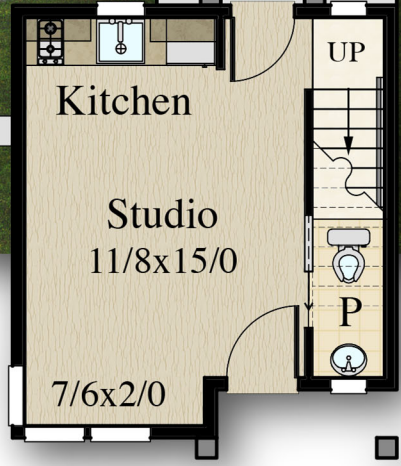

MARK STEWART
HOME DESIGN

Mark Stewart

"Jacko's Place"

MM-502

Main Floor 273 sq. ft.
Upper Floor 229 sq. ft.
Total 502 sq. ft.

16/0-Width 18/10-Depth