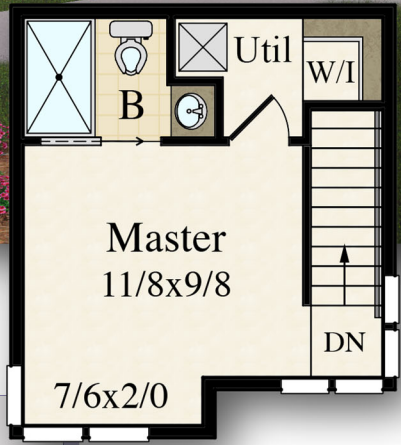

MARK STEWART
HOME DESIGN

Mark Stewart

"Jacko's Place"

MM-502

Main Floor 273 sq. ft.
Upper Floor 229 sq. ft.
Total 502 sq. ft.

16/0-Width 18/10-Depth